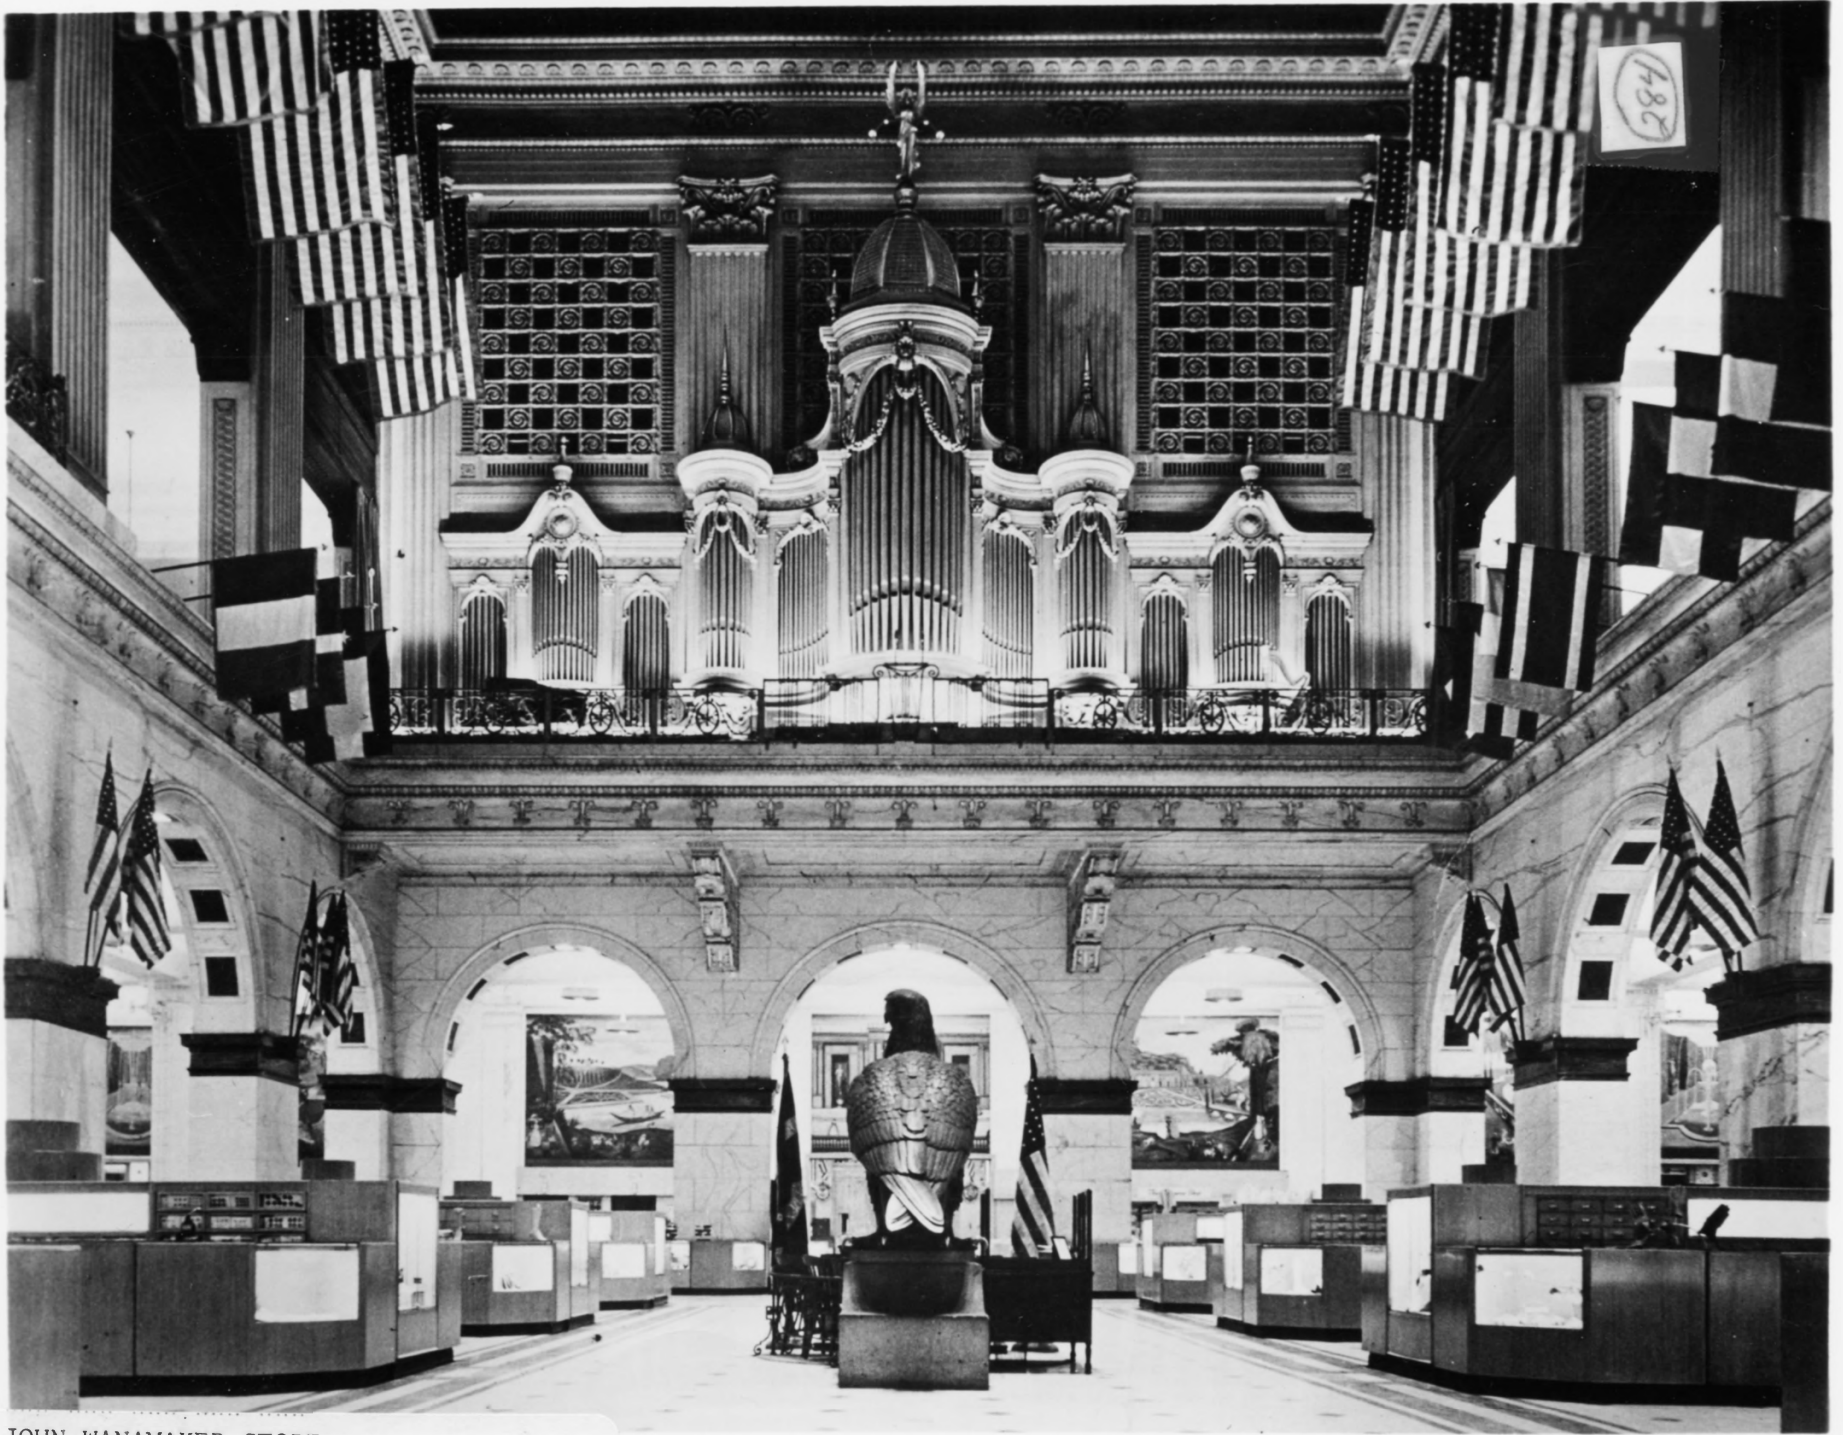

JOHN WANAMAKER STORE

Photo credit: AASLH

John Wanamaker Store
Juniper and Market Streets
Philadelphia, Pa.

Photo No. 3

By: George R. Adams, AASLH

Negative at: HSS, NPS

Date: February 1977

View: From northeast, showing
portion of east facade and
portion of north facade.