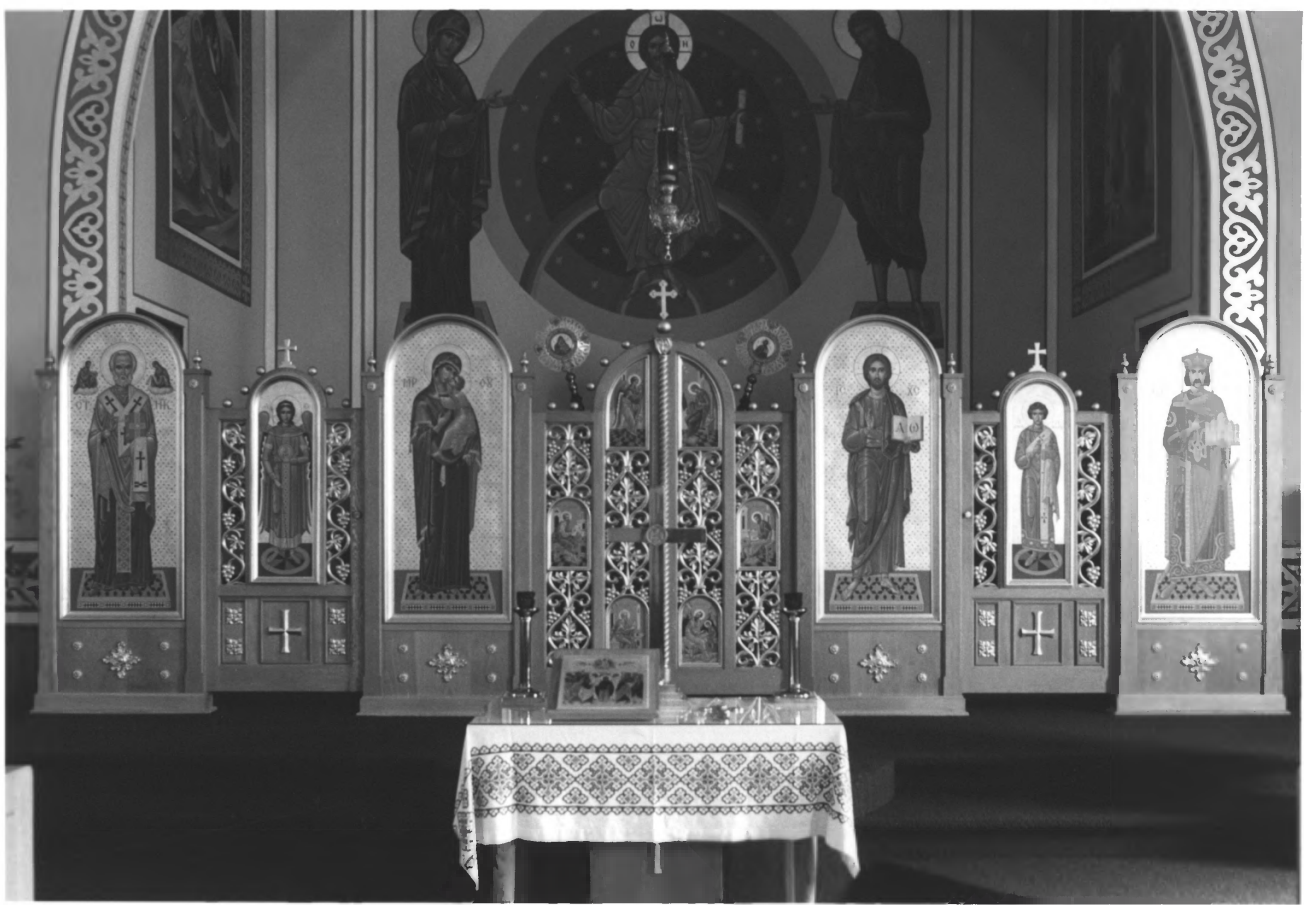

Photographer: Paul Jakuborich/Carlen Hatala

Date: May, 1987

Negative: Dept. of City Development
809 North Broadway
Milwaukee, WI 53202

View: Looking north from the organ loft

Photo: 3 of 5

Name: Salem Evangelical Church & Rectory
1025 & 1037 South 11th Street
Milwaukee, Milwaukee Co., WI