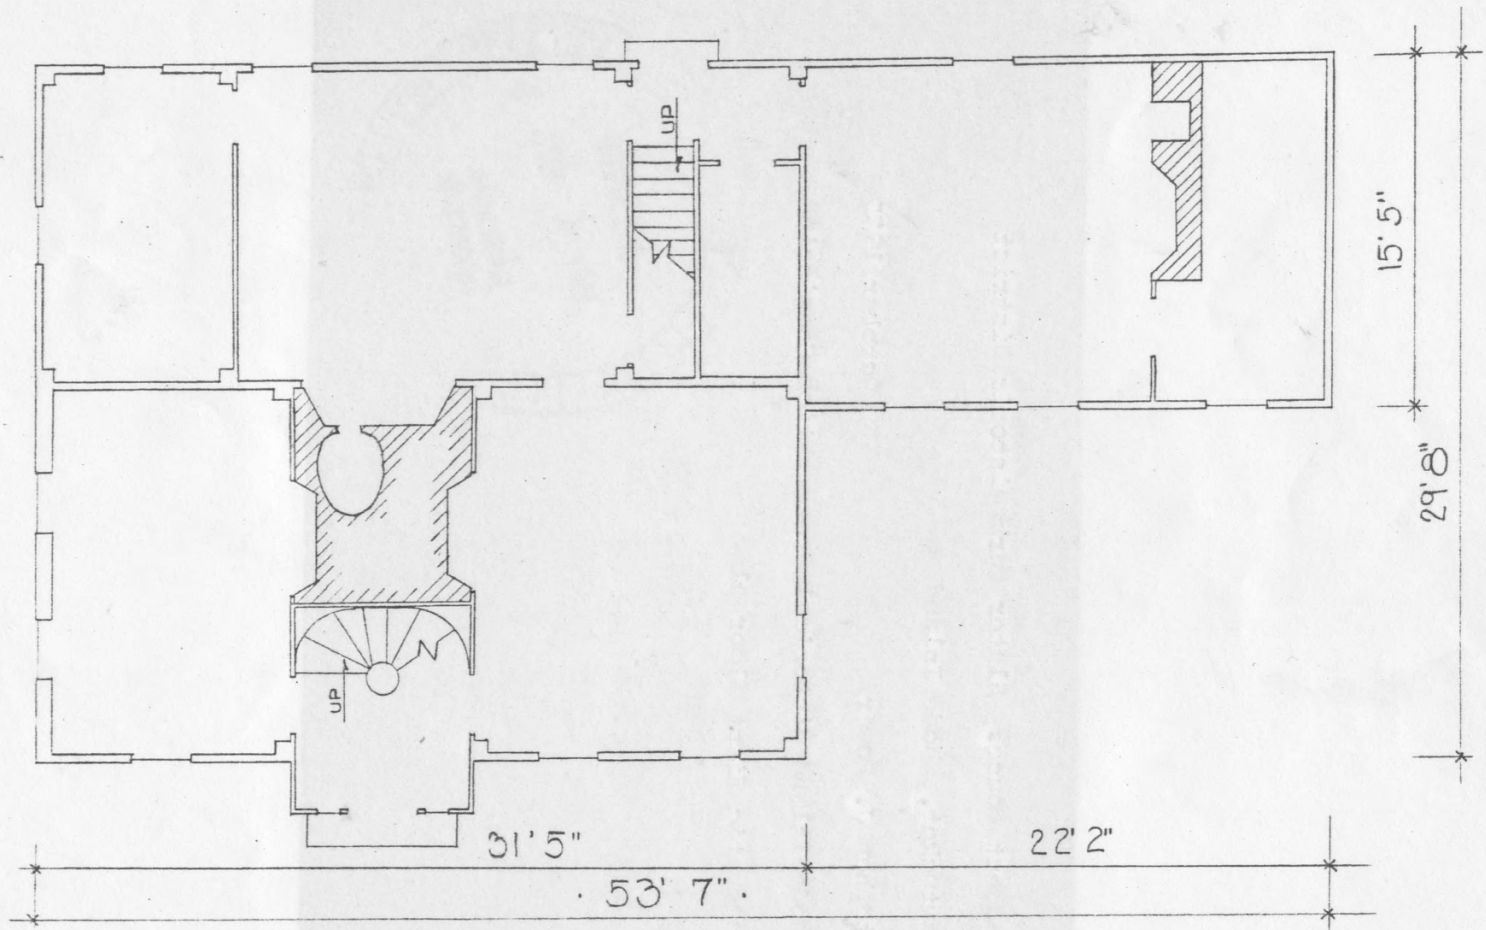

• DAGGETT HSE. •

SLATER PARK
PAWTUCKET, R.I.

SCHEMATIC FIRST FLOOR PLAN
SCALE: 1/8" = 1'

R.I. H. P. C.
20 OCTOBER 1975
S. J. R. DEL.

275 087
30 OCTOBER 1975
B.I.H.S.C.

Daggett House. Slater Park Historic District