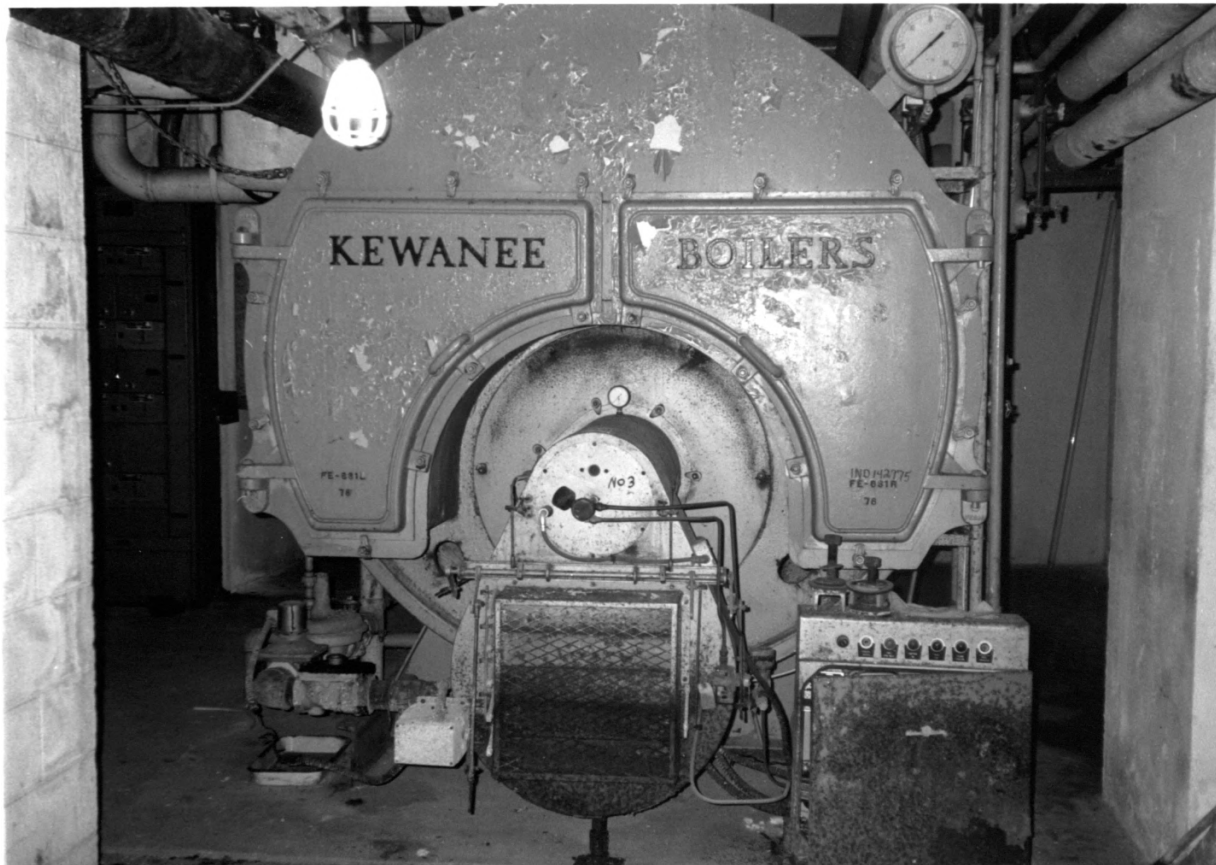

CULVER UNION HOSPITAL, CRAWFORDSVILLE, MONTGOMERY CO., IN - PHOTO NO. 13

CULVER UNION HOSPITAL, CRAWFORDSVILLE, MONTGOMERY COUNTY, IN - PHOTO No. 14

KEWANEE

BOILERS

FE-681L
78

103

19042776
FE-681R
78

CULVER UNION HOSPITAL, CRAWFORDSVILLE, MONTGOMERY CO, IN - PHOTO NO. 15