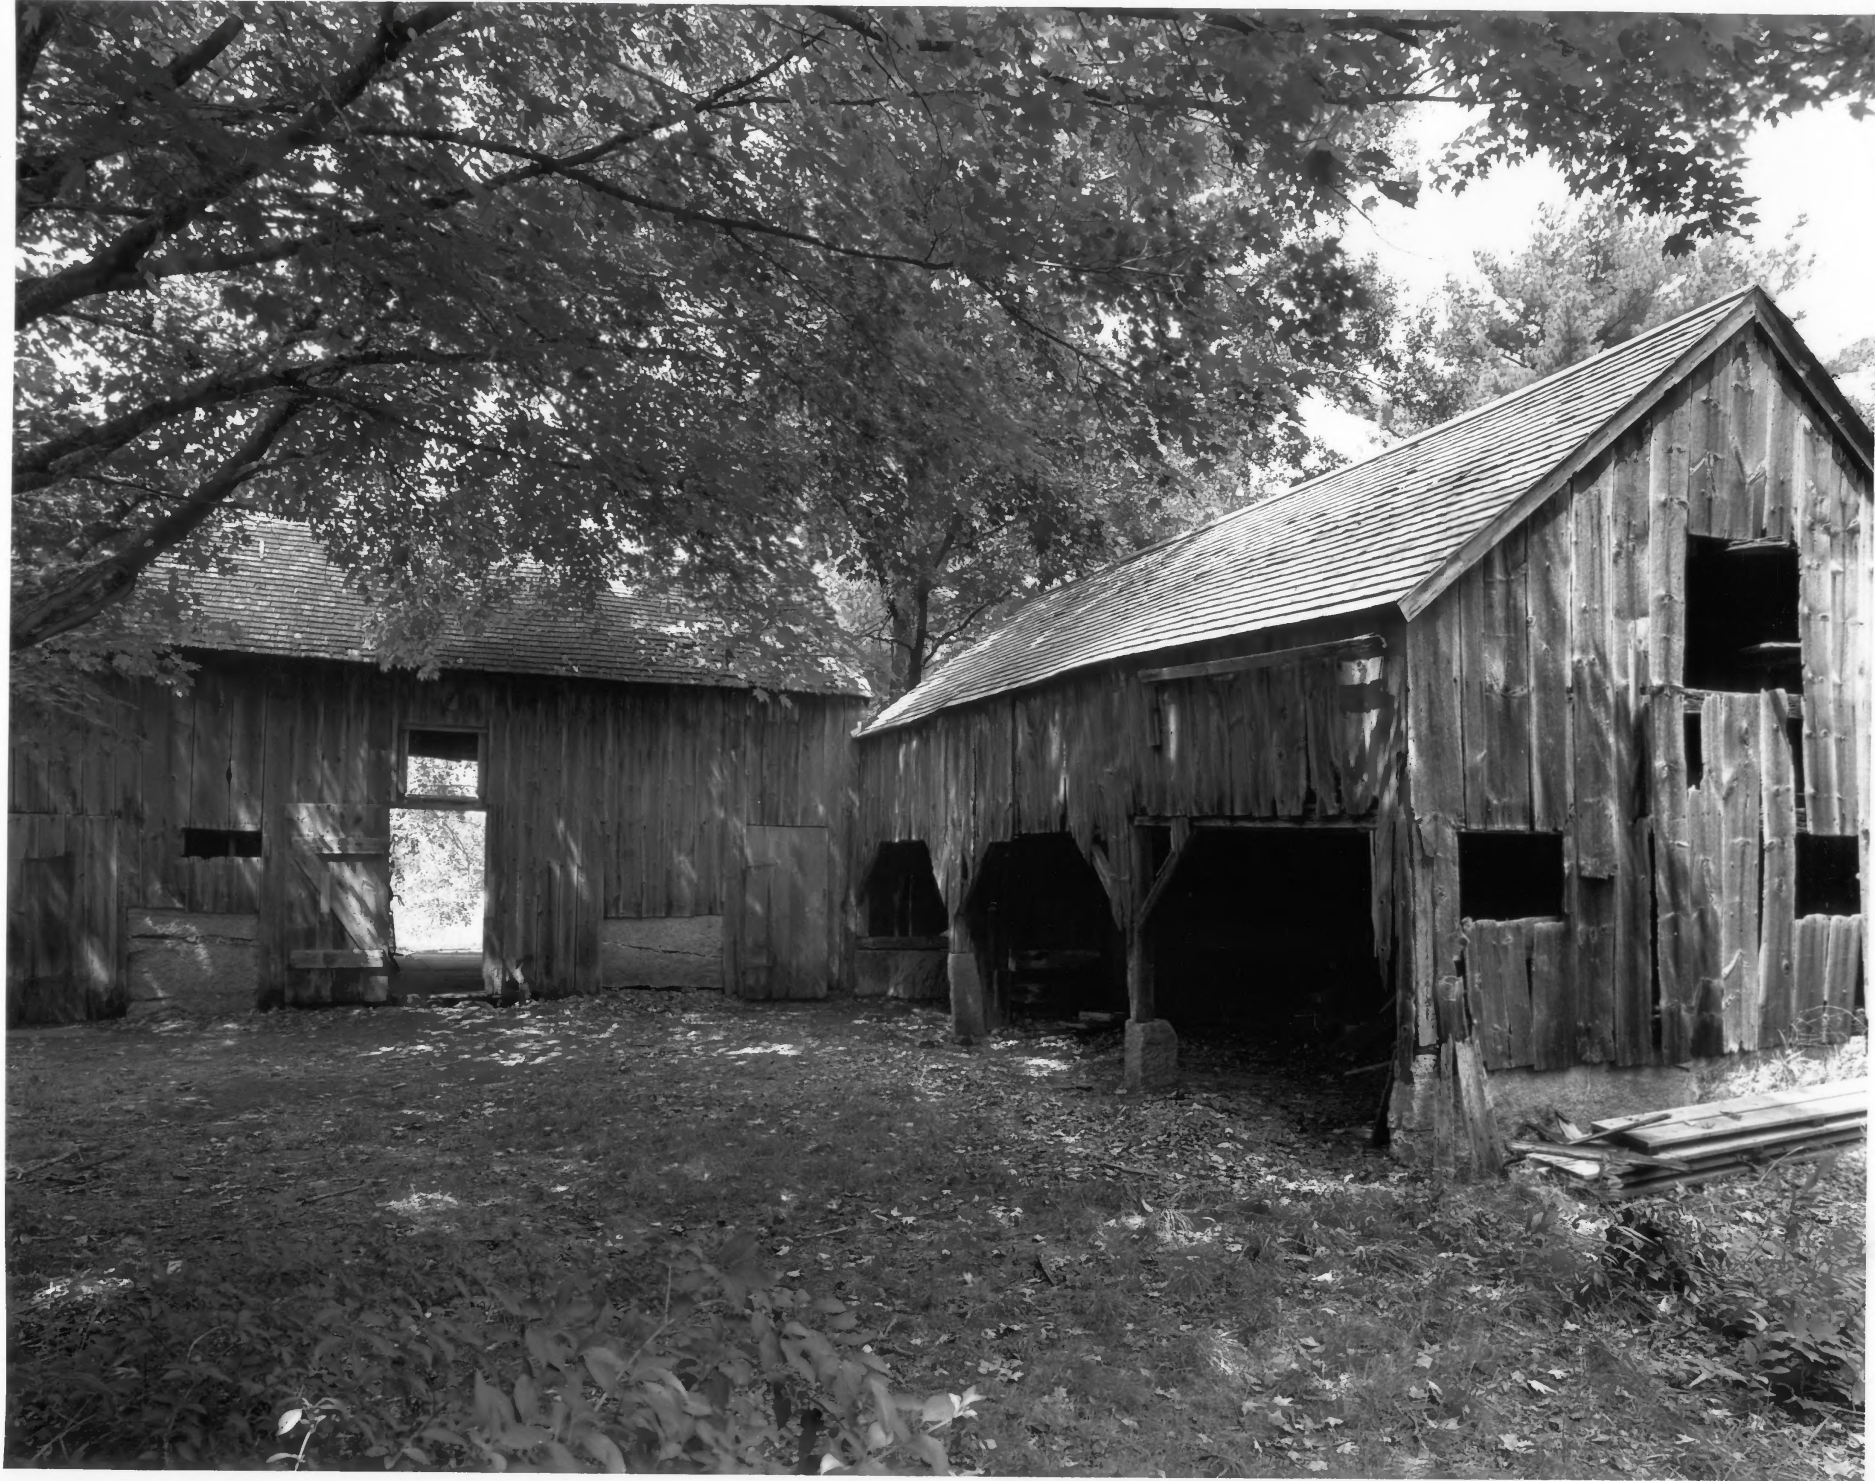

OCT 10 1978

Photo #3

NOV 28 1978

Simon Lillibridge Farm
Exeter, Rhode Island

Warren Jagger, Photographer August, 1978
Negative: Rhode Island Historical Preservation
Commission

View of the kitchen fireplace from the former
location of the former buttery, looking
southeast.

OCT 10 1978

Photo #4

NOV 28 1978

Simon Lillibridge Farm
Exeter, Rhode Island

Warren Jagger, Photographer August, 1978
Negative: Rhode Island Historical Preservation
Commission

View of the barn, looking north from the corner
of the outhouse.

OCT 10 1978

Photo #5

NOV 28 1978

Simon Lillibridge Farm
Exeter, Rhode Island

Warren Jagger, Photographer August, 1978
Negative: Rhode Island Historical Preservation
Commission

View of the barn and wagon shed from the east.