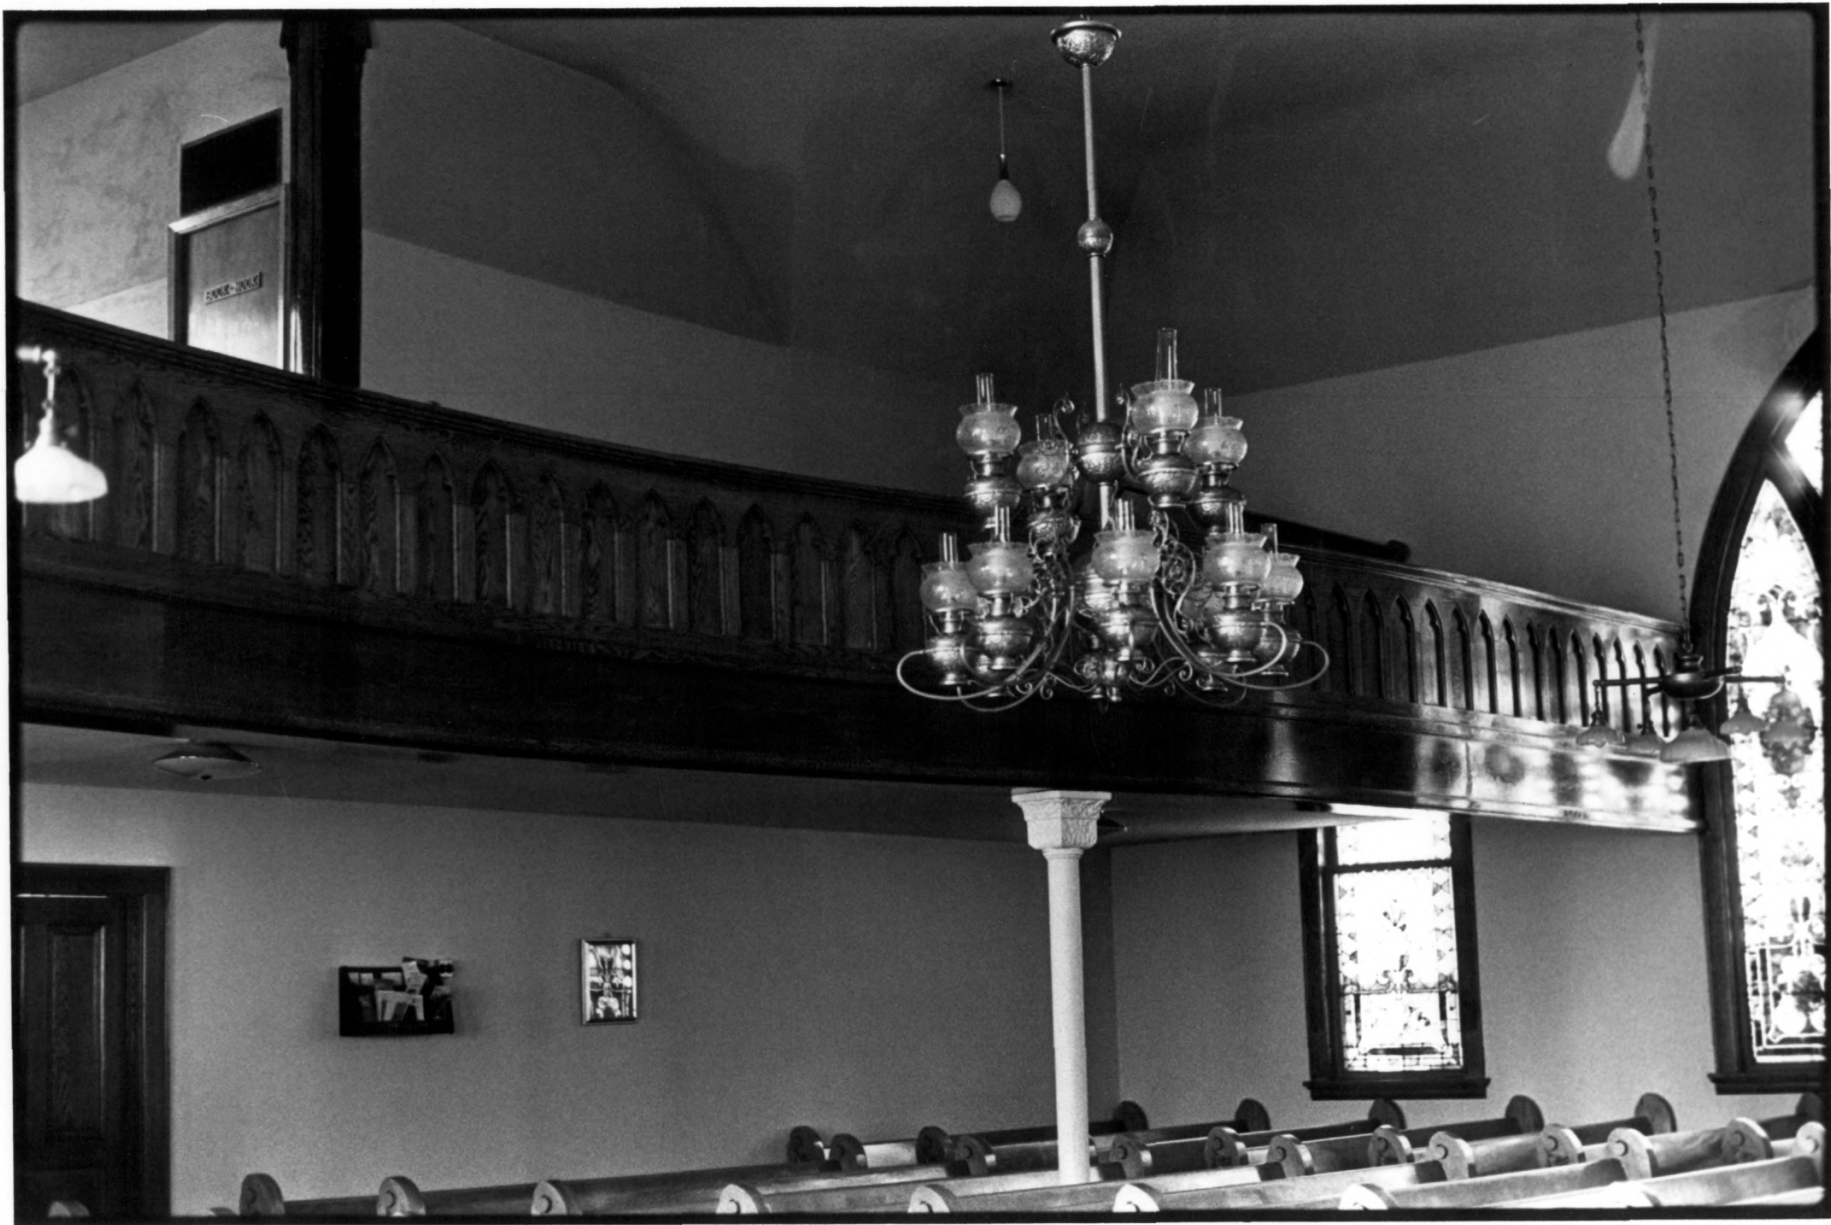

Date of photo: March, 1978

Location of negative: State Historical Society of North Dakota
Liberty Memorial Building
Bismarck, North Dakota 58505

Interior, east facade, looking east

Photo 4 of 6

OCT 2 1979