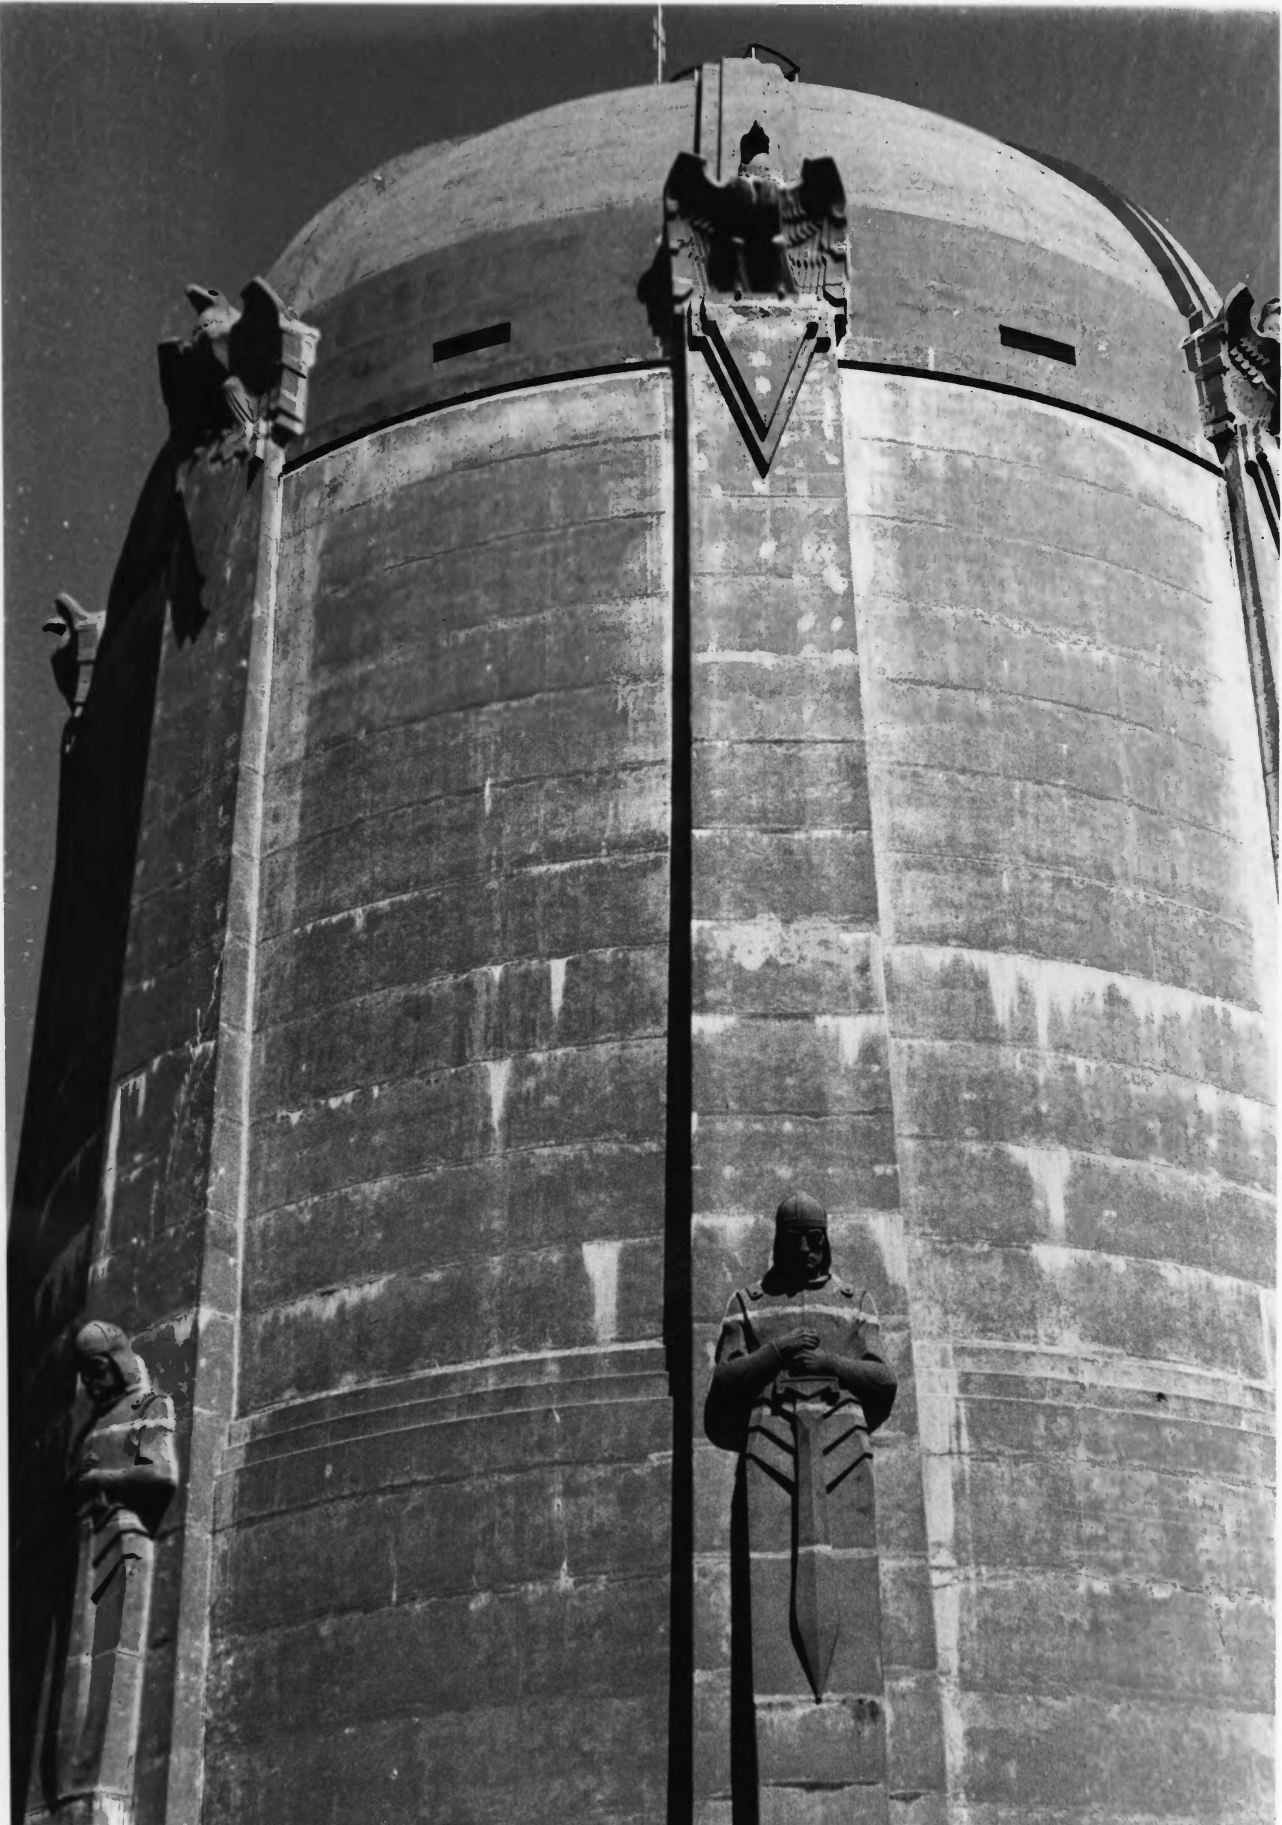

Washburn Water Tower

Minneapolis, Minnesota

Photographer: Roger Potter

Date: June 1982

Location of Neg.: Mpls. Survey File

View: Looking Northwest

Washburn Water Tower- statuary detail  
Minneapolis, Minnesota

Photographer: Roger Potter

Date: August 1982

Location of Neg.: Mpls. Survey File

View: Looking North