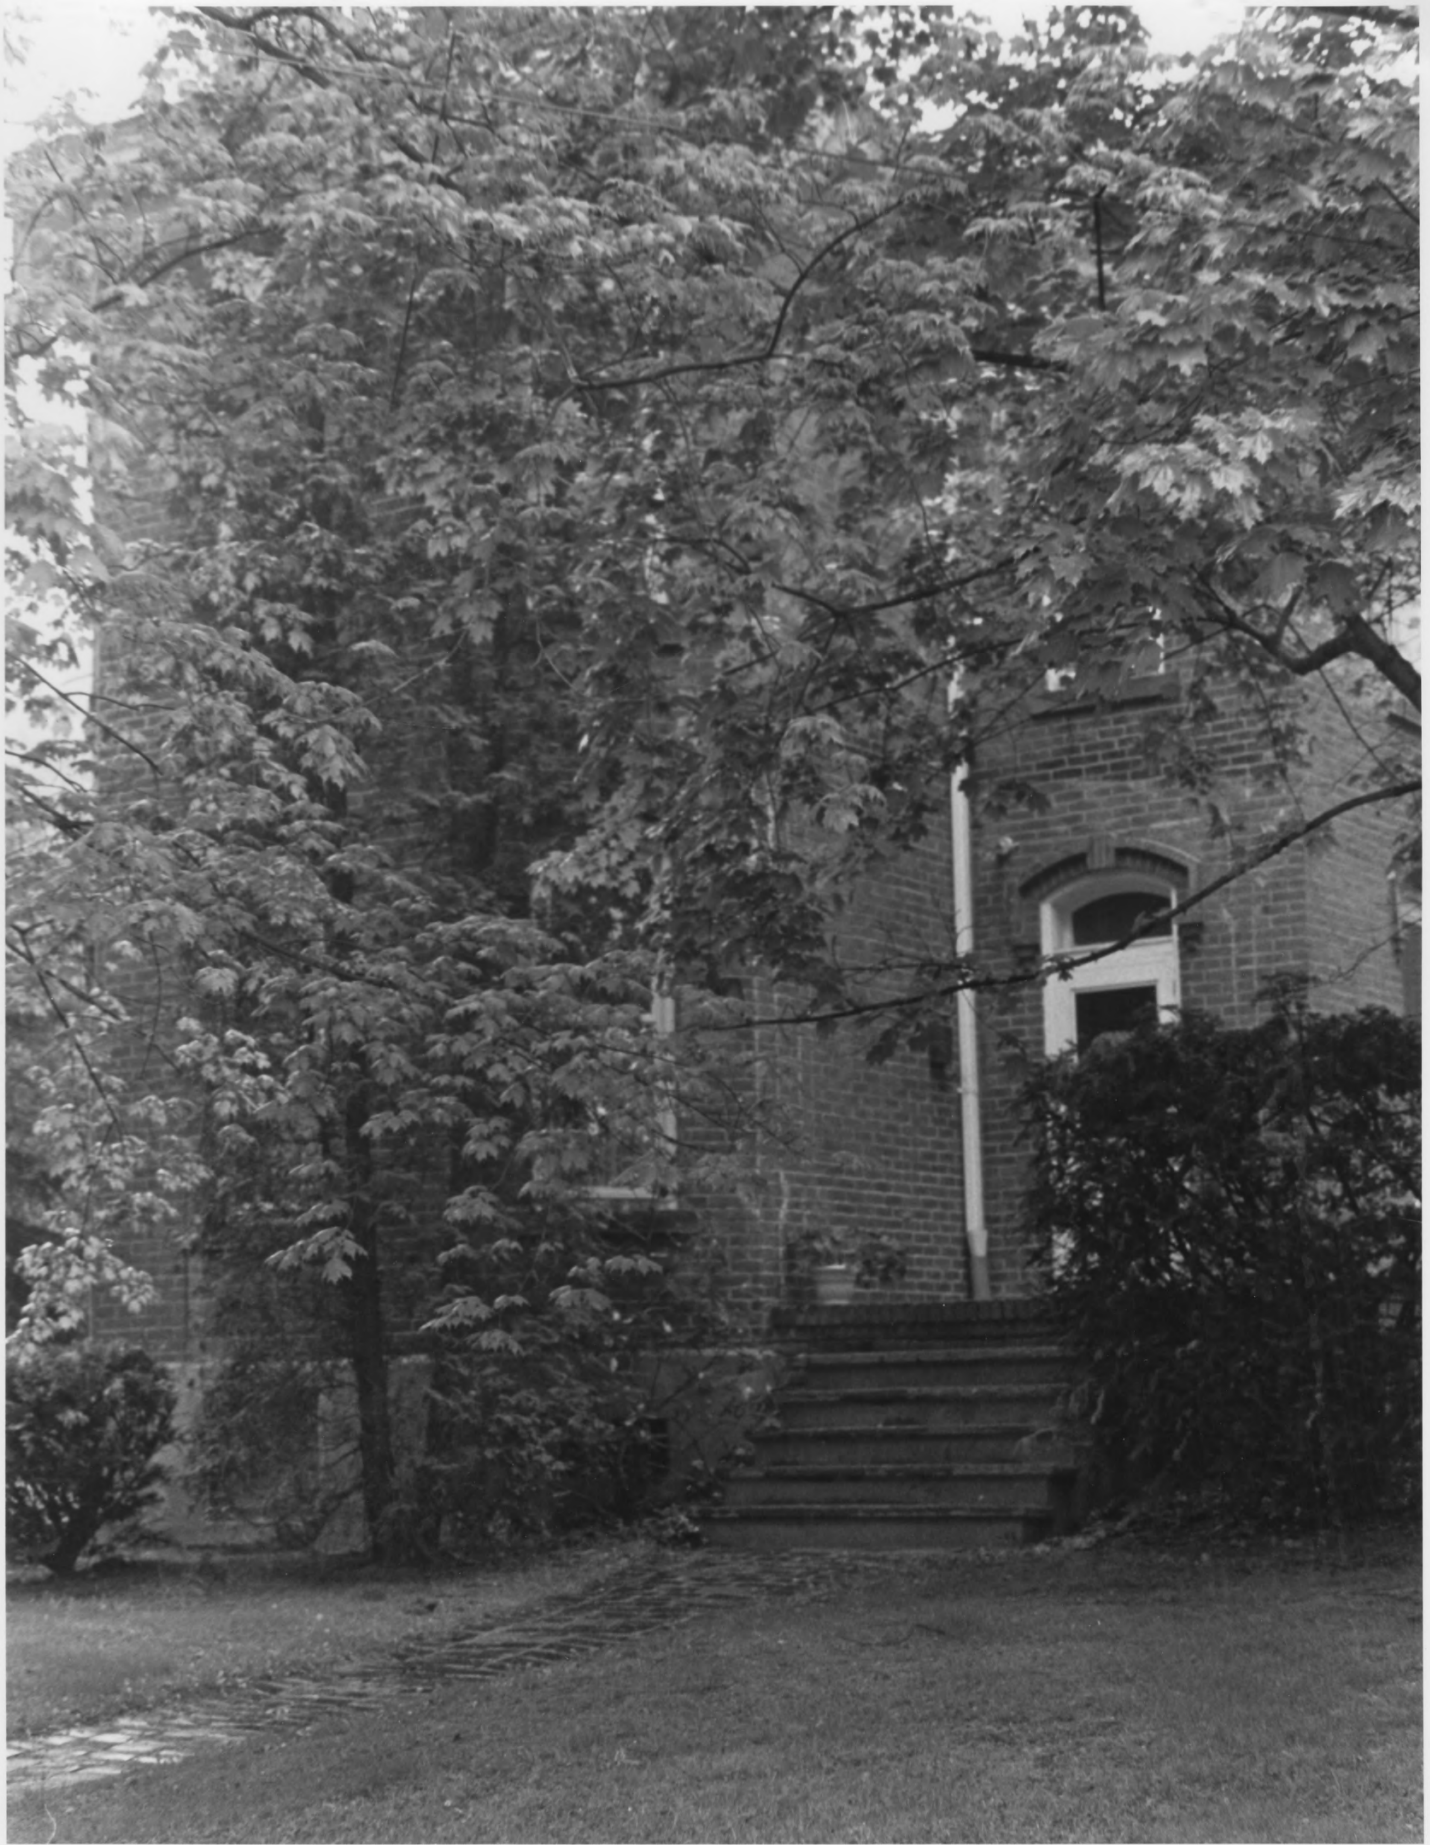

PROPERTY NAME: #6 THE KIRKER HOUSE
LOCATION: 1520 Grand Avenue
Wellsburg, W.V. 26070

PHOTO CREDIT: Hiram J. Lester

DATE OF PHOTO: Sept., 1985

NEGATIVE FILED AT: DEPT. OF CULTURE & HISTORY, HISTORIC PRESERVATION UNIT,
THE CULTURAL CENTER, CAPITOL COMPLEX, CHARLESTON, WV 25305

DESCRIPTION OF PHOTO:

South End-Wall with Window Molding
and Trefoiled Cornice

DIRECTION OF PHOTO: North

1 OF 2

4/4/86

PROPERTY NAME: #6 THE KIRKER HOUSE
LOCATION: 1520 Grand Avenue
Wellsburg, W.V. 26070

PHOTO CREDIT: Hiram J. Lester

DIRECTION OF PHOTO: Northeast

2 OF 2

4/4/86

PROPERTY NAME: Kirker House, Pleasants Ave. MRA
LOCATION: 1520 Grand Ave.,
Wellsburg, Brooke Co, WV

PHOTO CREDIT: Wellsburg Landmark Commission

DATE OF PHOTO: June 1986