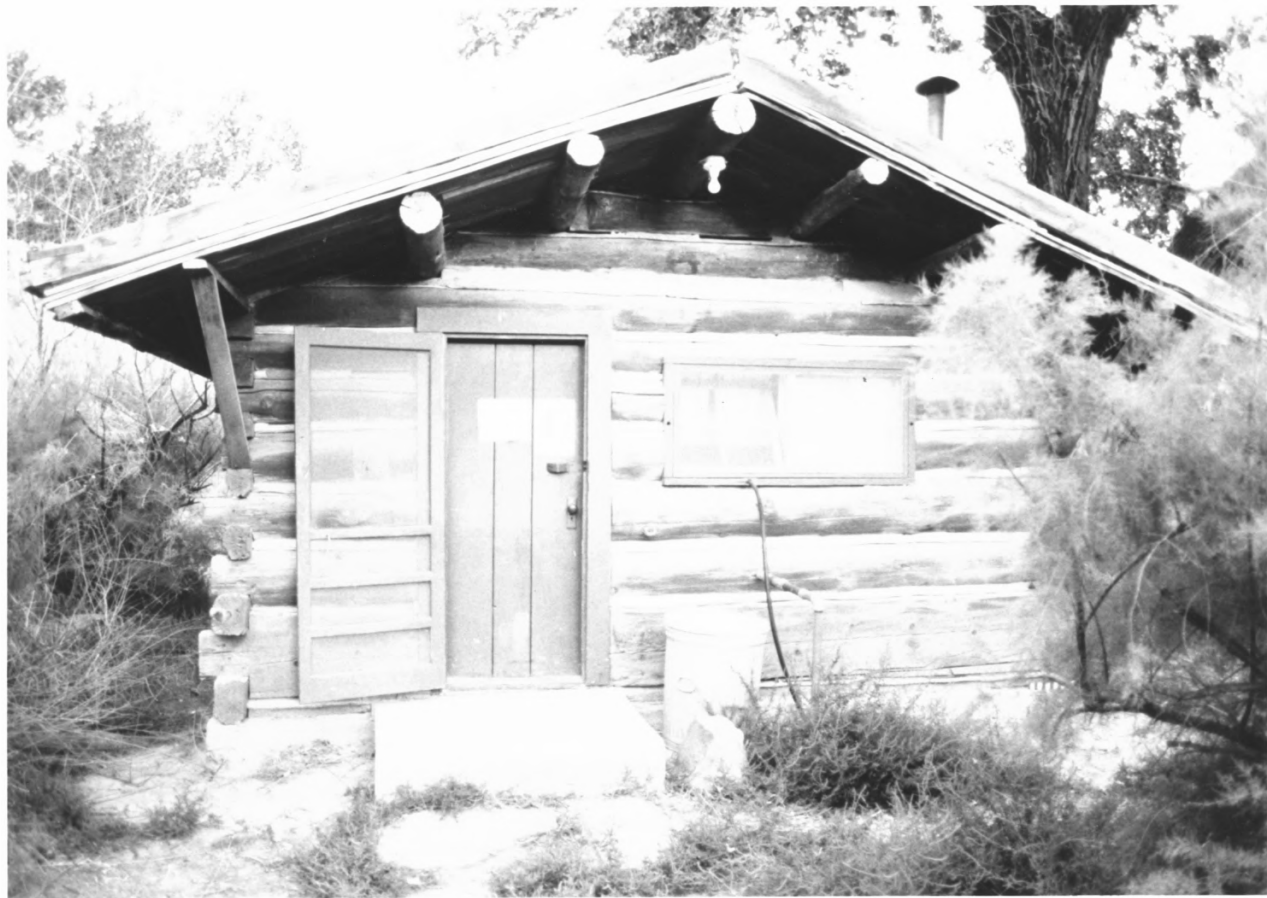

NAME: Upper Wade and Curtis Cabin

HS-356

LOCATION: Dinosaur National Monument,
Colorado

DATE: August 1985

LOCATION OF NEGATIVE: Rocky Mountain
Regional Office, National Park Service,
Denver, Colorado

PHOTOGRAPHER: S. Mehls

VIEW: North

NAME: Upper Wade and Curtis Cabin

HS-356

LOCATION: Dinosaur National Monument,
Colorado

DATE: August 1985

LOCATION OF NEGATIVE: Rocky Mountain
Regional Office, National Park Service,
Denver, Colorado

PHOTOGRAPHER: S. Mehls

VIEW: North