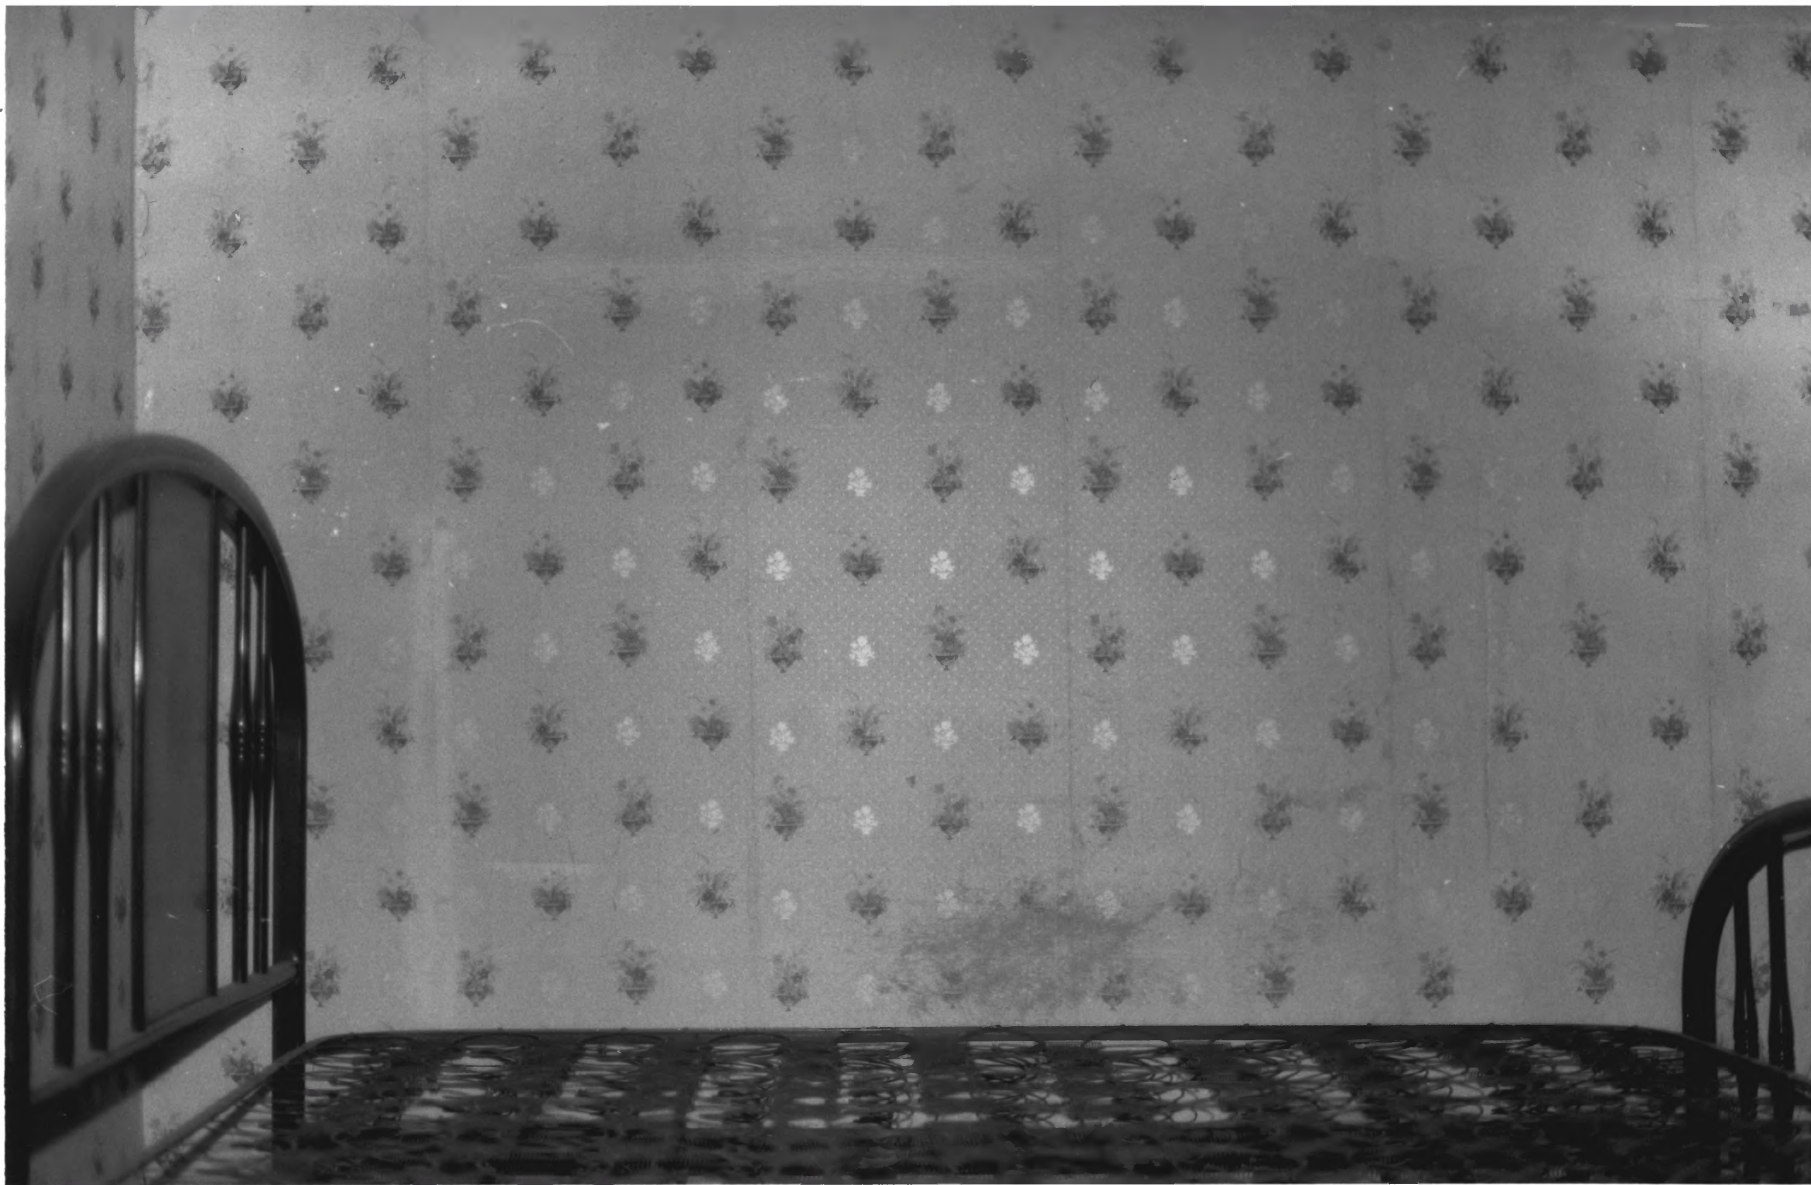

DEC 5 1978

#4

No.5

Muheim House  
Arizona

Cochise County  
JAN 23 1979

bedroom with original wallpaper

Date: 1978

Negative at Bisbee Council on the Arts &  
Humanities