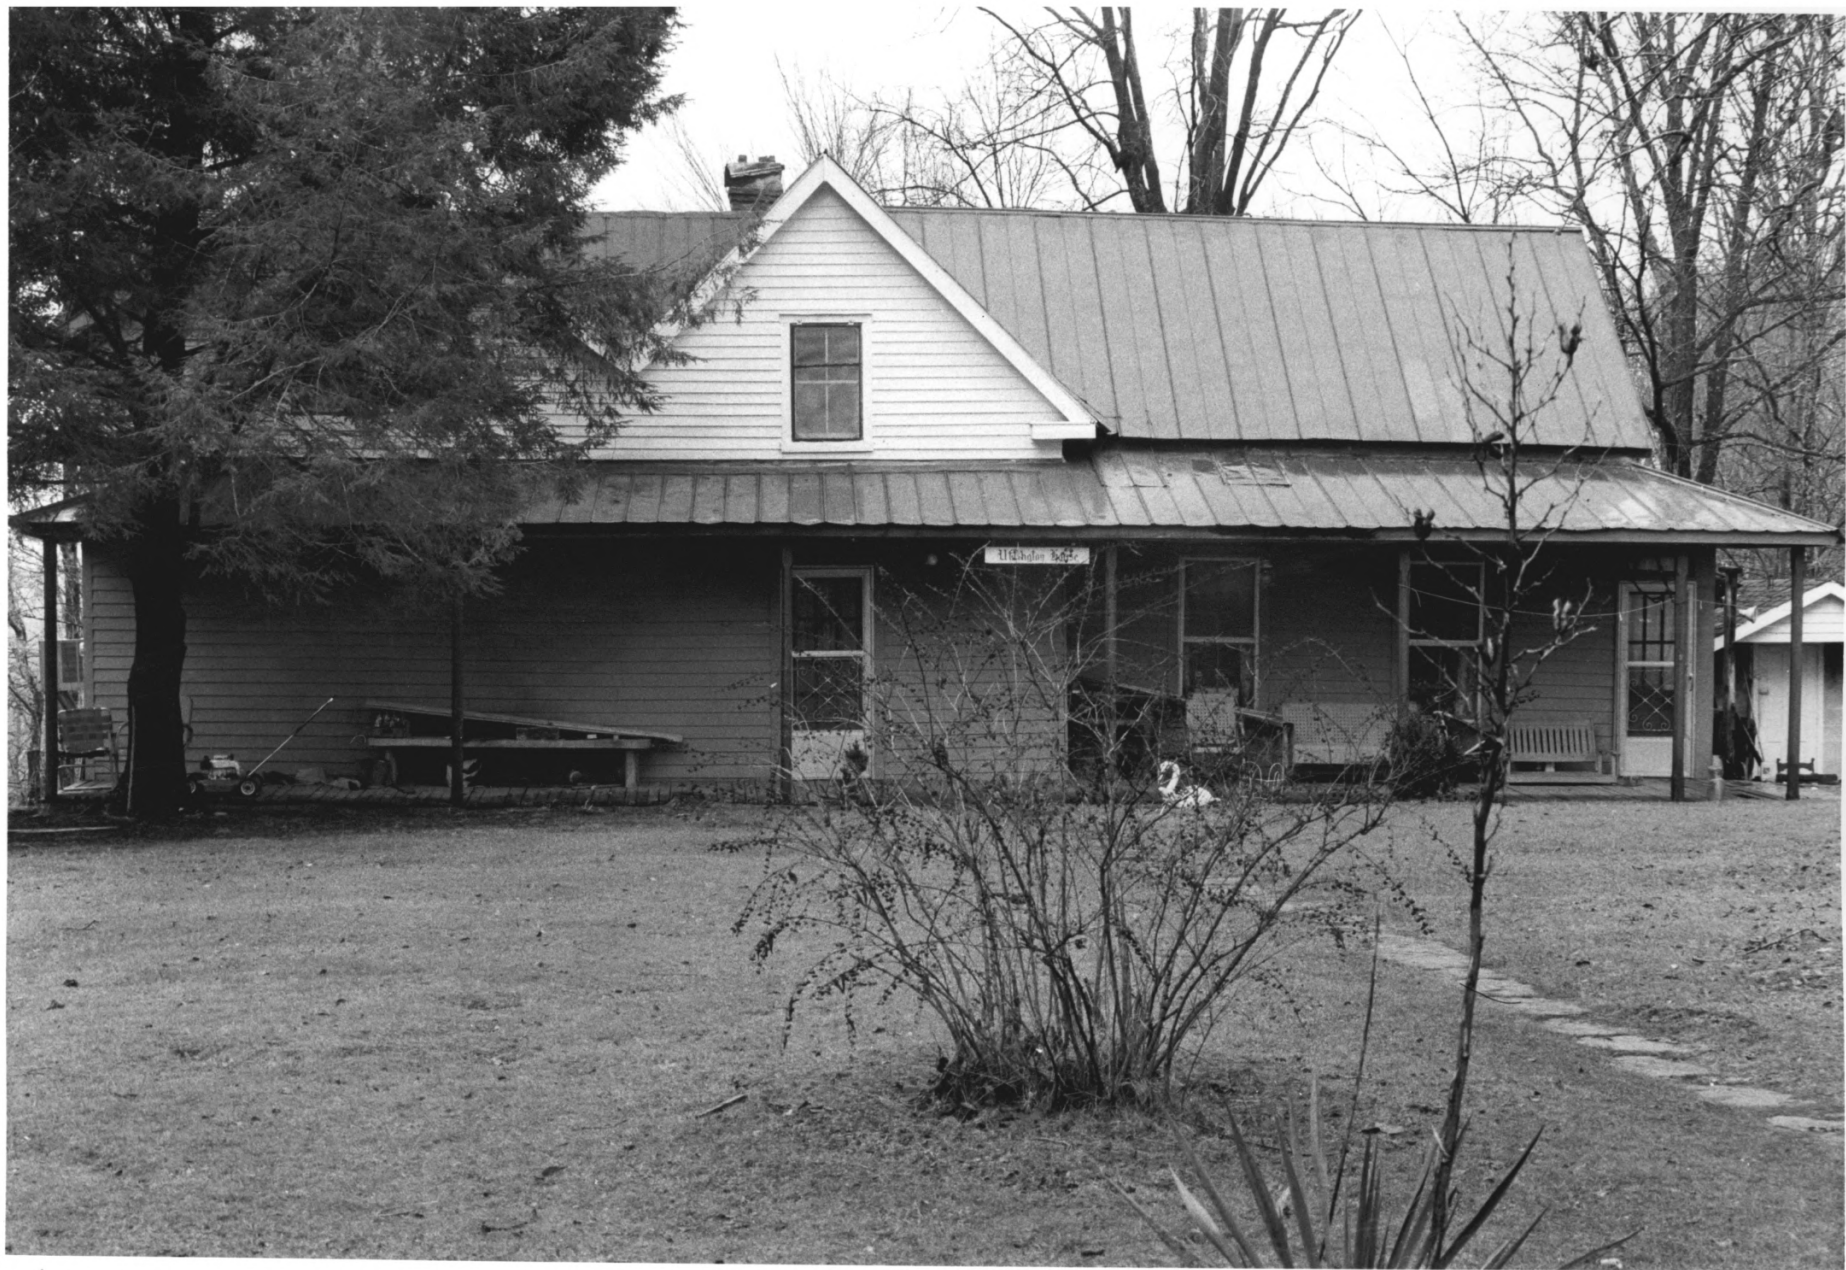

Loc.

FRONT ELEVATION -  
ROSLYN

Roslyn  
B. L. Stagg  
February 13, 1972  
Rugby Restoration Association

NPS Number 4.26.72  
Title: Rugby Colony  
Morgan Scott, Tenn  
Loc. Front Home of Thomas  
Hughes' mother