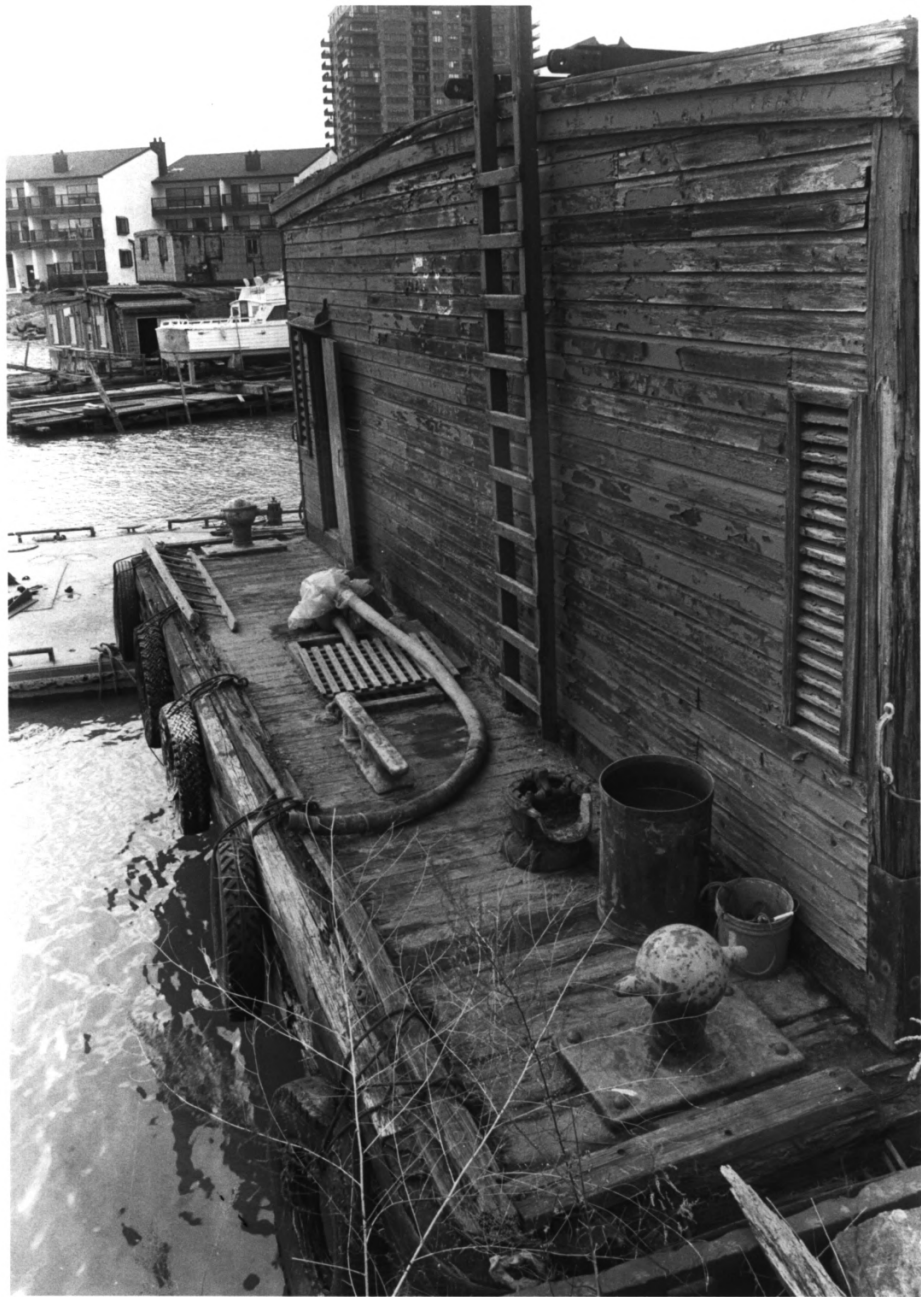

Photographed by Virginia Parrot

Property of David Sharps 11/28/87

L.V.R.R. No. 79

Edgewater NJ (Bergen County)

View of Bow (3 of 13)

Photo : Virginia Parrot

David Sharps 11/28/87

LEHIGH VALLEY RAILROAD BARGE #79
Edgewater, NJ FEB 2 1989

LEHIGH VALLEY RAILROAD BARGE #79

Edgewater, NJ

FEB 2 1989

View from Roof of Bow (5 of 13

Photographed by Virginia Parrot

Property of David Sharps 11/28/87

L.V.R.R. No. 79

Edgewater NJ (Bergen County)