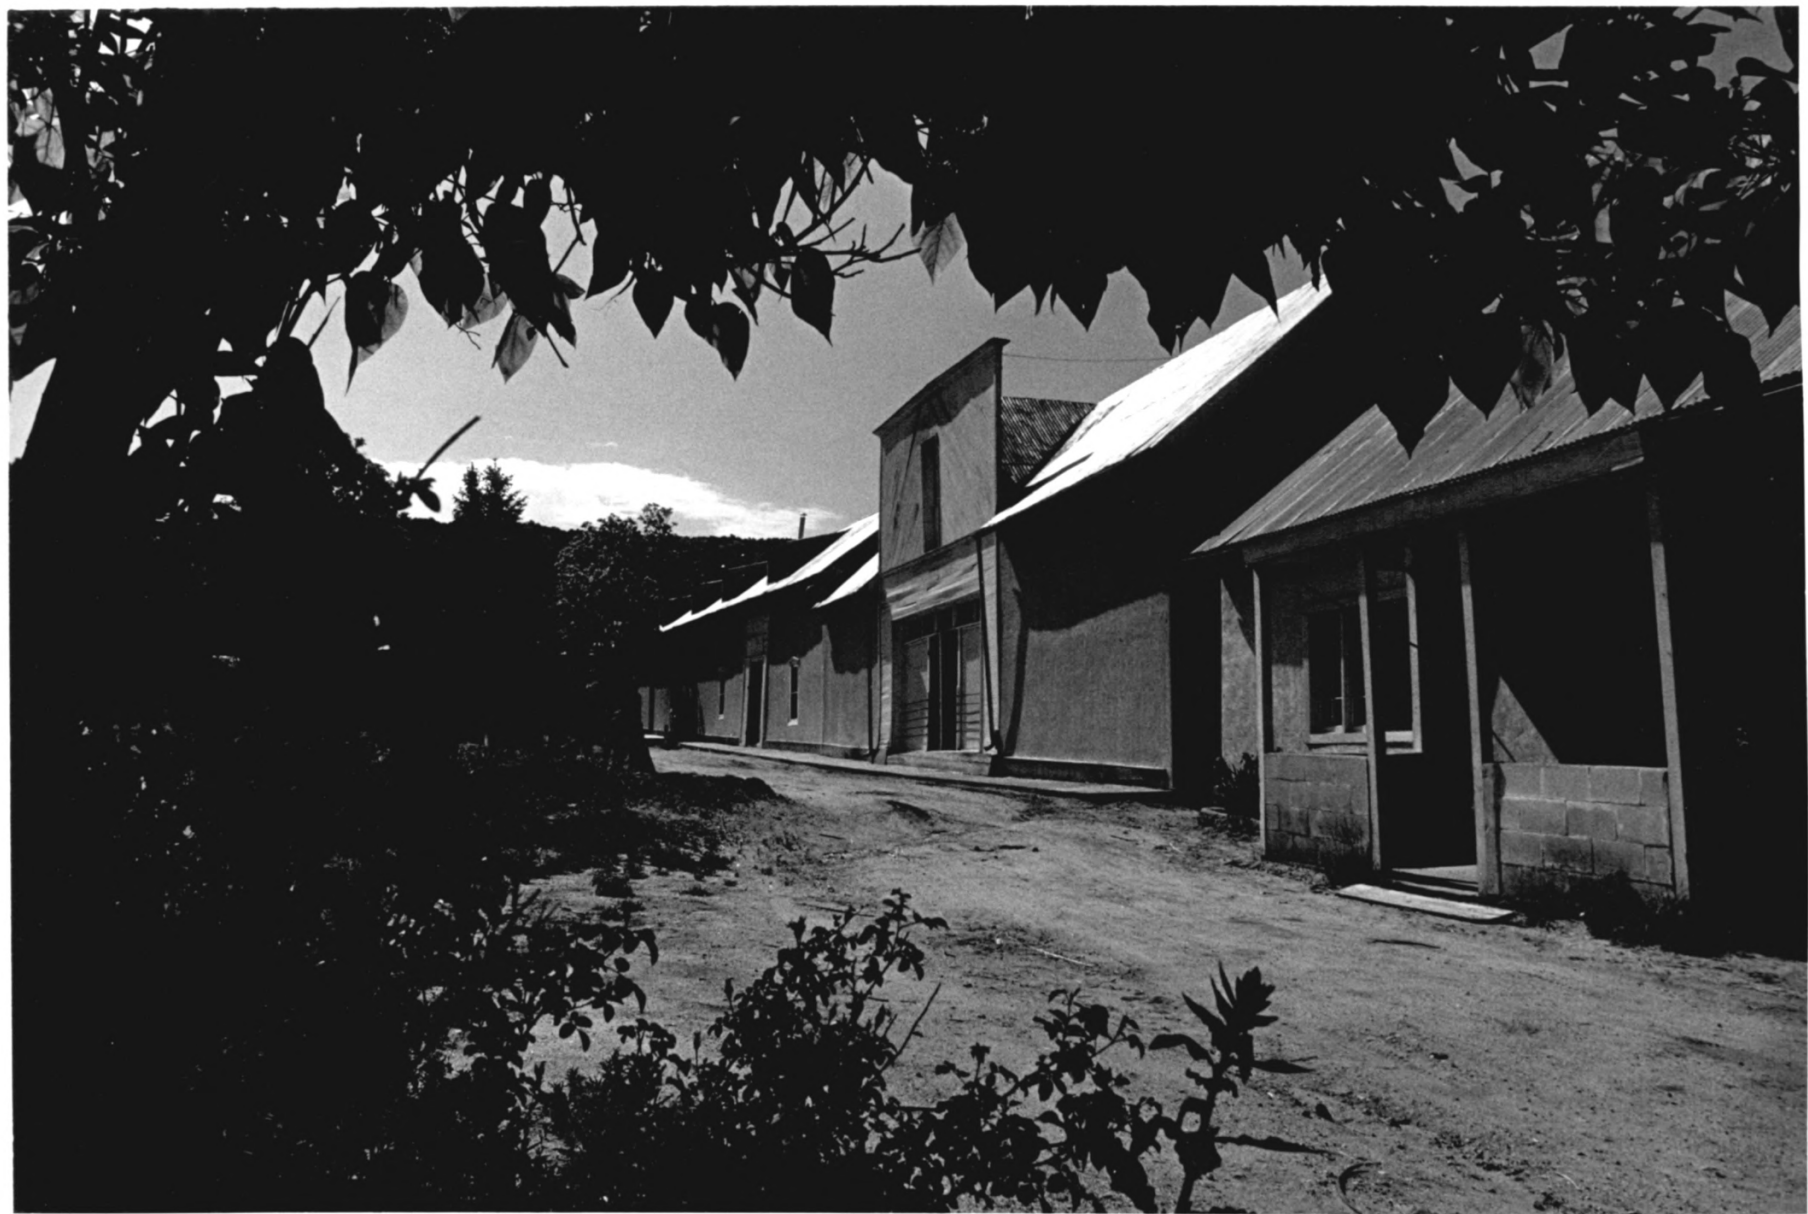

NPS Number Jul 17 1972

Title: Plaza del Cerro (3)

Plaza del San Buena Ventura

Loc. Santa Fe, N.M.

Chapel interior

PROPERTY OF THE NATIONAL REGISTER

The preparation of this photograph was financially aided through a federal grant from the Department of Housing and Urban Development under the Urban Planning Assistance Program authorized by Section 701 of the Housing Act of 1954, as amended.