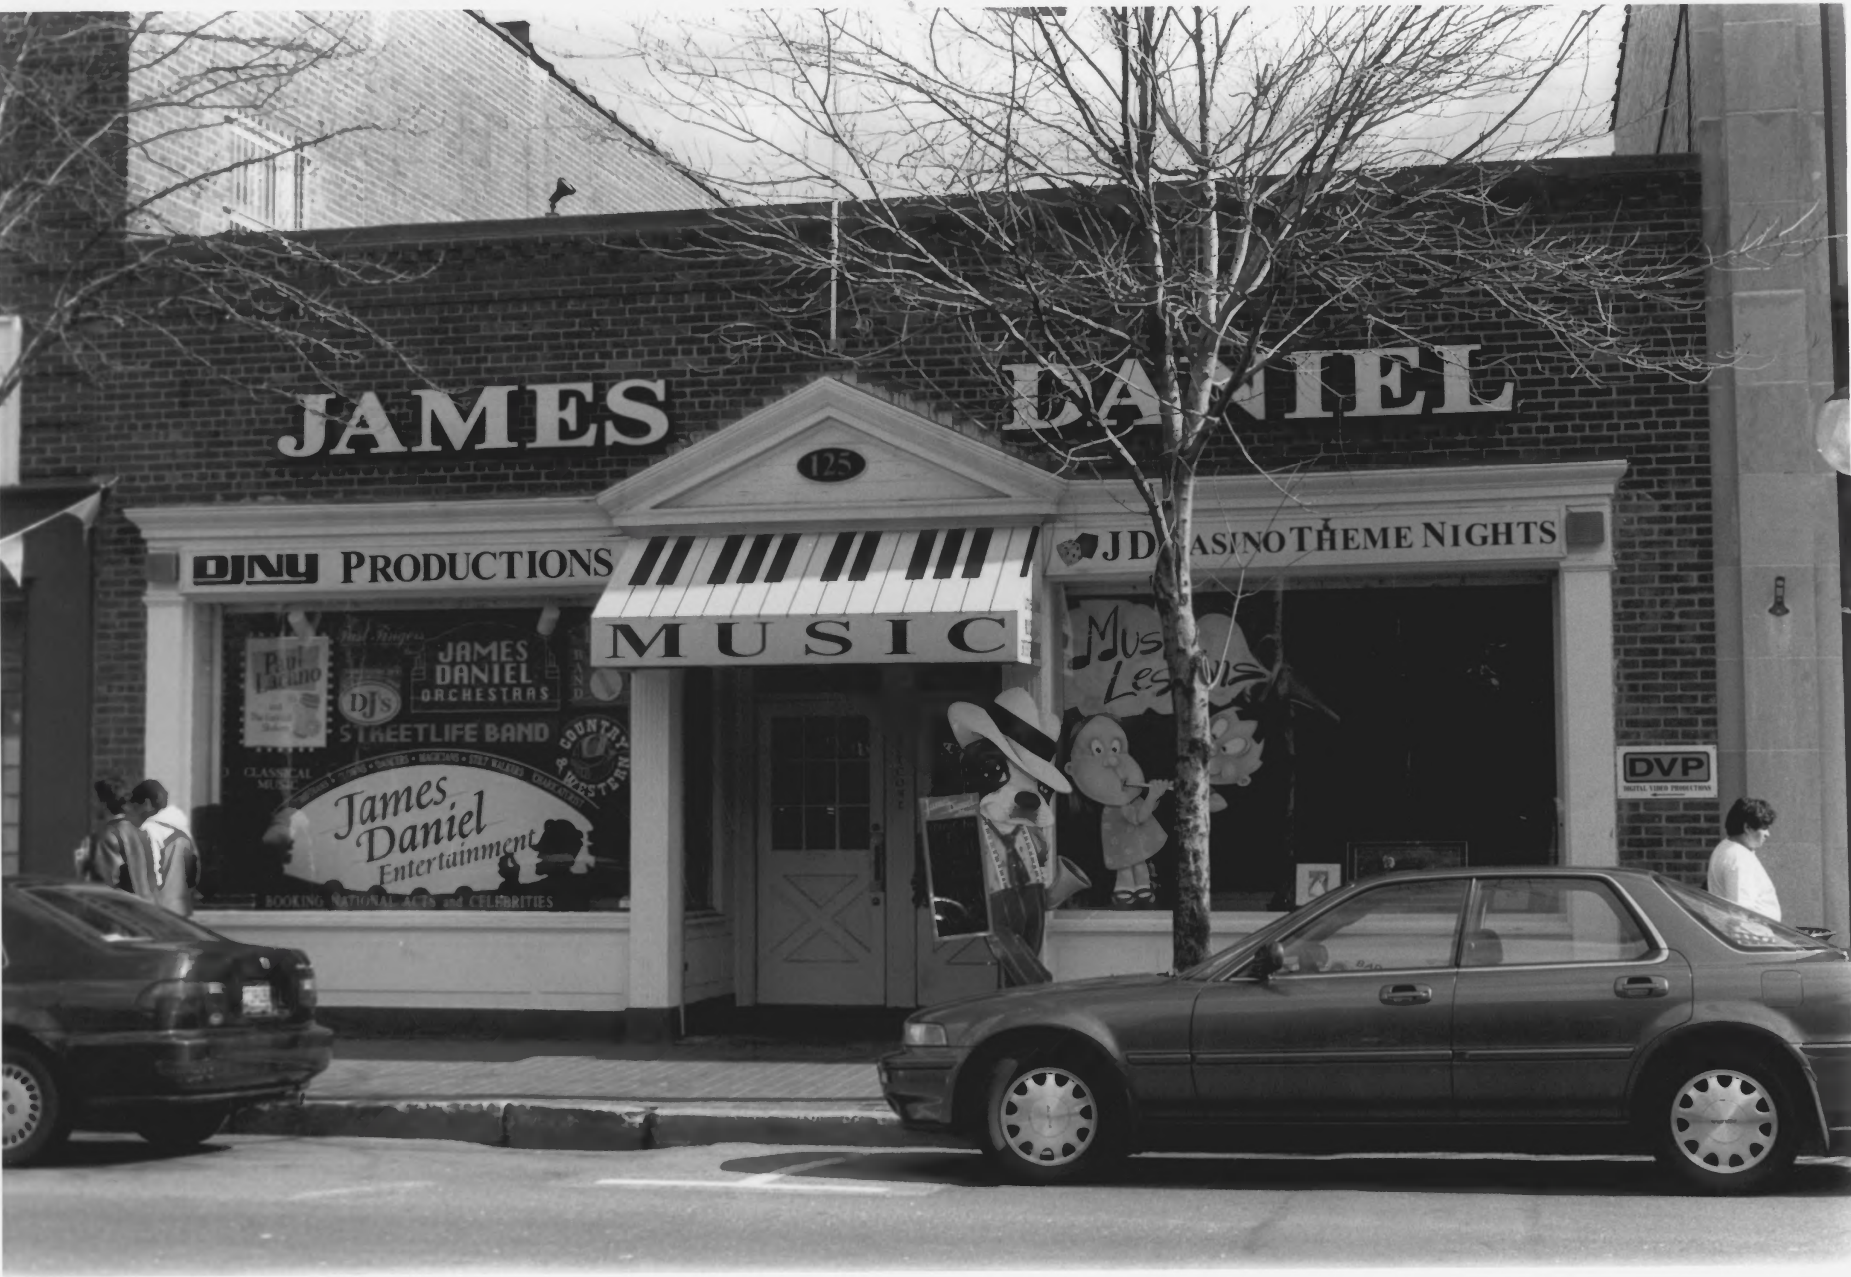

JAMES

DANIEL

125

DJNU PRODUCTIONS

MUSIC

JD CASINO THEME NIGHTS

James Daniel Entertainment
CLASSICAL MUSIC • JAZZ • SOUL • R&B • GOSPEL • COUNTRY • WESTERN
BOOKING NATIONAL ACTS and CELEBRITIES

James Daniel Orchestras
Streetlife Band
Country Nights

DJs

Paul Marino

Mus Legends

DVP
DIGITAL VIDEO PRODUCTIONS