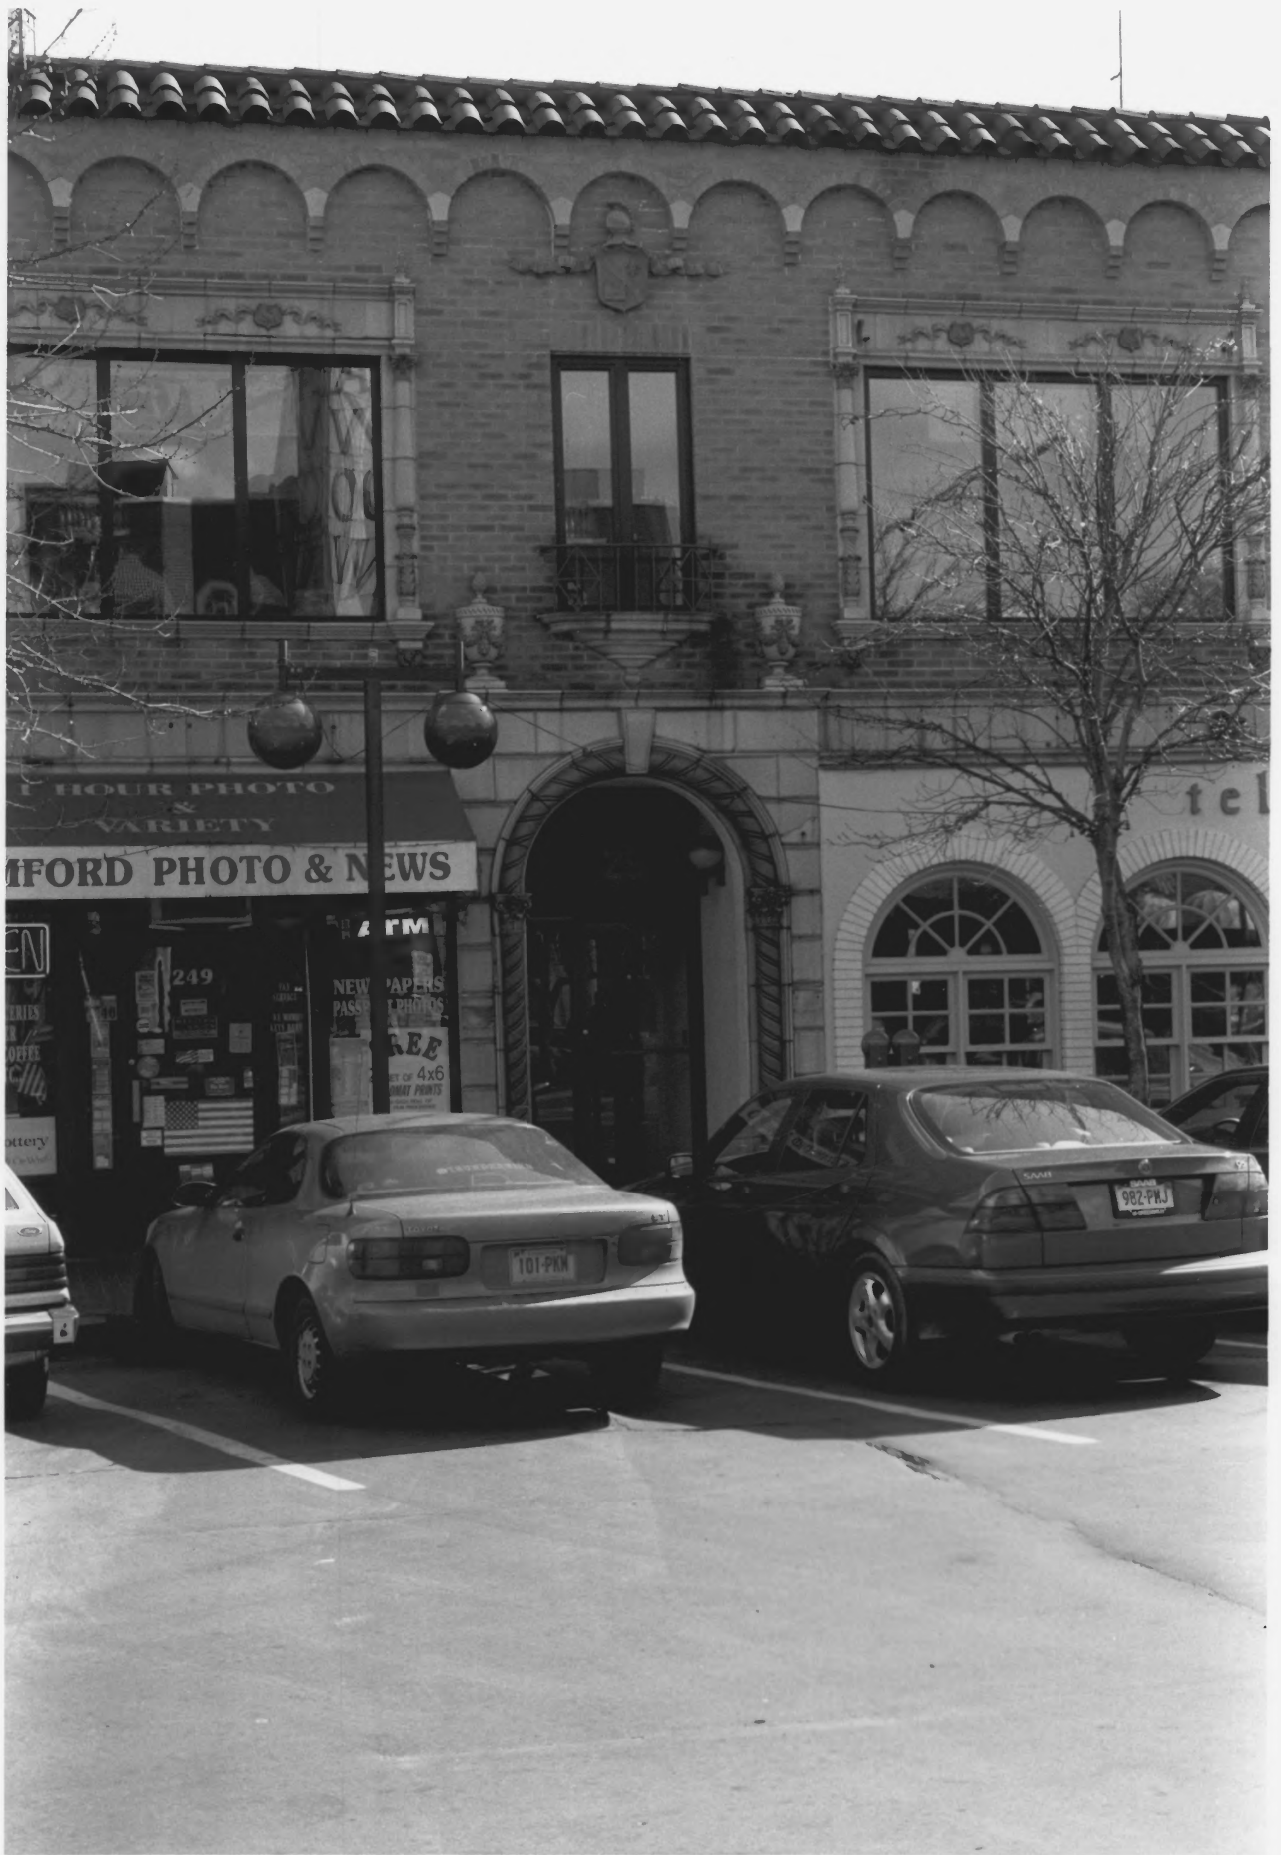

24 HOUR PHOTO & VARIETY
FORD PHOTO & NEWS

ARM
NEW PAPERS
PASSPORT PHOTOS
FREE
SET of 4x6
MOUNT PRINTS

249

EN
RIES
COFFEE
ottery

982-PWJ

101-PKW