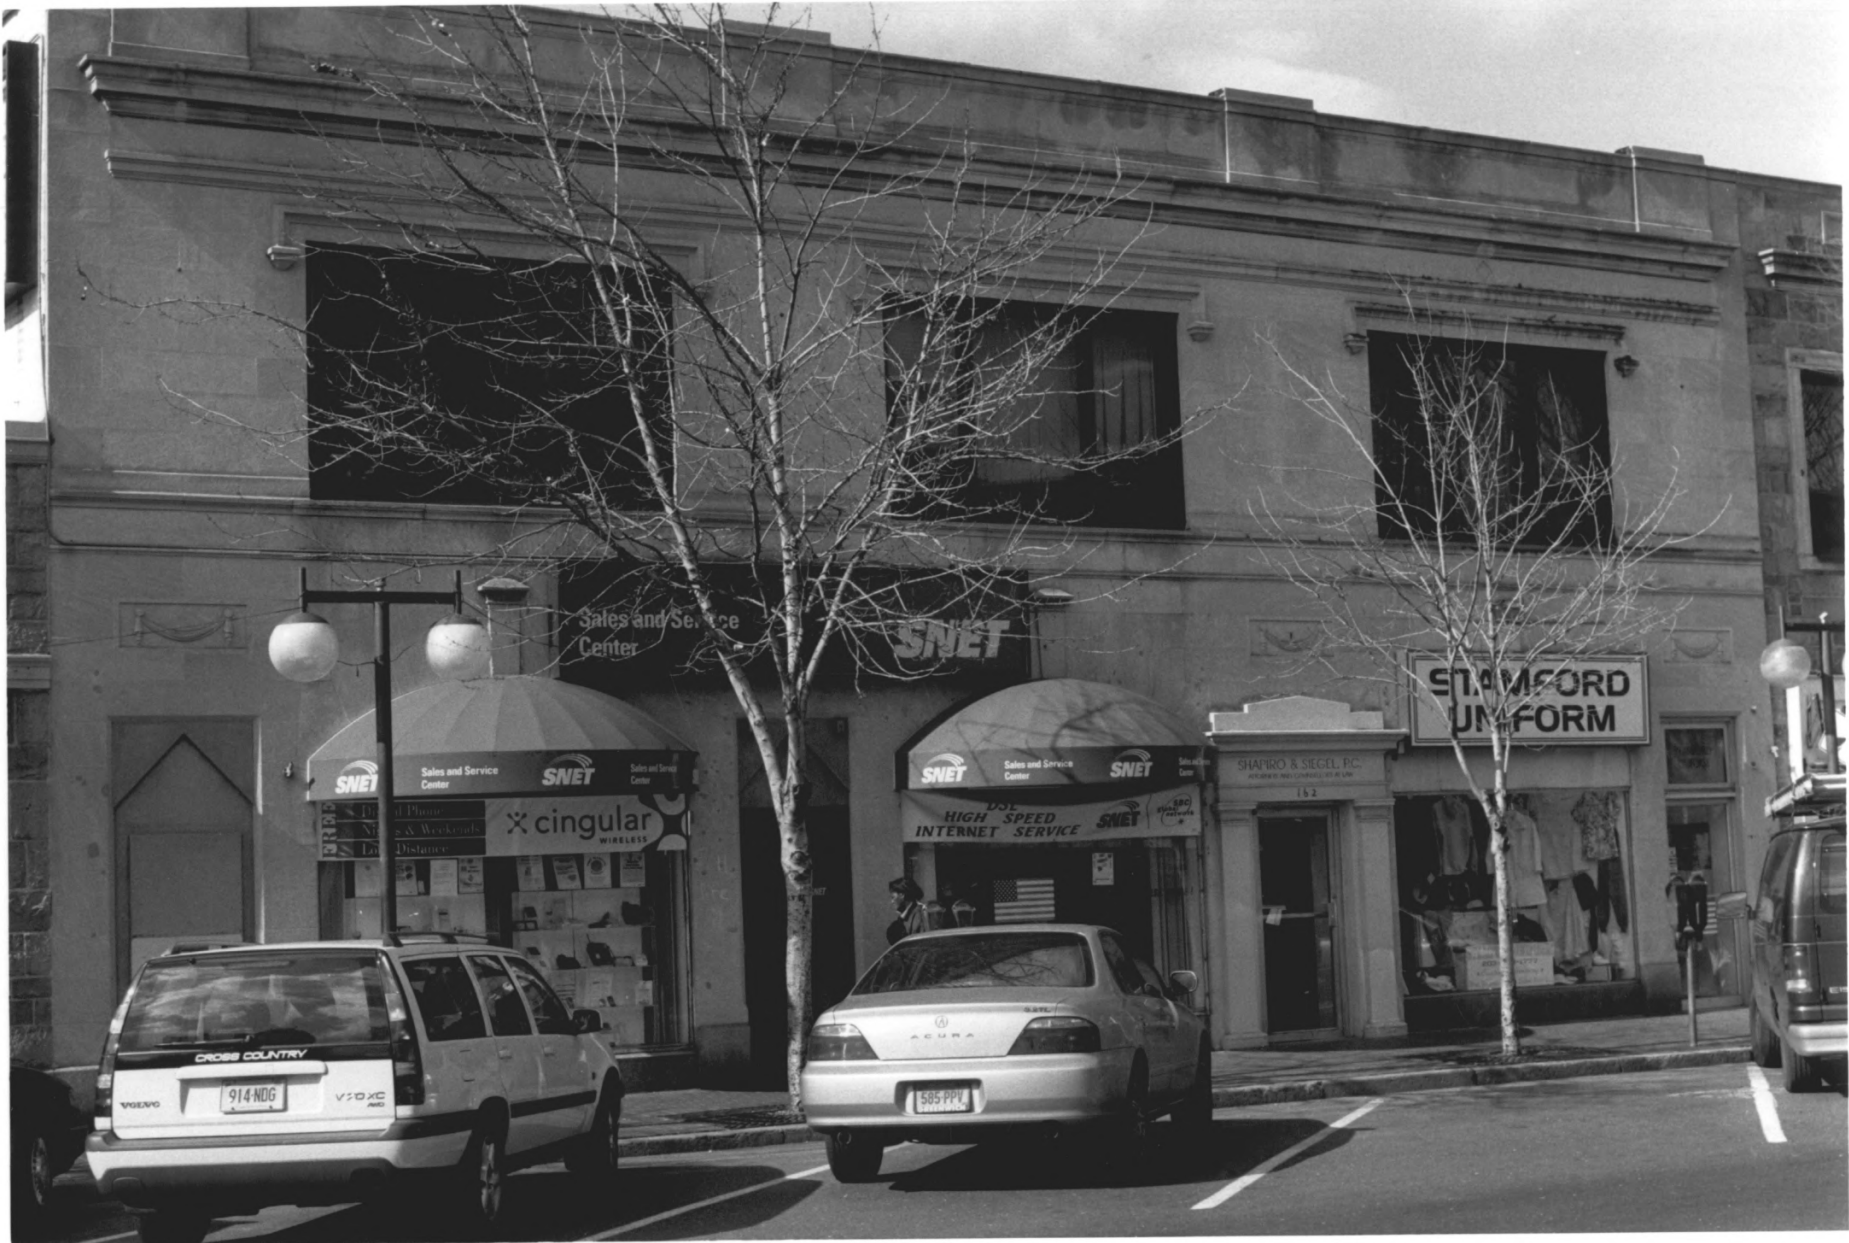

Sales and Service Center

SNET

STAMFORD UNIFORM

SNET Sales and Service Center

cingular WIRELESS

SNET Sales and Service Center

USE HIGH SPEED INTERNET SERVICE

SHAPIRO & SEGEL, P.C.

152

CROSS COUNTRY

914-NDG

585-PPV