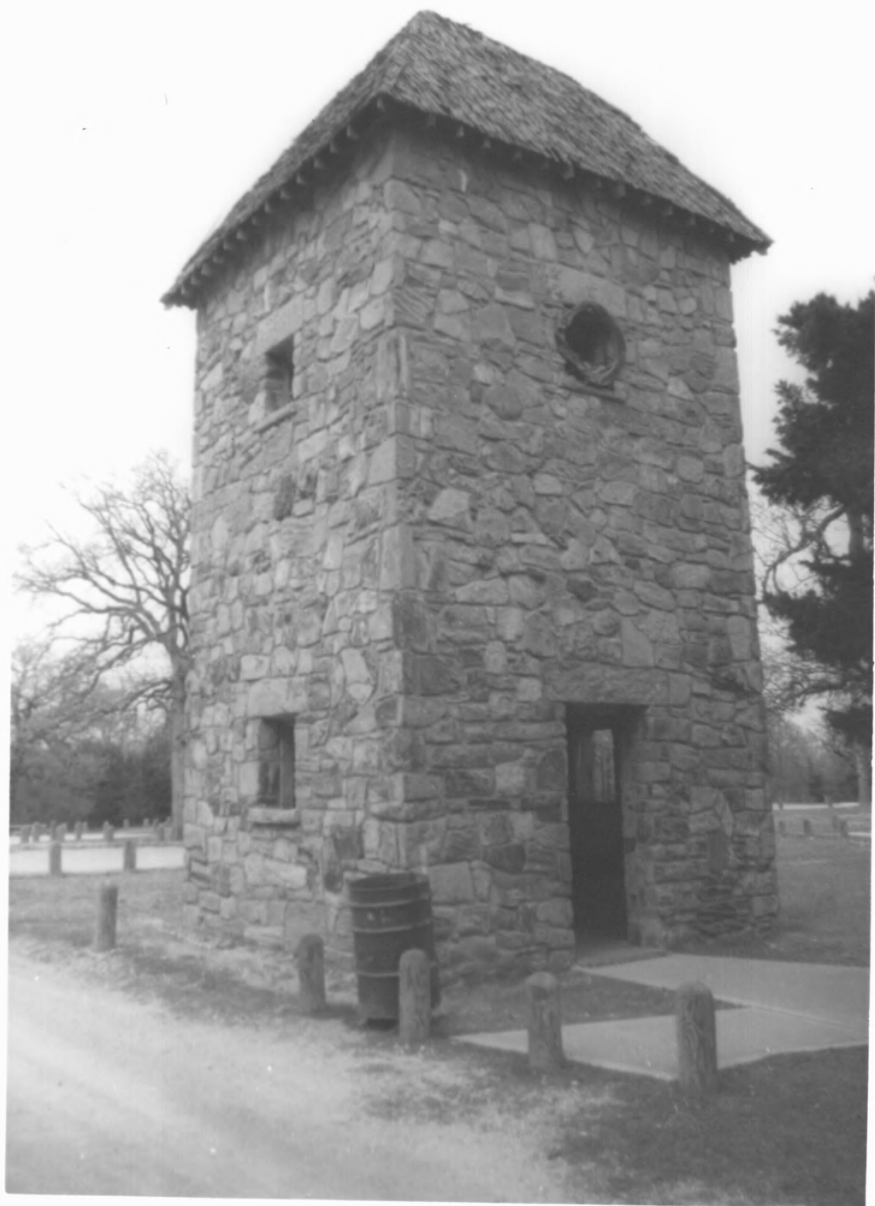

NODE 5;

LOVE COUNTY, OKLAHOMA

PHOTO. : WEYSA CLARK

1/16/95

NEGS. : OKLAHOMA SHPO

NORTHEAST

#104

ROCK TOWER - LAKE MURBANY STATE PARK