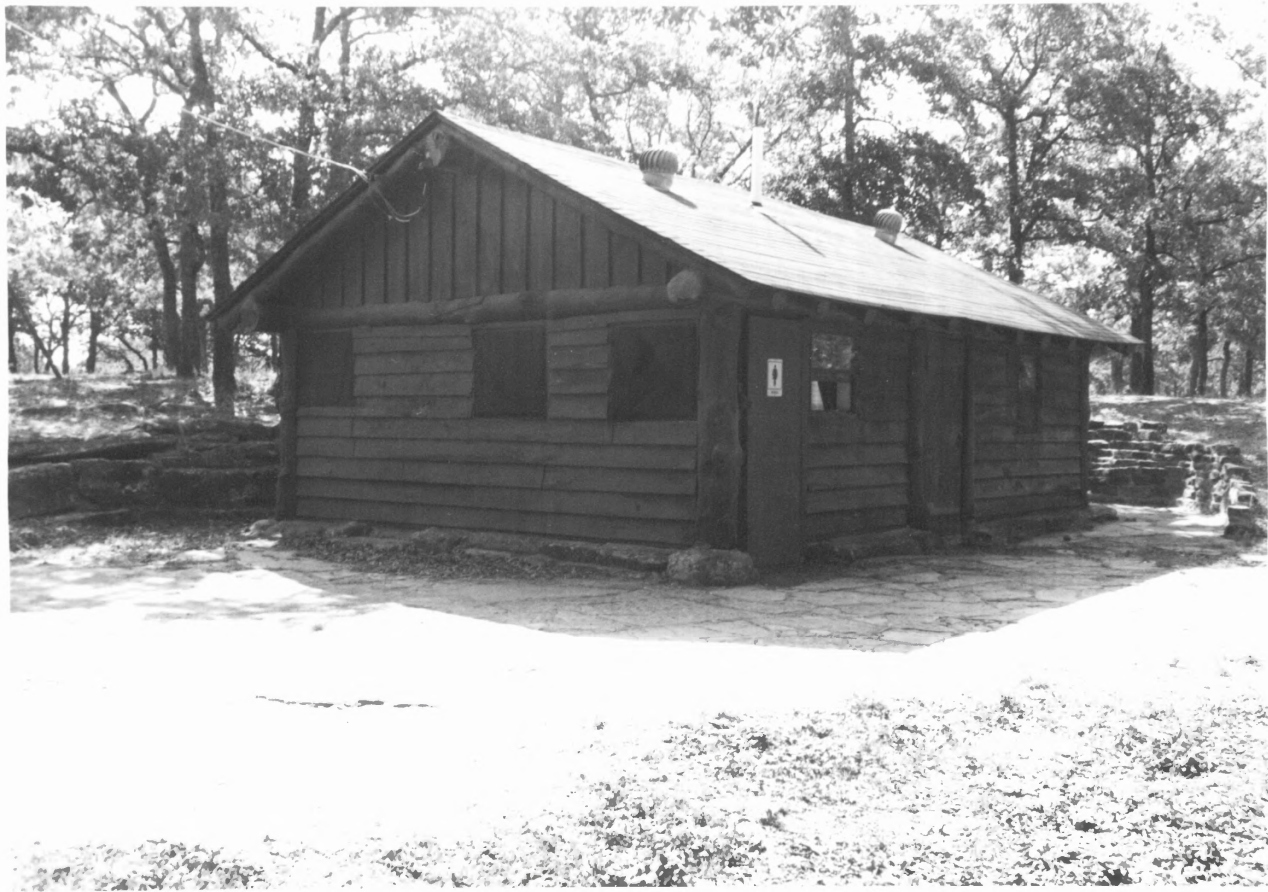

# 15

Lake Murray State Park

Central Shower / Laundry, Group Camp

Carter County, OK

Jim Gubbert

4/2001

OKSHPO

Northeast