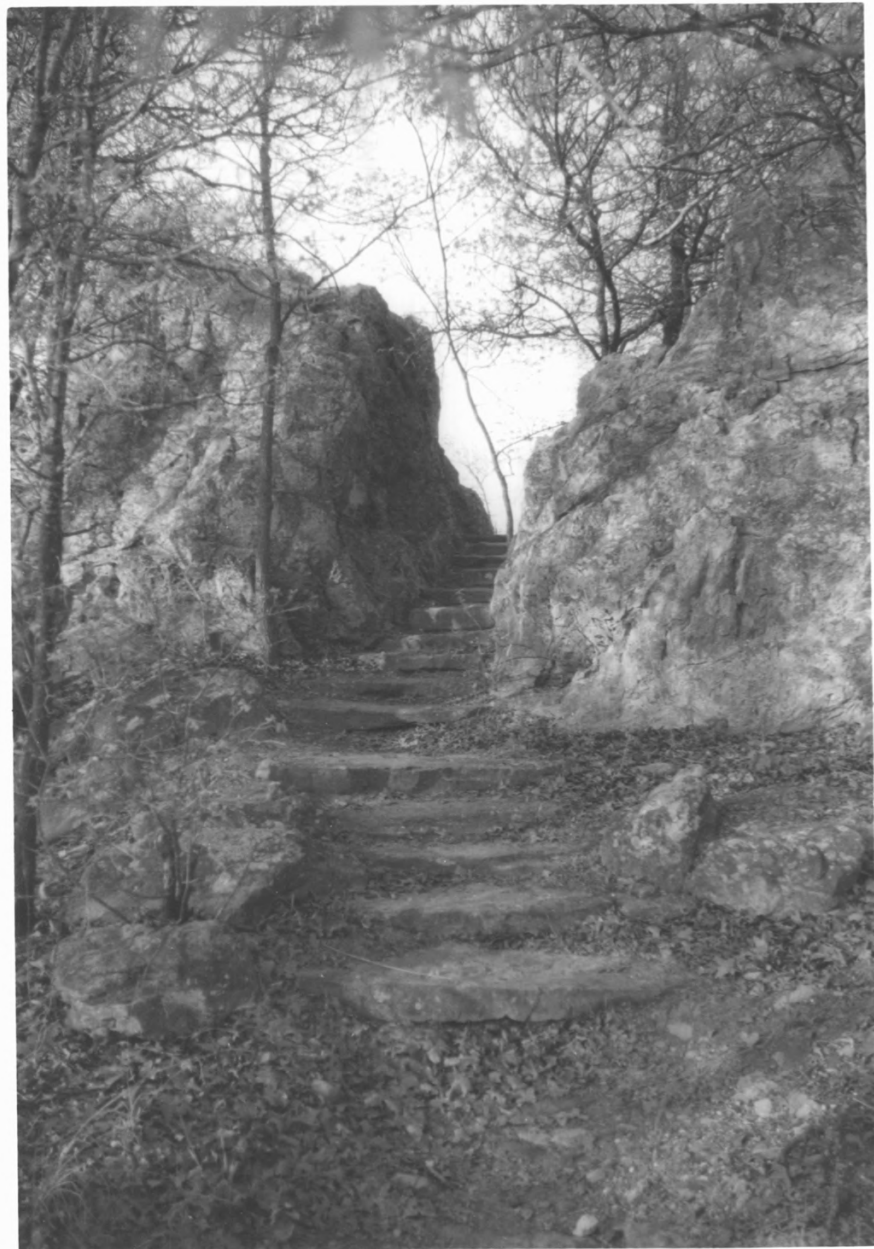

# 60

STAIRWAY TO BUZZARD'S ROOST - LAKE MURRAY STATE PARK  
NODE 3

LOUE COUNTY, OKLAHOMA

PHOTO: GARY ZAEPFEL

4/4/93

NEGS: OK SHPD

EAST

#61