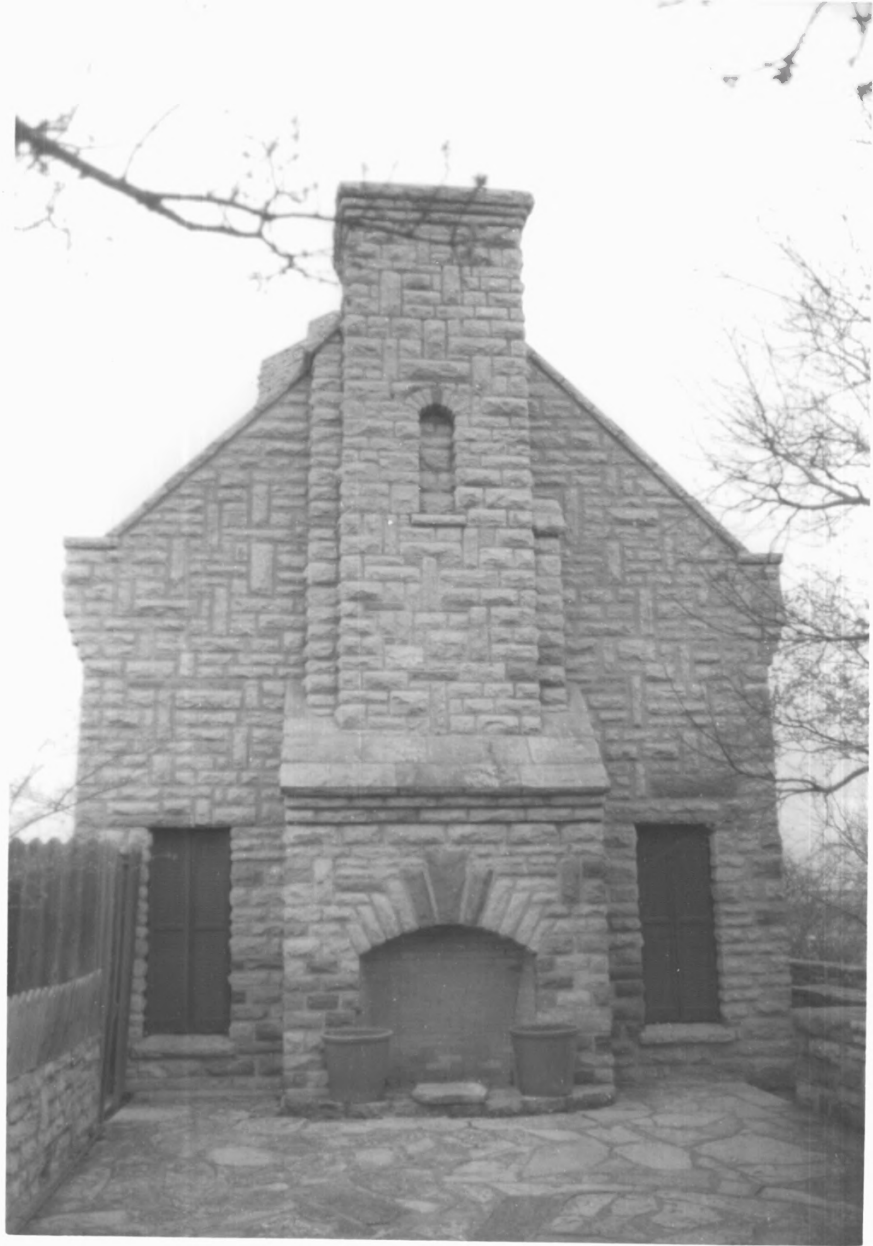

TUCKER TOWER -- LAKE MURRAY STATE PARK

NODE 3,

LOVE COUNTY, OKLAHOMA

PHOTO: GARY ZAEPPEL

4/4/93

NECS.: OK SHIPD

NORTHWEST

#95