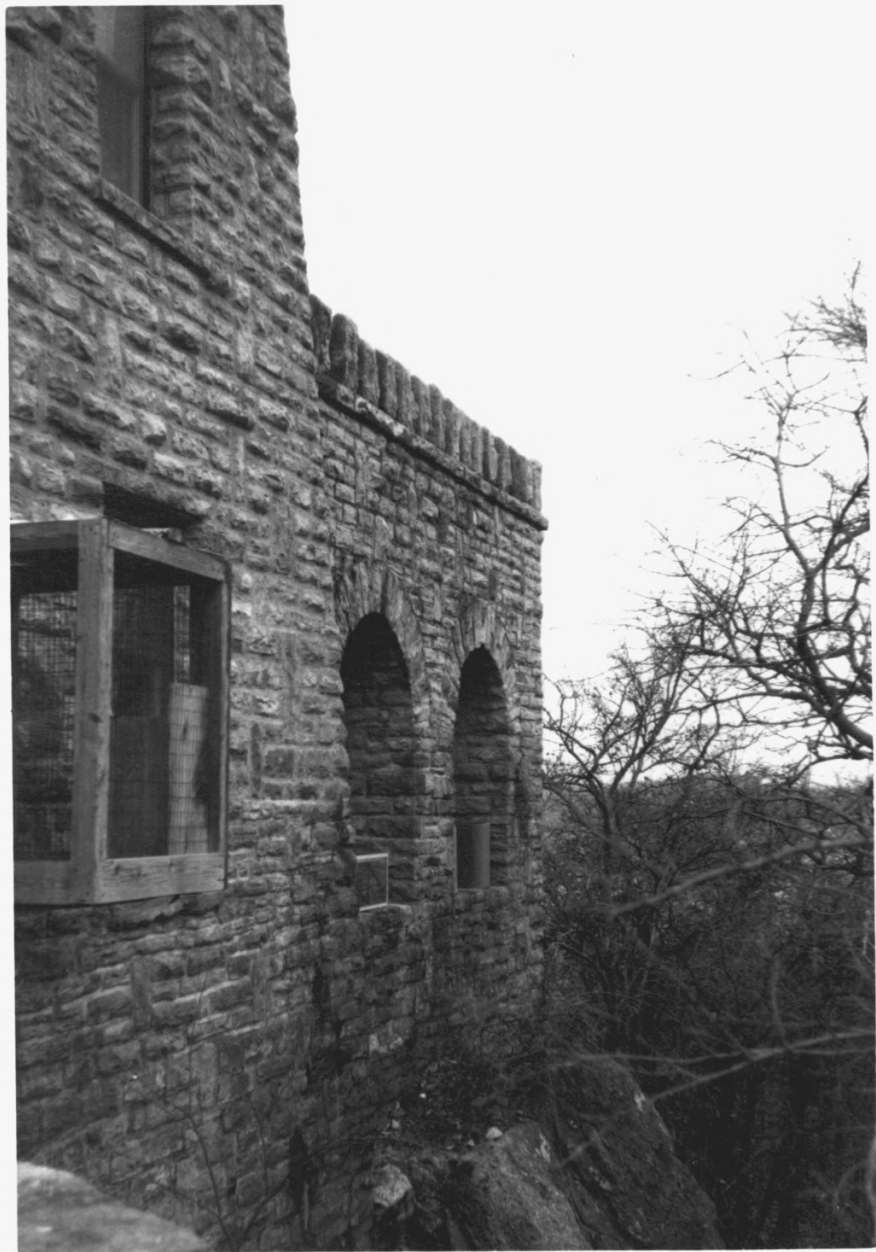

TUCKER TOWER PORTICO -- LAKE MURRAY STATE PARK  
NODE 3,

LOVE COUNTY, OKLAHOMA  
PHOTO. : NEYSA CLARIC

2/17/95

NEGS. OK SHPD  
NORTHWEST