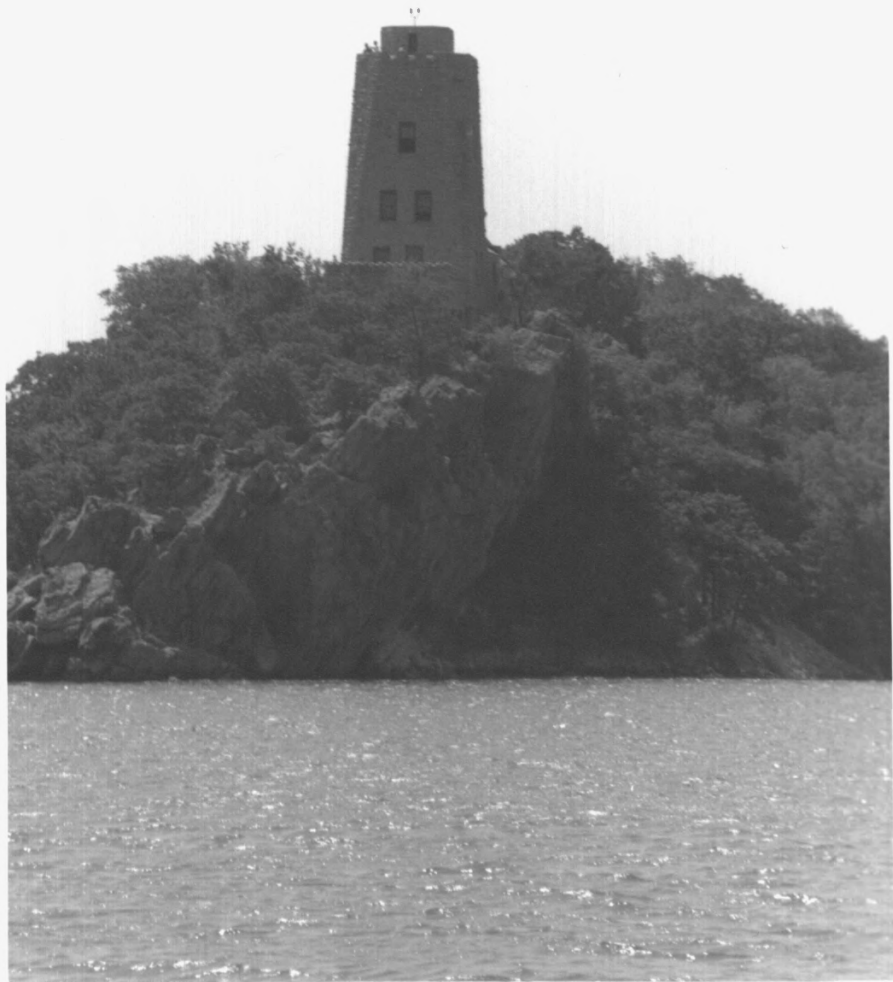

TUCKER TOWER -- LAKE MURRAY STATE PARK

NODE 3

LOVE COUNTY, OKLAHOMA

PHOTO: GARY ZAEPEL

4/4/93

NEGS: OK SHPB  
NDRTIT

#96

Lake Murray State Park  
Tucker tower