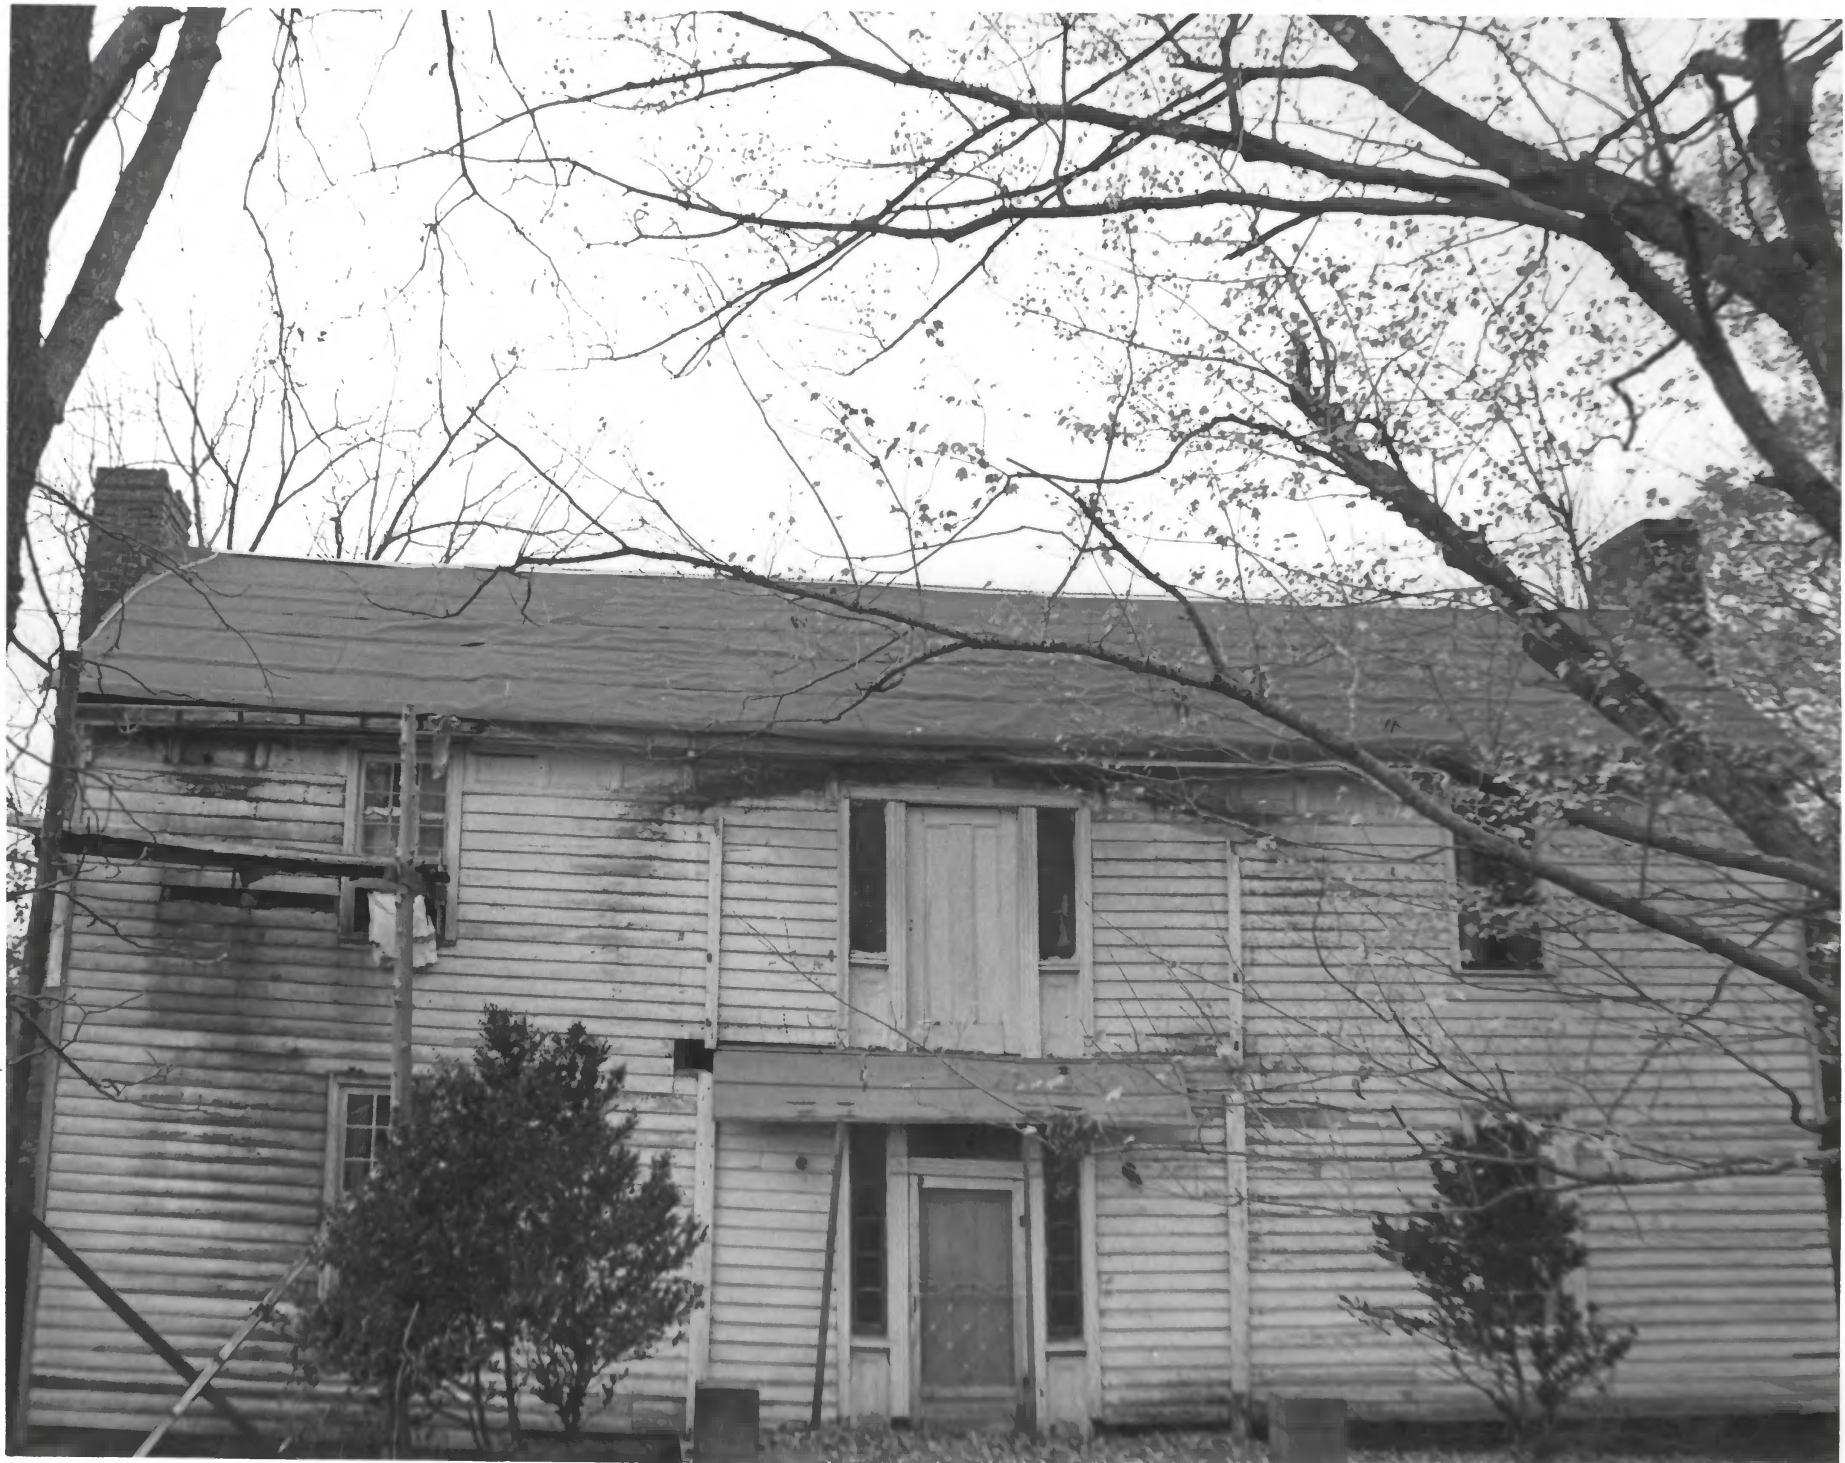

PLEASANT L. MATTHEWS HOUSE

GEORGETOWN, TENNESSEE

PHOTO BY: Robert E. Dalton

DATE: July 1976

NEG: Tennessee Historical Commission

North and West elevations

*Samuelton*

*1 of 3*

SEP 16 1976

DEC 12 1976

*Q*

PLEASANT L. MATTHEWS HOUSE

GEORGETOWN, TENNESSEE

*Submitted* *C*

PHOTO BY: Keith McAlister

DEC 12 1976