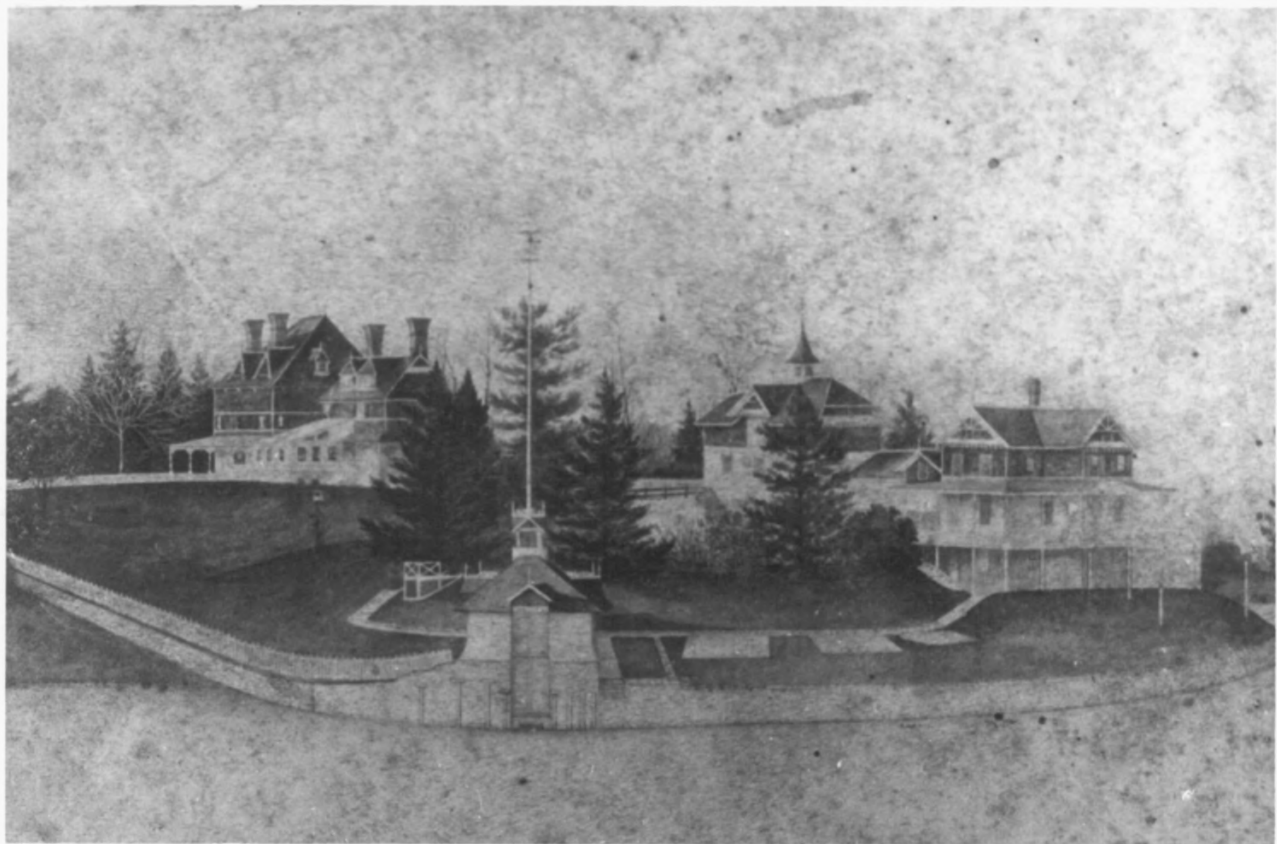

AUG 29 1977

**PROPERTY OF THE NATIONAL REGISTER**

*Fairfield Co.*

Godillot Place, Westport, CT. # 9 of 10

Photographer: unknown , c. 1887

Copy neg filed: Westport Historical  
Society, Westport, Ct. Originals  
in Gault family collection, West-  
port, Ct.

FEB 24 1977

View looking NW showing footbridge,  
cottage, and stable-carriage house.

AUG 29 1977

PROPERTY OF THE NATIONAL REGISTER

*Fairfield Co.*

Godillot Place, Westport, CT. # 10 of 10  
Drawing in Gault family collection,  
Westport, Ct. Undated (late 19th c.?)  
Artist unknown. Copy negative in  
Westport Historical Society, Westport,  
Ct.