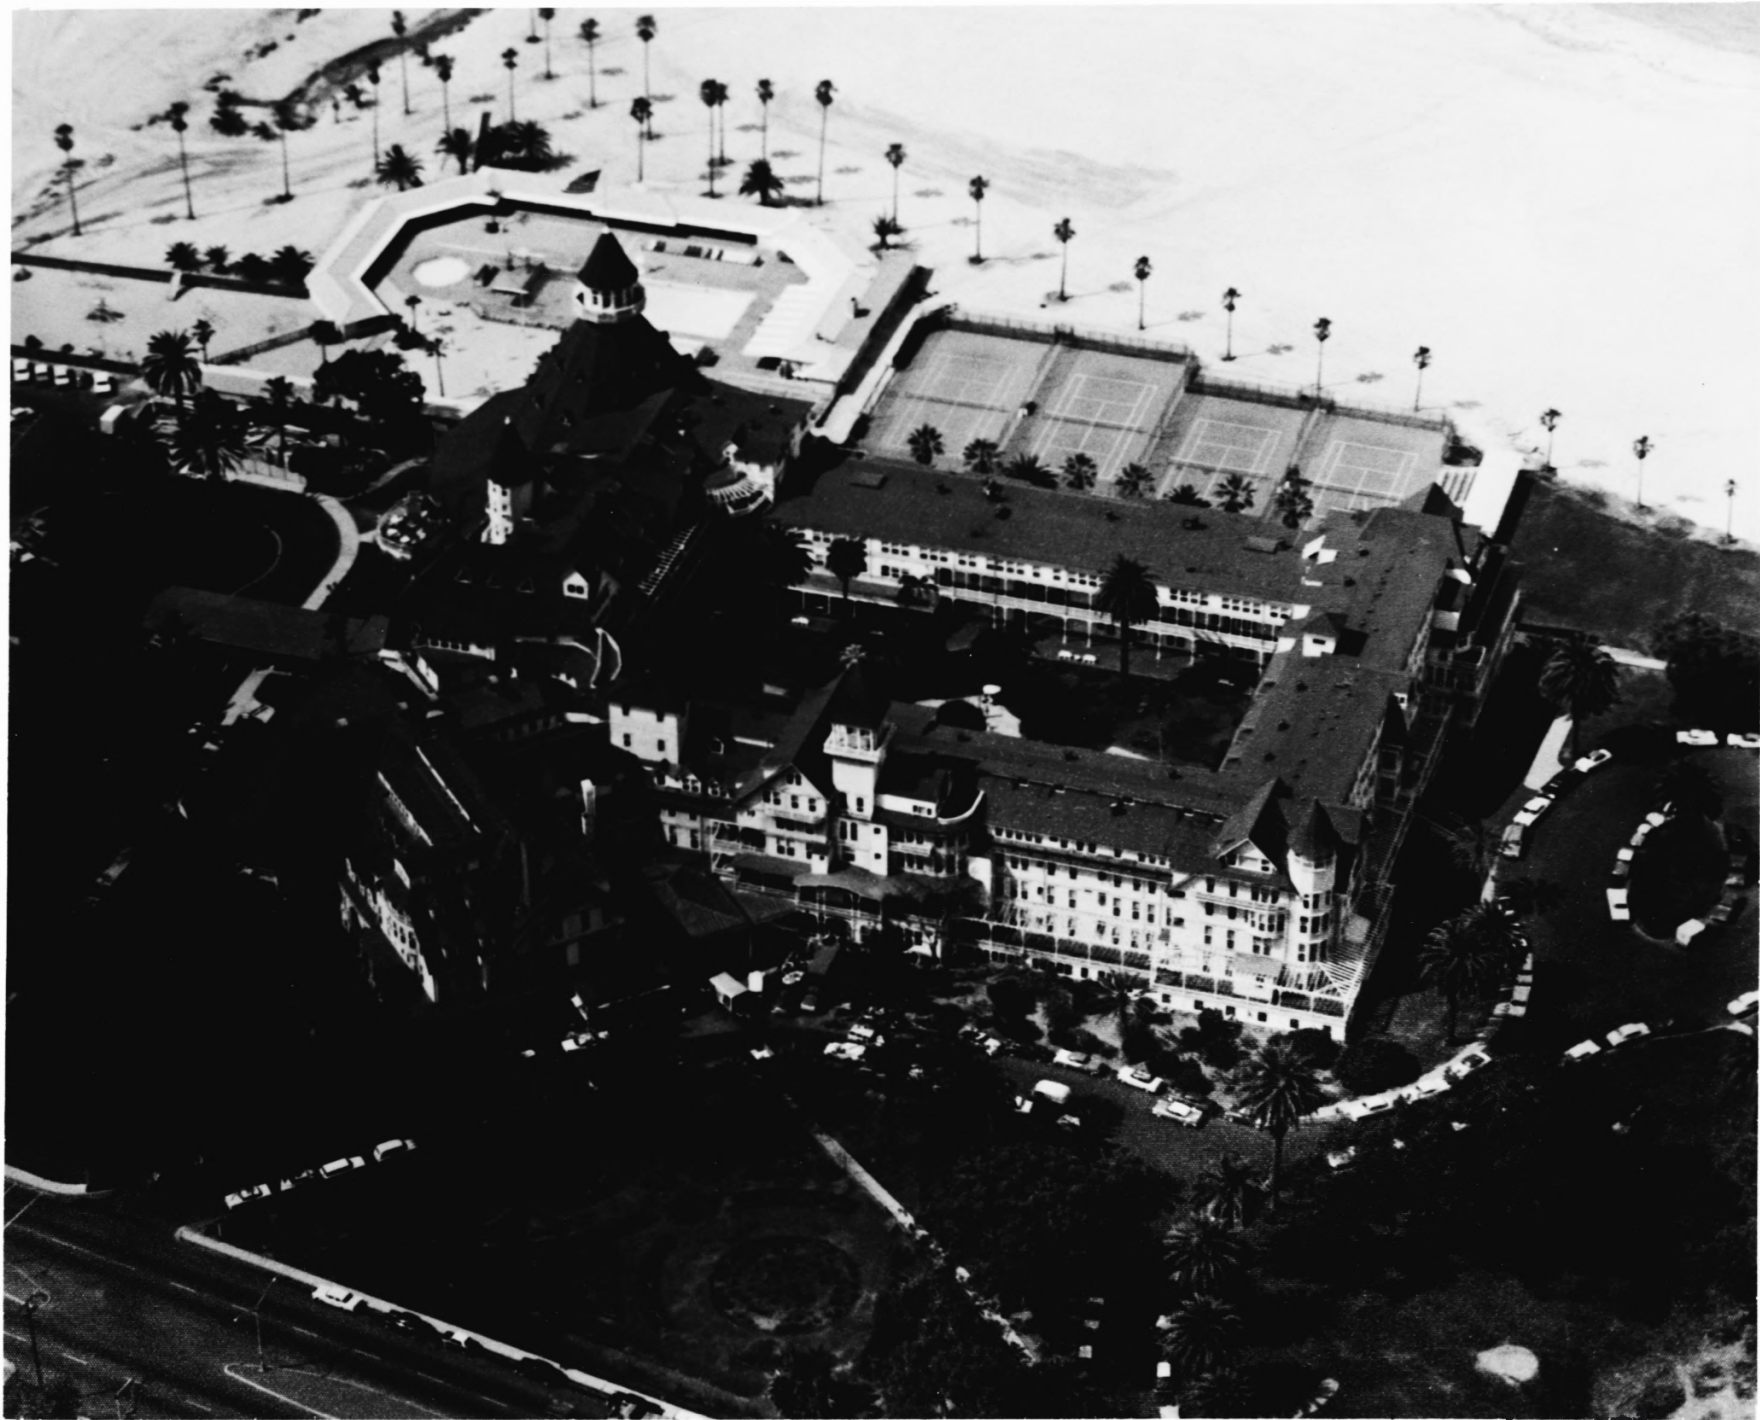

SEE INSTRUCTIONS

1. NAME

COMMON: **Hotel Del Coronado**
AND/OR HISTORIC:

2. LOCATION

STREET AND NUMBER: **1500 Orange Avenue**

CITY OR TOWN: **Coronado**

STATE: California	CODE 06	COUNTY: San Diego	CODE 073
--------------------------	-------------------	--------------------------	--------------------

3. PHOTO REFERENCE

PHOTO CREDIT: **Photos by Don Sallee, Hotel Del Coronado**

DATE OF PHOTO: **1970/71**

NEGATIVE FILED AT: **Hotel Del Coronado**

4. IDENTIFICATION

DESCRIBE VIEW, DIRECTION, ETC.
Aerial view looking down on building toward Southeast