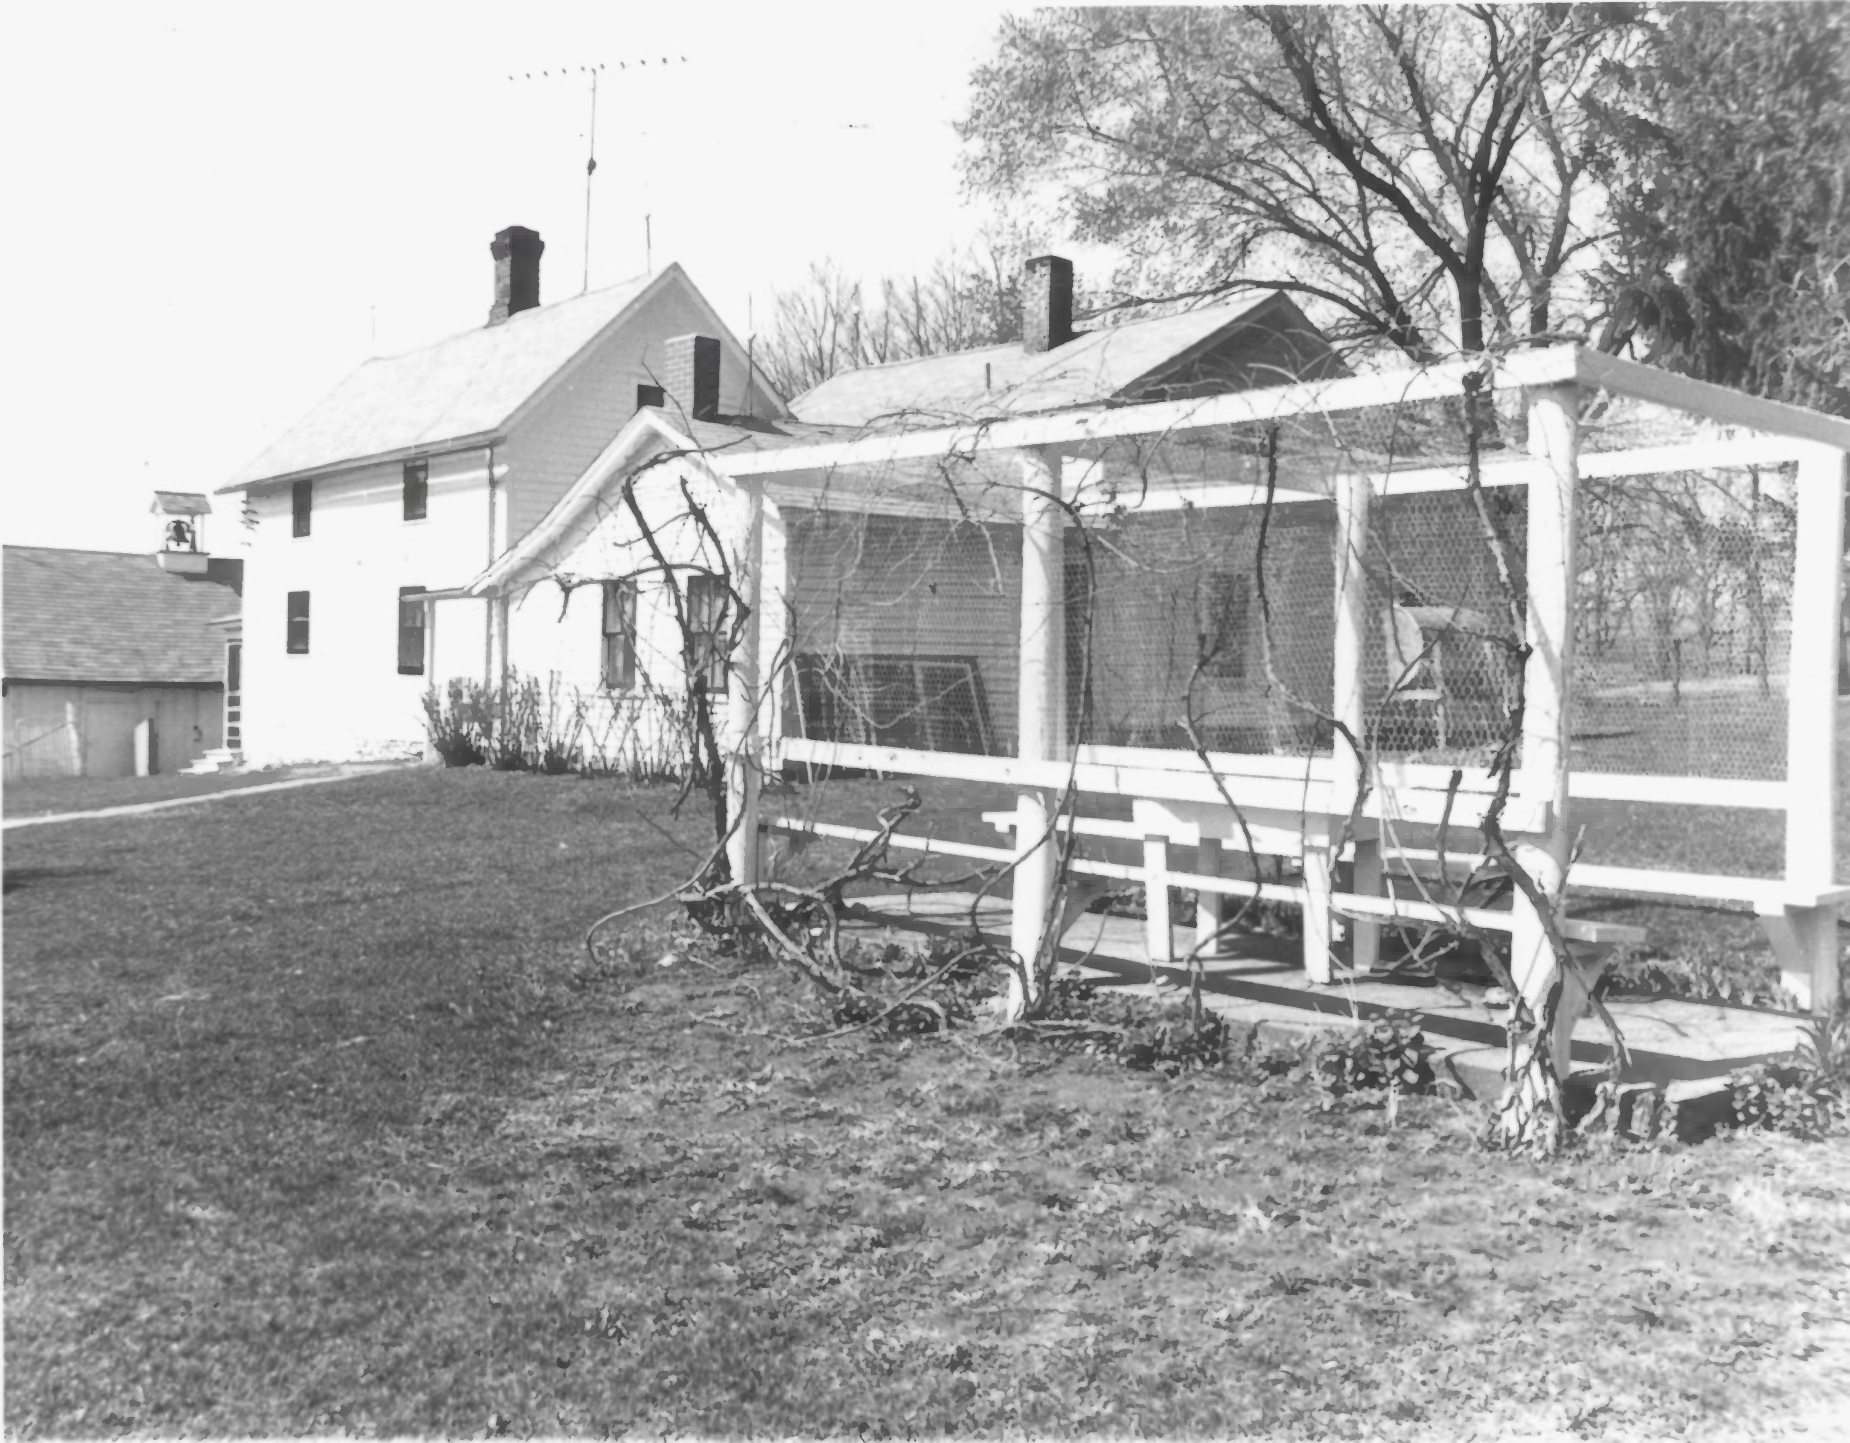

Norwegian - American Museum
Jacobson Farmstead

May 3, 1980

House (center) Storehouse (left)
Shop (right).

South-East Perspective

**NORWEGIAN-AMERICAN MUSEUM
DECORAH, IOWA 52101**

Dwelling. Showing relation
to storehouse (a Norwegian
building type). South-
west perspective.

NORWEGIAN-AMERICAN MUSEUM
DECORAH, IOWA E. 2103

Dwelling. Southwest
perspective.

NORWEGIAN-AMERICAN MUSEUM

DECORAH, IOWA 52101

Dwelling. Showing relation to grape arbor(used for serving coffee to workmen). Northeast perspective.