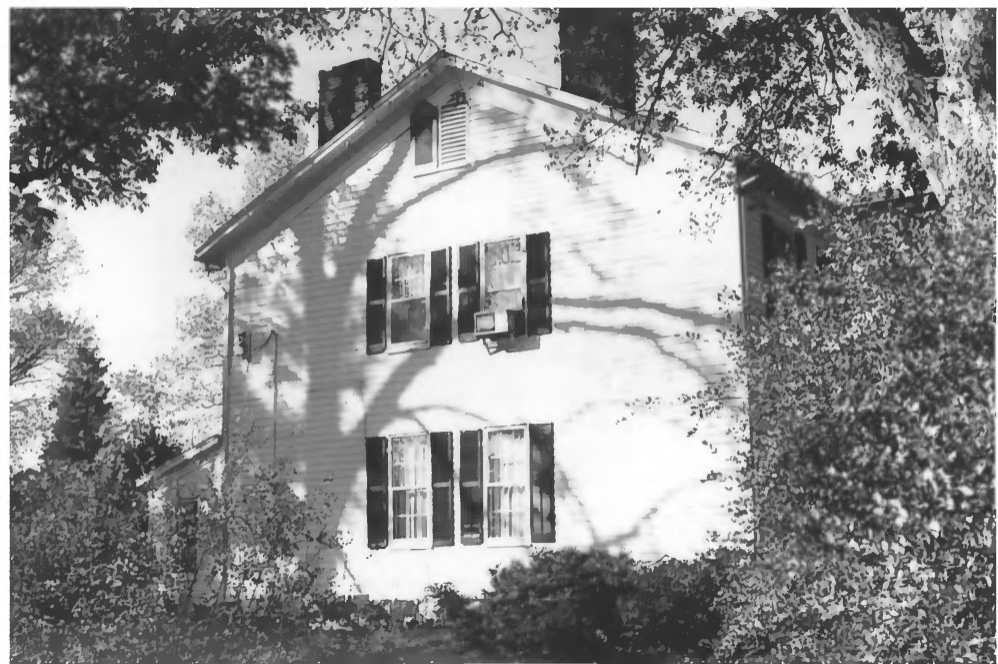

Nashville, TN

View: West, of main(northeast) facade

Photo#: 2 of 7

Charles M. White House(site #1), 403 Whitehall  
Paris Multiple Resource Area Circle  
Henry County, Tennessee  
Date: December, 1987  
Photo by: Thomason and Associates  
Neg: TN Historical Commission  
Nashville, TN  
View: West, of southeast facade