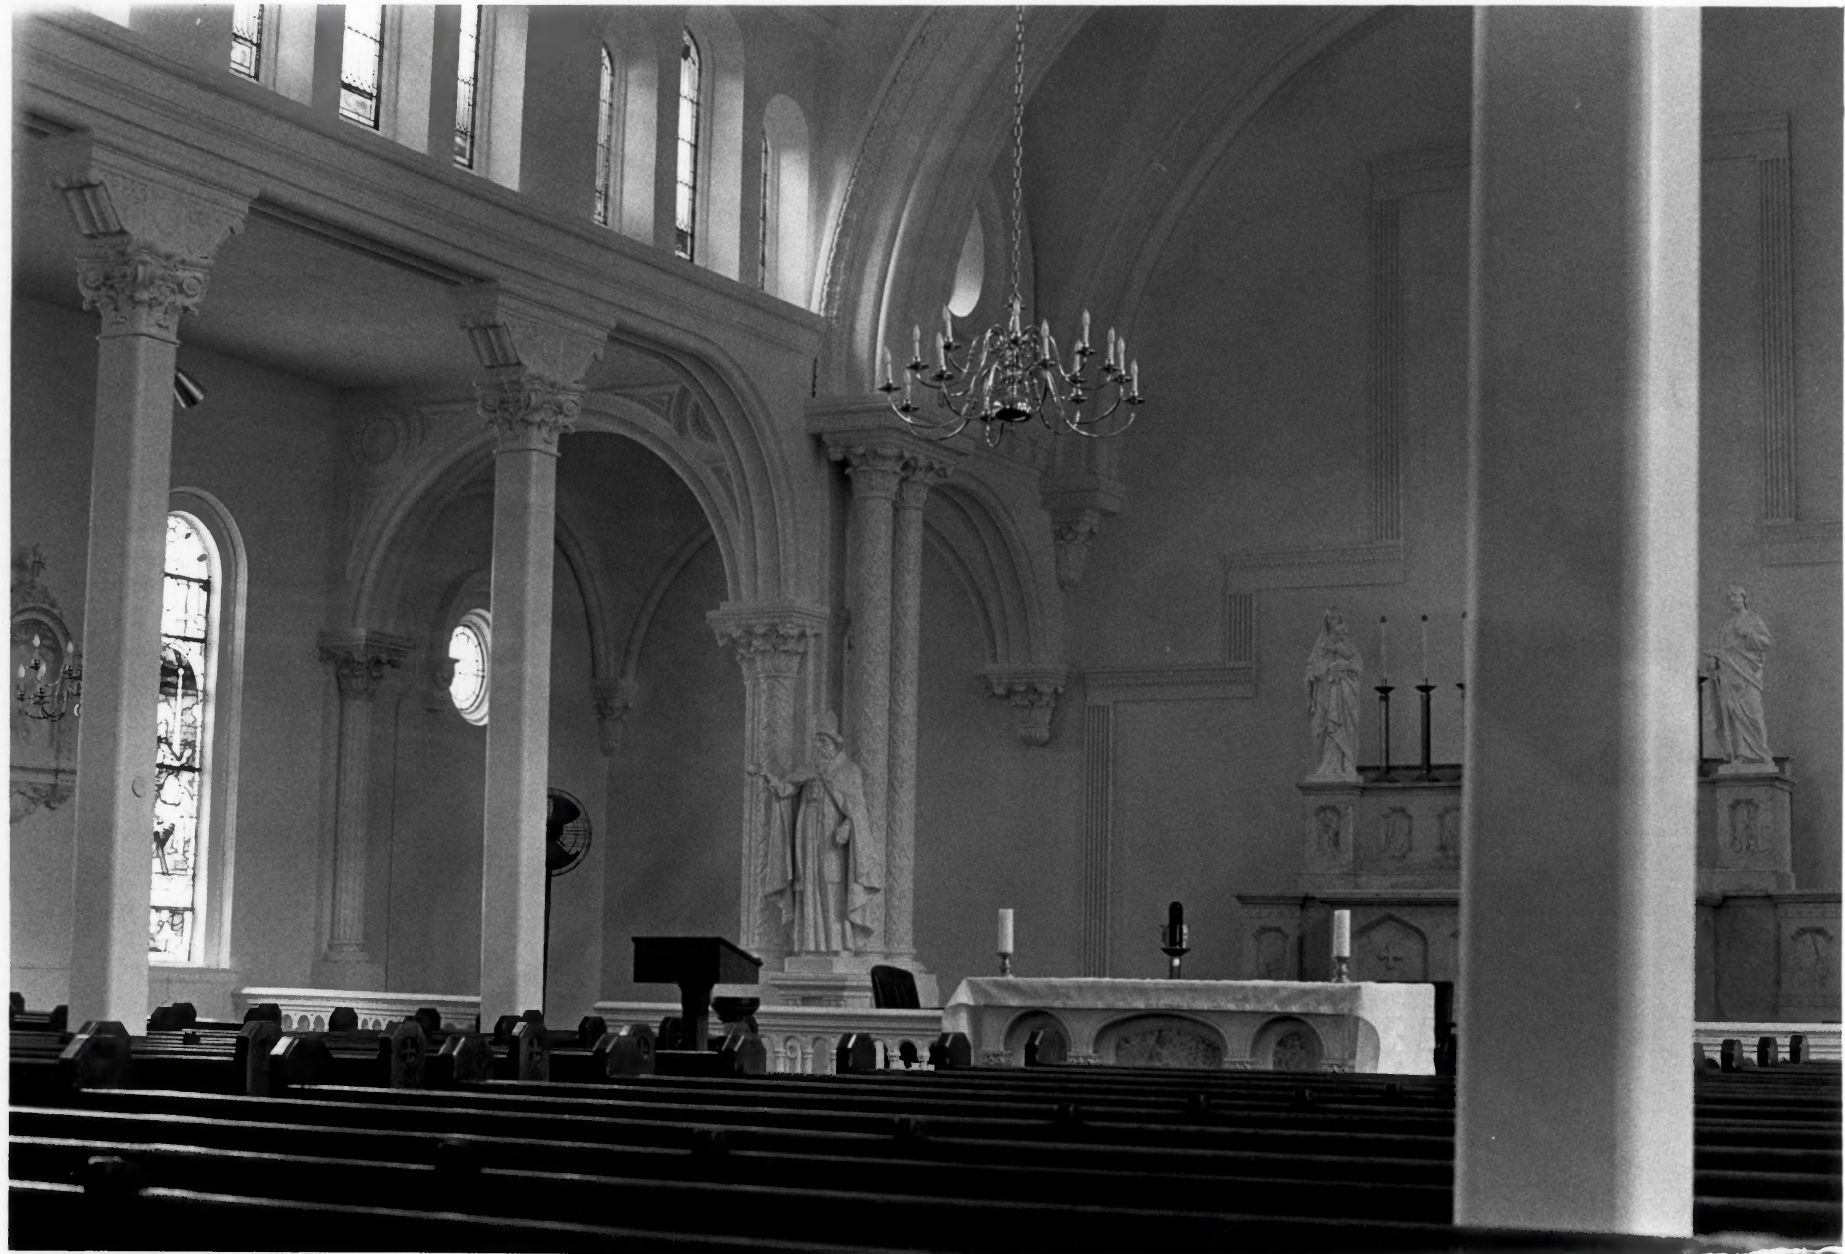

NAME: St. Mary's Church
LOCATION: Intersection of 6th and Pine, Wilmington
PHOTOGRAPHER: E. F. Heite
DATE: July 1976
LOCATION OF NEGATIVE: Hall of Records, Dover, DE
DESCRIPTION:
Interior, from the southwest corner looking northeast,
showing altar and clerestory