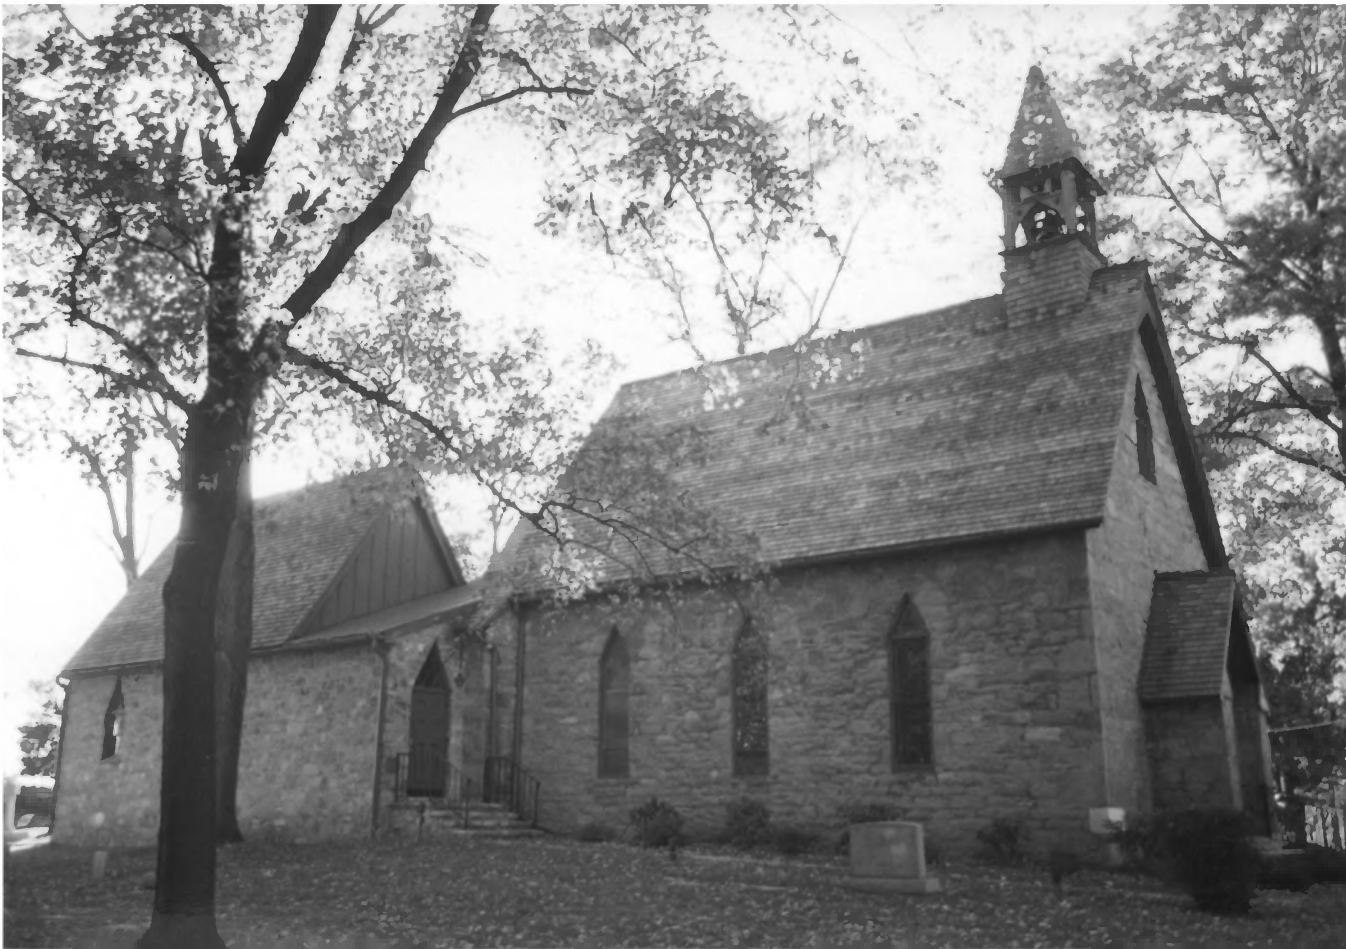

Aug. 1998

Neg - Md SHPO

Southwest facade, showing new
sacristy addition

VIA - I - 024

4 OF 10

St. Mark's Episcopal Church

Washington Co., Md

by: KR Sanford