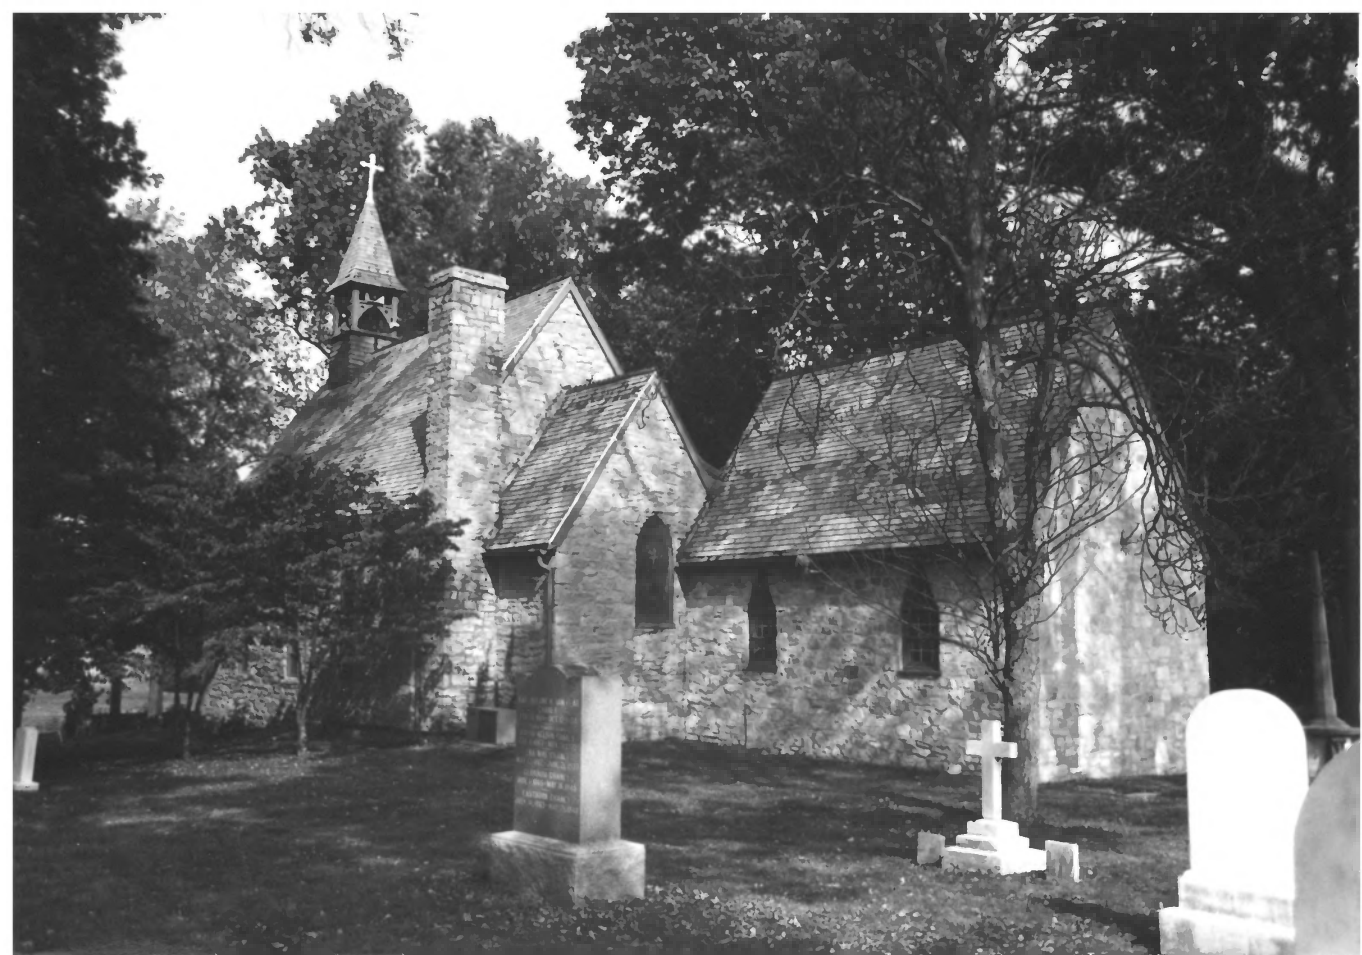

by: KR. SANFORD

Aug. 1998

Neg- Md SAPO

North-West facade

WA-II-024

3 OF 10

St. Mark's Episcopal Church
Washington Co., Md.

by K.R. Sanford

Aug. 1998

Neg - Md SHPO

Southwest facade, showing new
sacristy addition

VIA - I - 024

4 OF 10

St. Mark's Episcopal Church

Washington Co., Md

by: KR Sanford