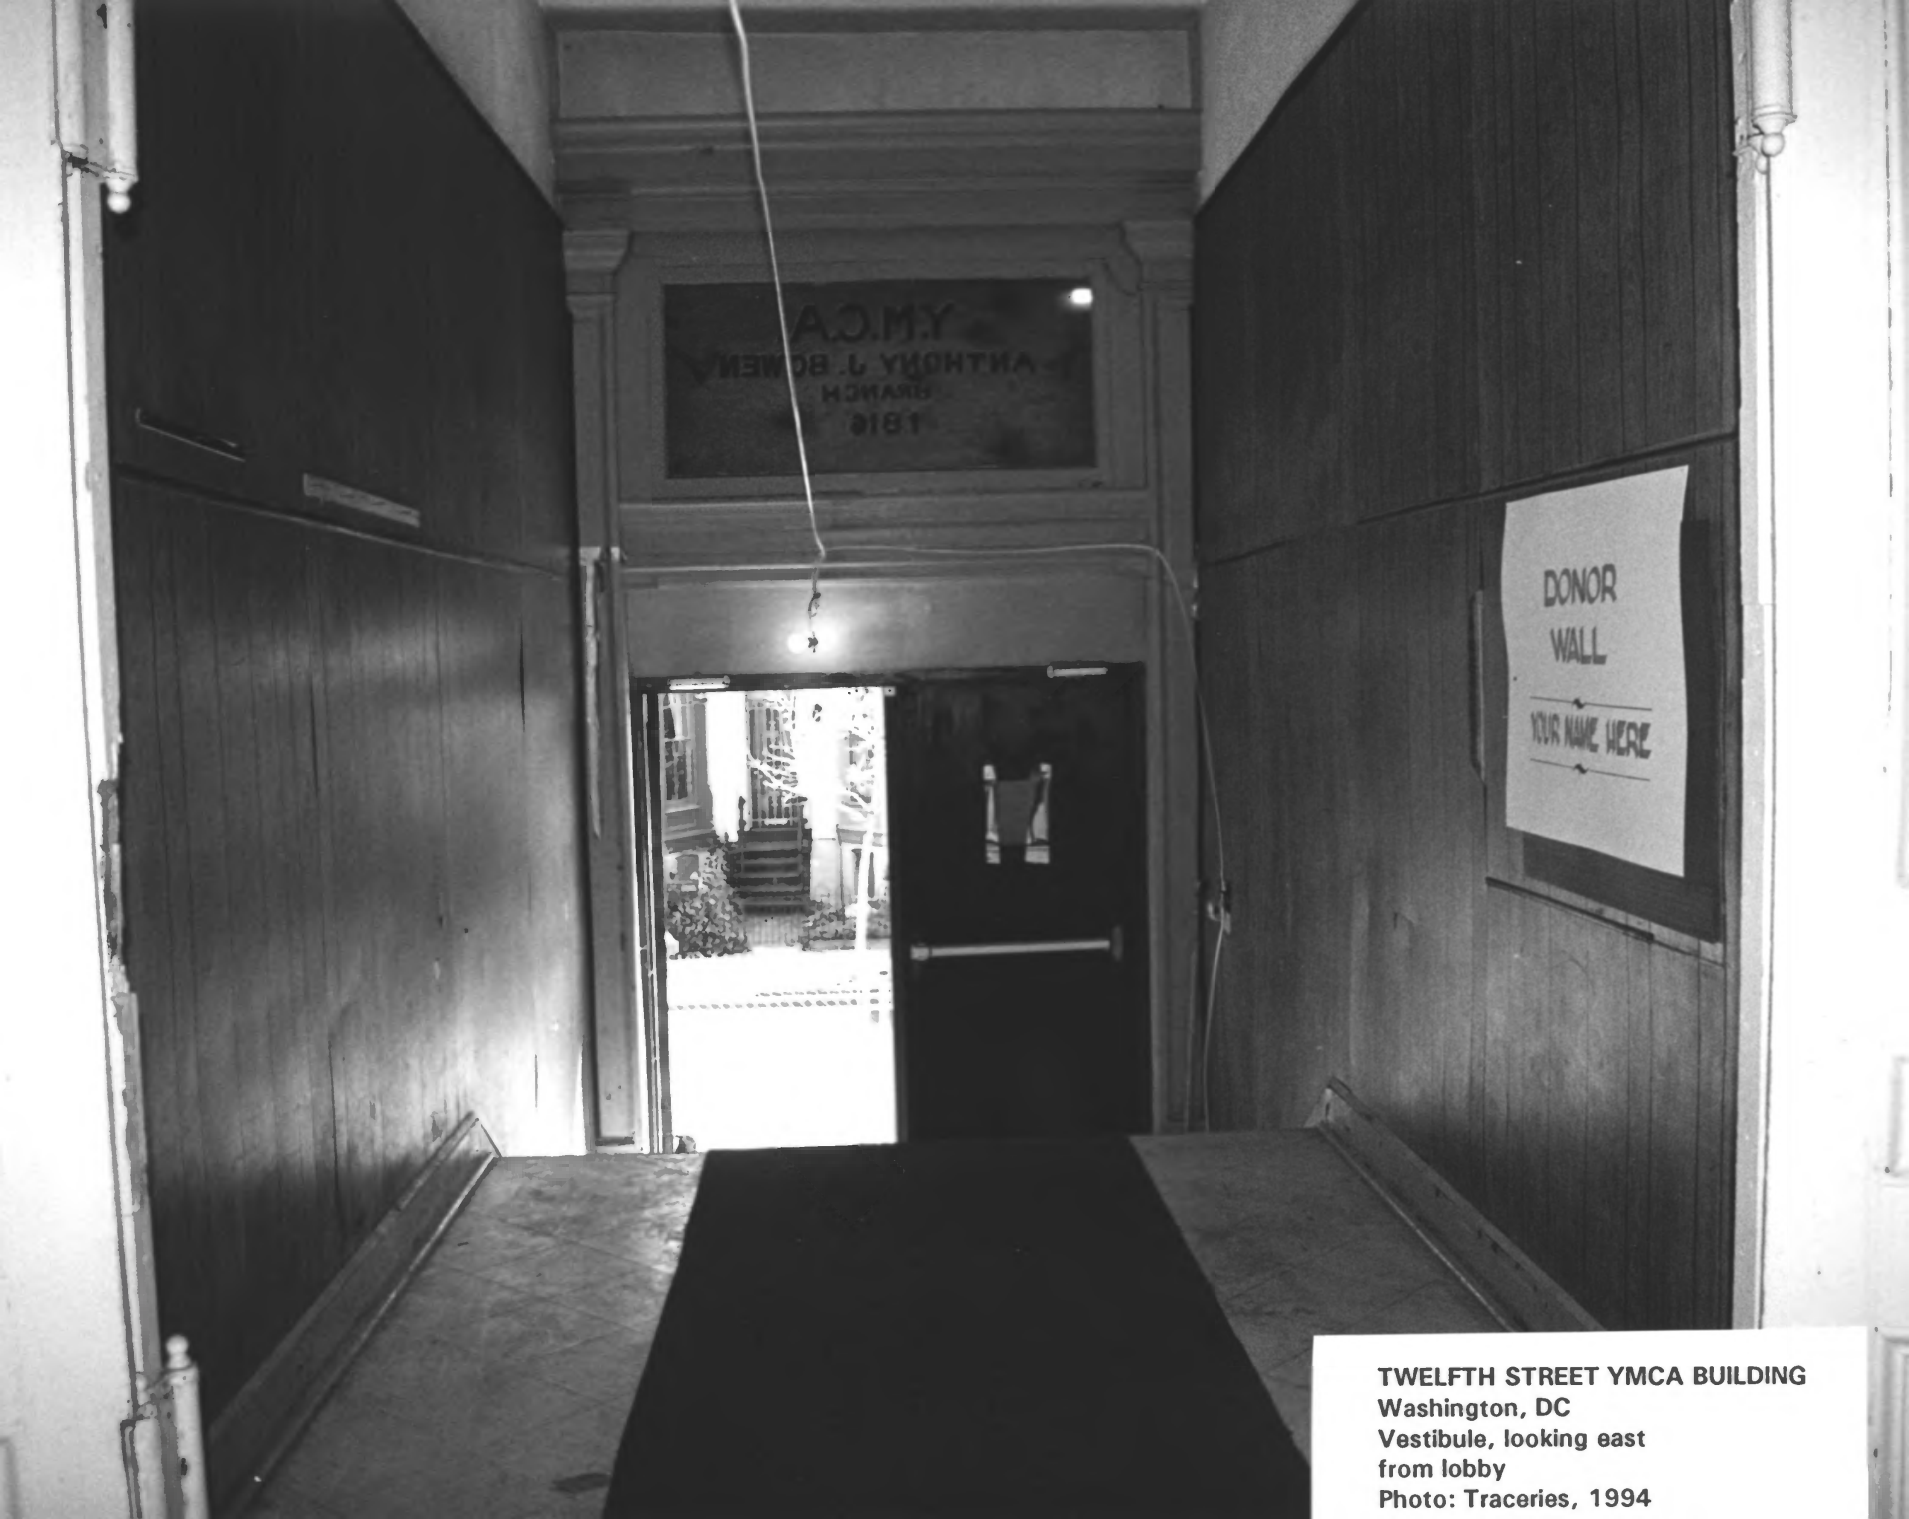

Y.M.C.A.
ANTHONY J. BOWEN
BRANCH
1916

DONOR
WALL
— — —
YOUR NAME HERE
— — —

TWELFTH STREET YMCA BUILDING
Washington, DC
Vestibule, looking east
from lobby
Photo: Traceries, 1994