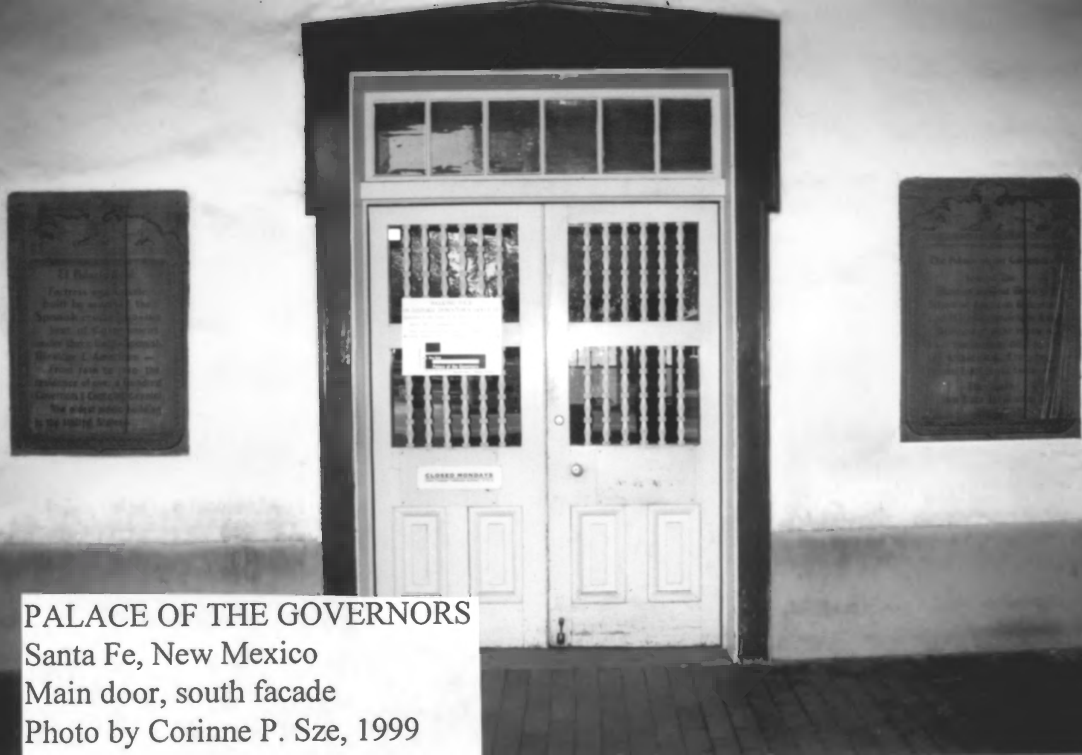

Palace of the Governors

Santa Fe, NM

Photo #6

Palace of the Governors

MUSEUM OF SOUTHWESTERN ARTS

PALACE OF THE GOVERNORS
Santa Fe, New Mexico
South facade portal
Photo by Corinne P. Sze, 1999

PALACE OF THE GOVERNORS

Santa Fe, New Mexico

Main door, south facade

Photo by Corinne P. Sze, 1999

PALACE OF THE GOVERNORS

Santa Fe, New Mexico

West facade

Photo by Corinne P. Sze, 1999

PALACE OF THE GOVERNORS

Santa Fe, New Mexico

Close-up of west facade

Photo by Corinne P. Sze, 1999

PALACE
WALKING TOURS

1000 BROADWAY, SUITE 1010

10:15 A.M.

Monday - Saturday

Adults \$10