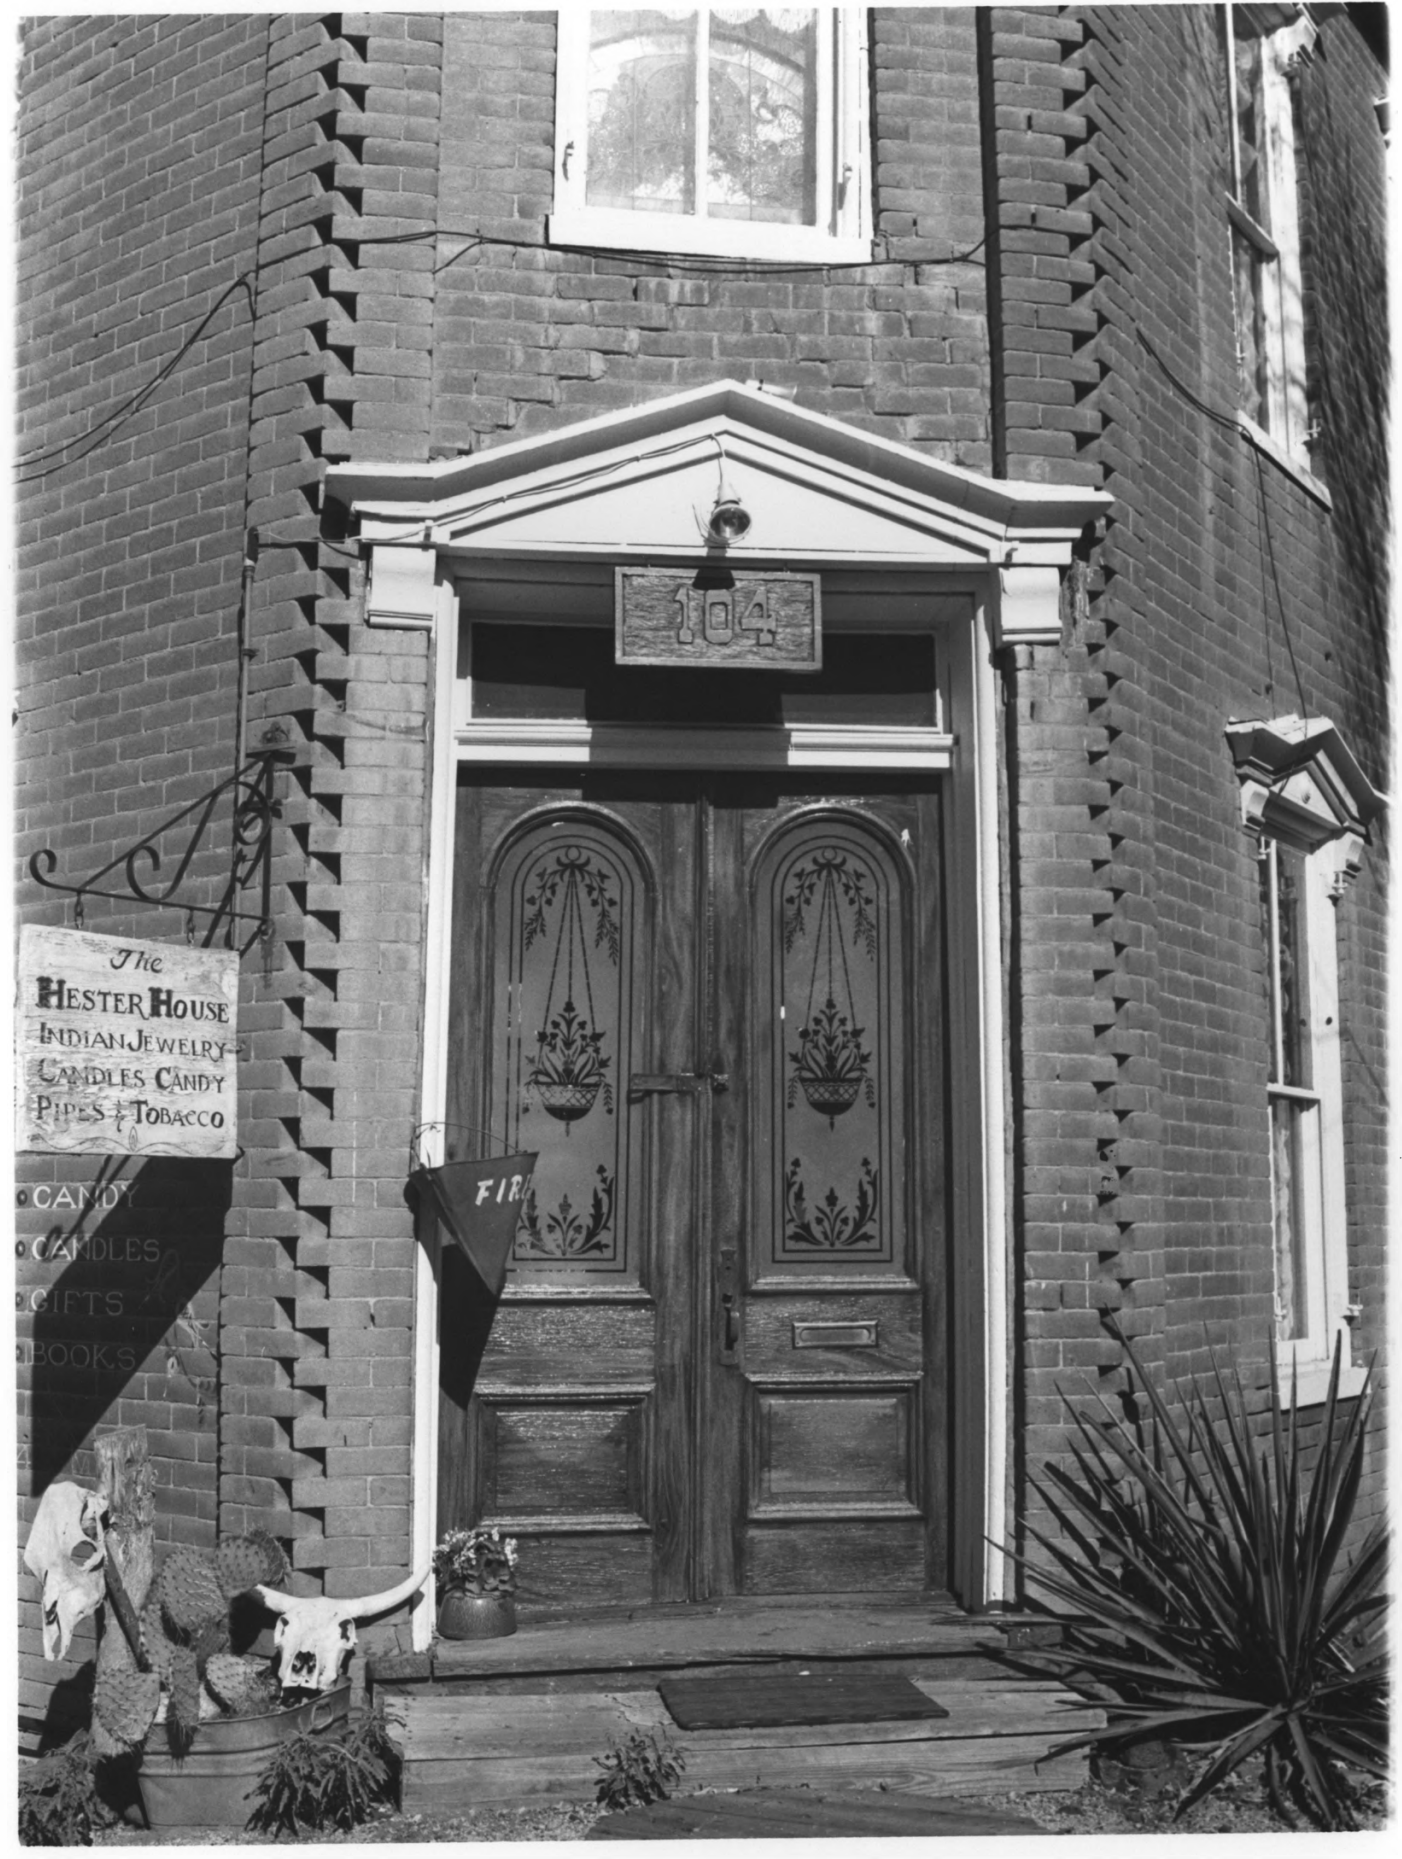

Santa Fe, N. M.

JAN 31 1977

Photo. # ~~5~~.47 @ 60

Grant County

MAY 23 1978

104

The
HESTER HOUSE
INDIAN JEWELRY
CANDLES CANDY
PIPES & TOBACCO

CANDY
CANDLES
GIFTS
BOOKS