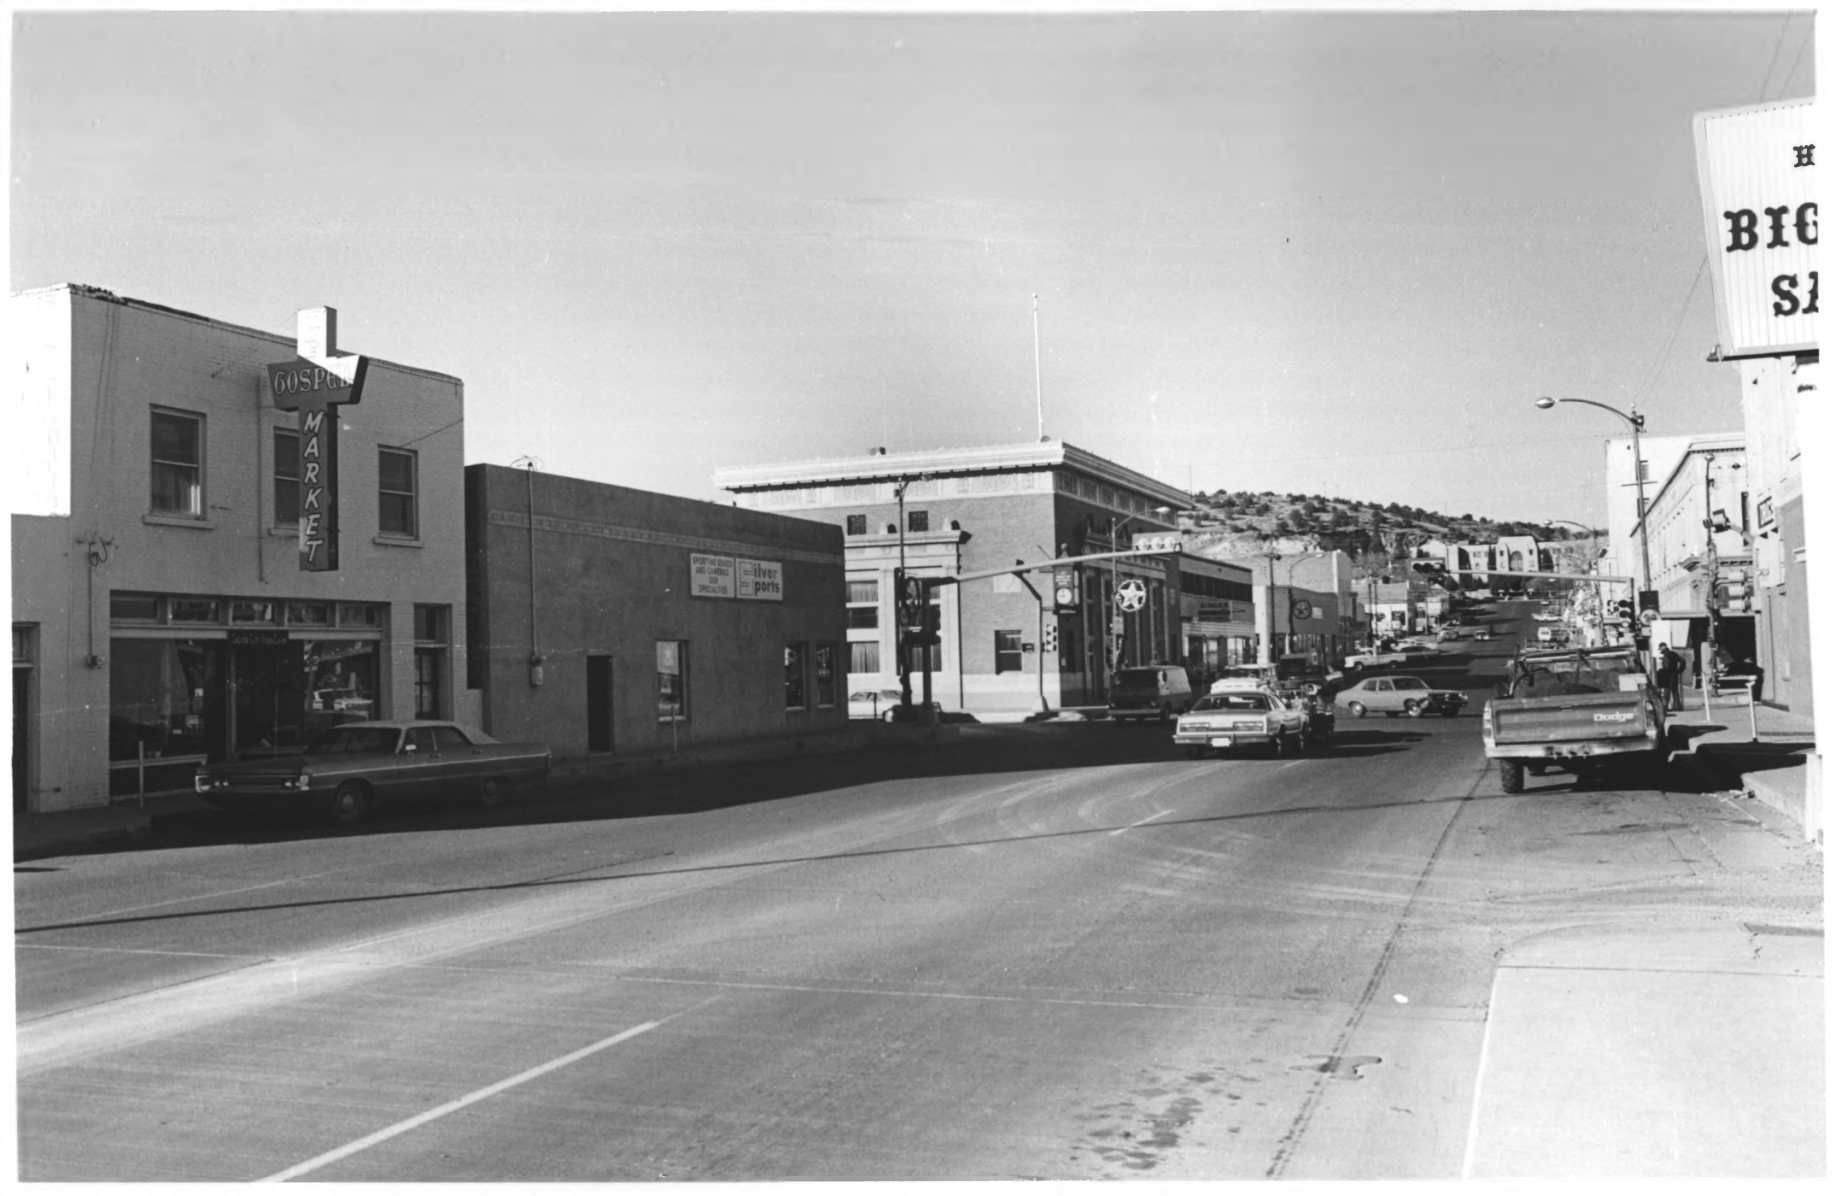

4960

Grant County

MAY 23 1978

SILVER CITY (NM) HISTORIC DISTRICT
RICHARD FEDERICT, PHOTOGRAPHER
SUPPLEMENTAL PHOTOGRAPHS

~~REDACTED~~ 5860

MAY 23 1978

GOSPEL
MARKET

SPORTS EQUIPMENT
AND CAMPING
SUPPLIES