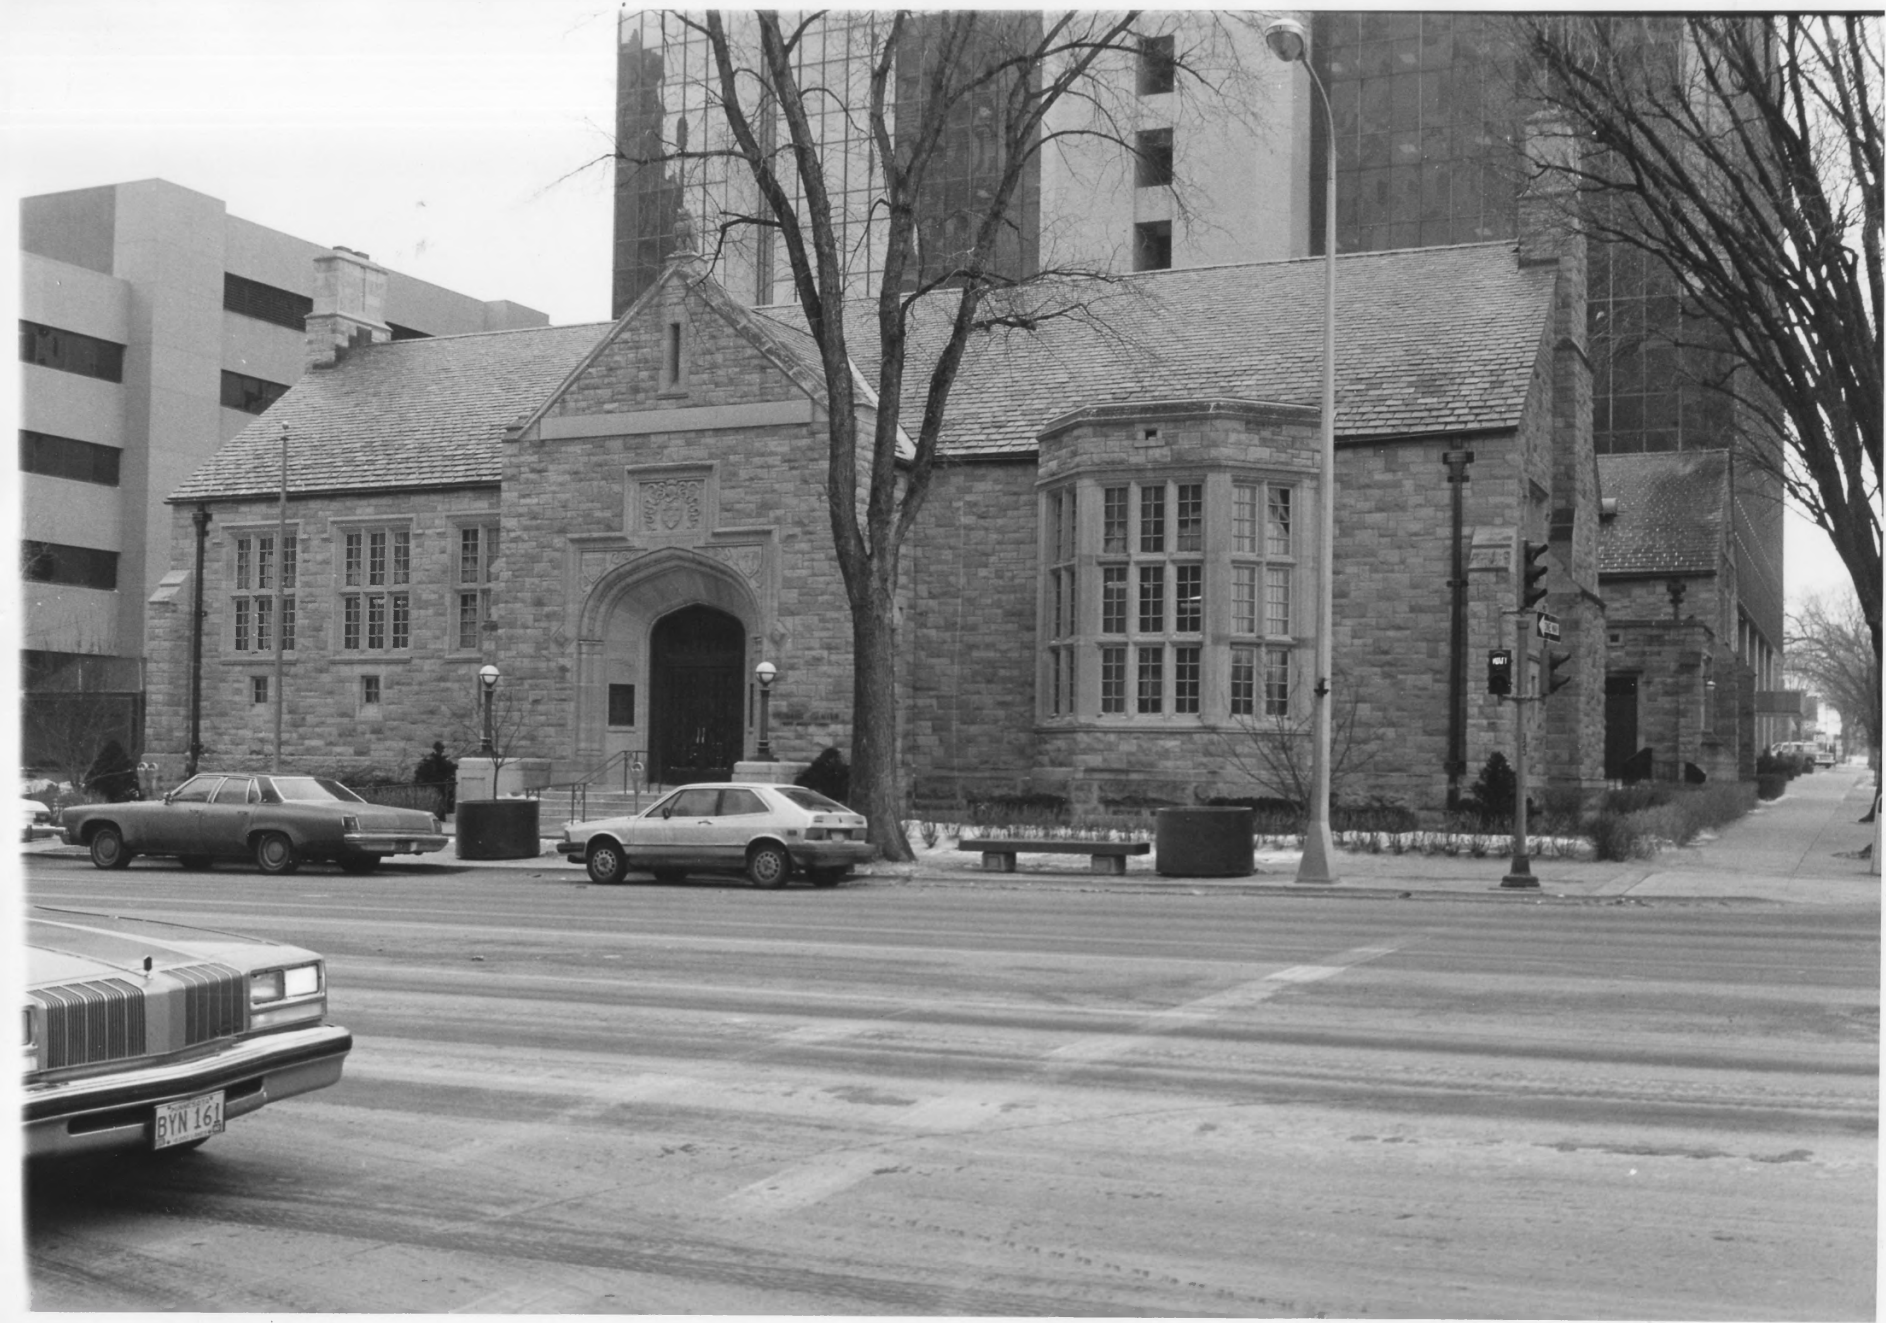

Rochester Public Library  
Rochester, MN; Olmsted County  
Photo: Curteich, C.T. Art-Colortone,  
Chicago  
ca. 1937 JUN 3 1980 1072  
Minnesota Historical Society, 690  
Cedar Street, St. Paul, MN 55101  
Facing southeast 1410

1410

JUL 2 1980

pub by Curteich-Chicago  
"C.T. Art-Colortone"

NOTICE: This material may be protected  
by copyright law (Title 17 U.S. Code)

FROM THE COLLECTIONS OF THE  
MINNESOTA HISTORICAL SOCIETY  
THIS PHOTOGRAPH IS FOR REFERENCE USE  
ONLY. IT MAY NOT BE REPRODUCED OR  
SOLD WITHOUT WRITTEN PERMISSION.