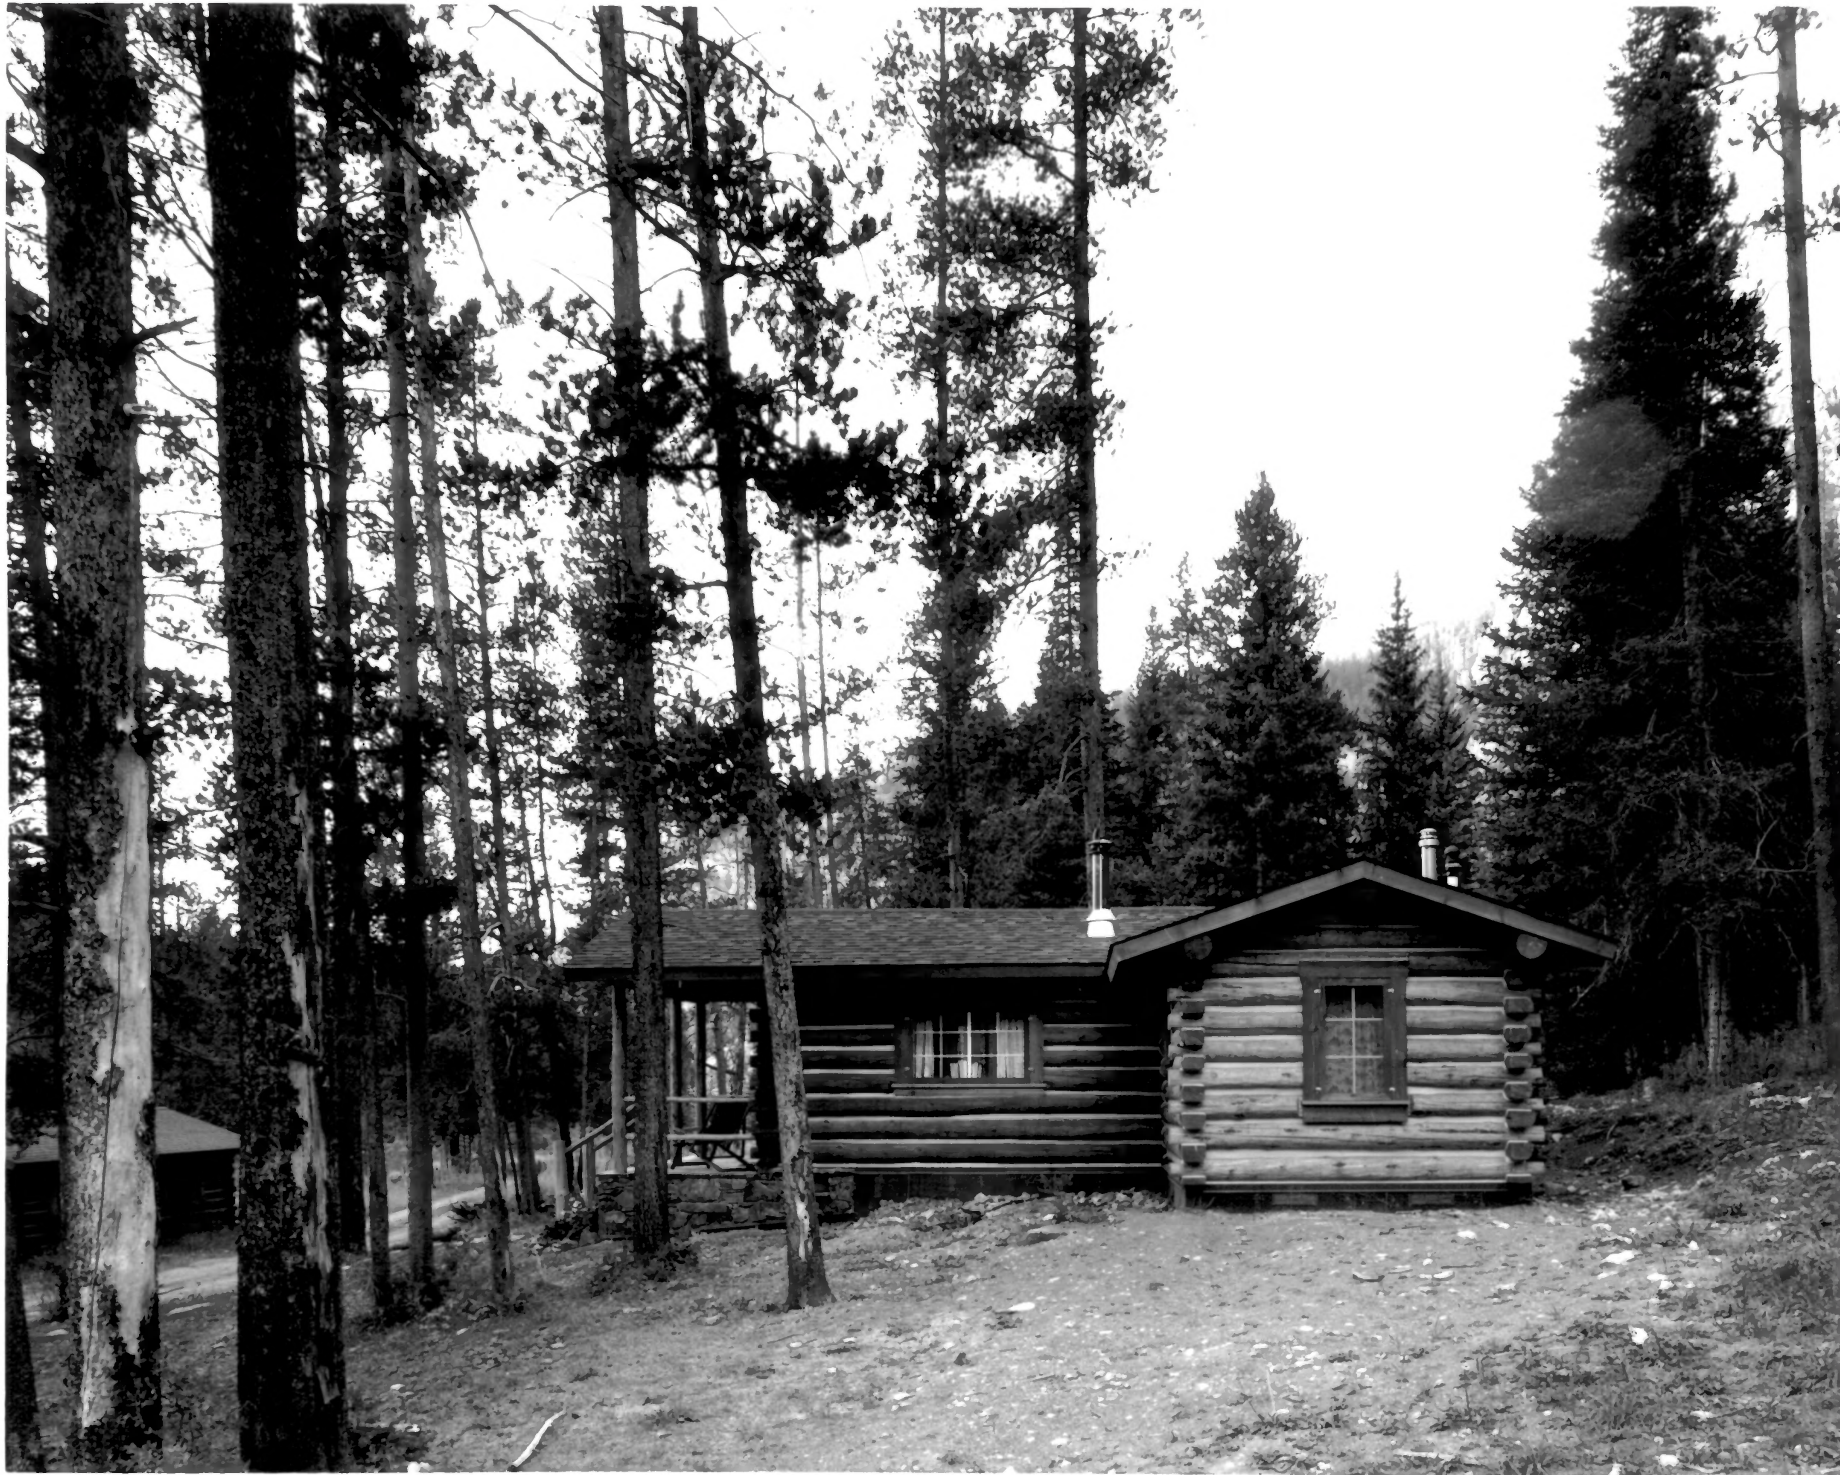

View is NNE looking at the (SW) front of the bldg.  
Photographer: Richard Collier

9-18-2001

Flat Creek Ranch, Cabin # 6 (pump house)

Located on the Flat Creek Ranch, approx. 12 mi. NE of

Jackson, Wyoming

Teton County

View is ENE looking at the (SW) front of the bldg

Photographer: Richard Collier

9-18-2001

Flat Creek Ranch, Cabin #11. (boy's cabin)

Located on Flat Creek Ranch, approx. 12 mi. NE of  
Jackson, Wyoming.