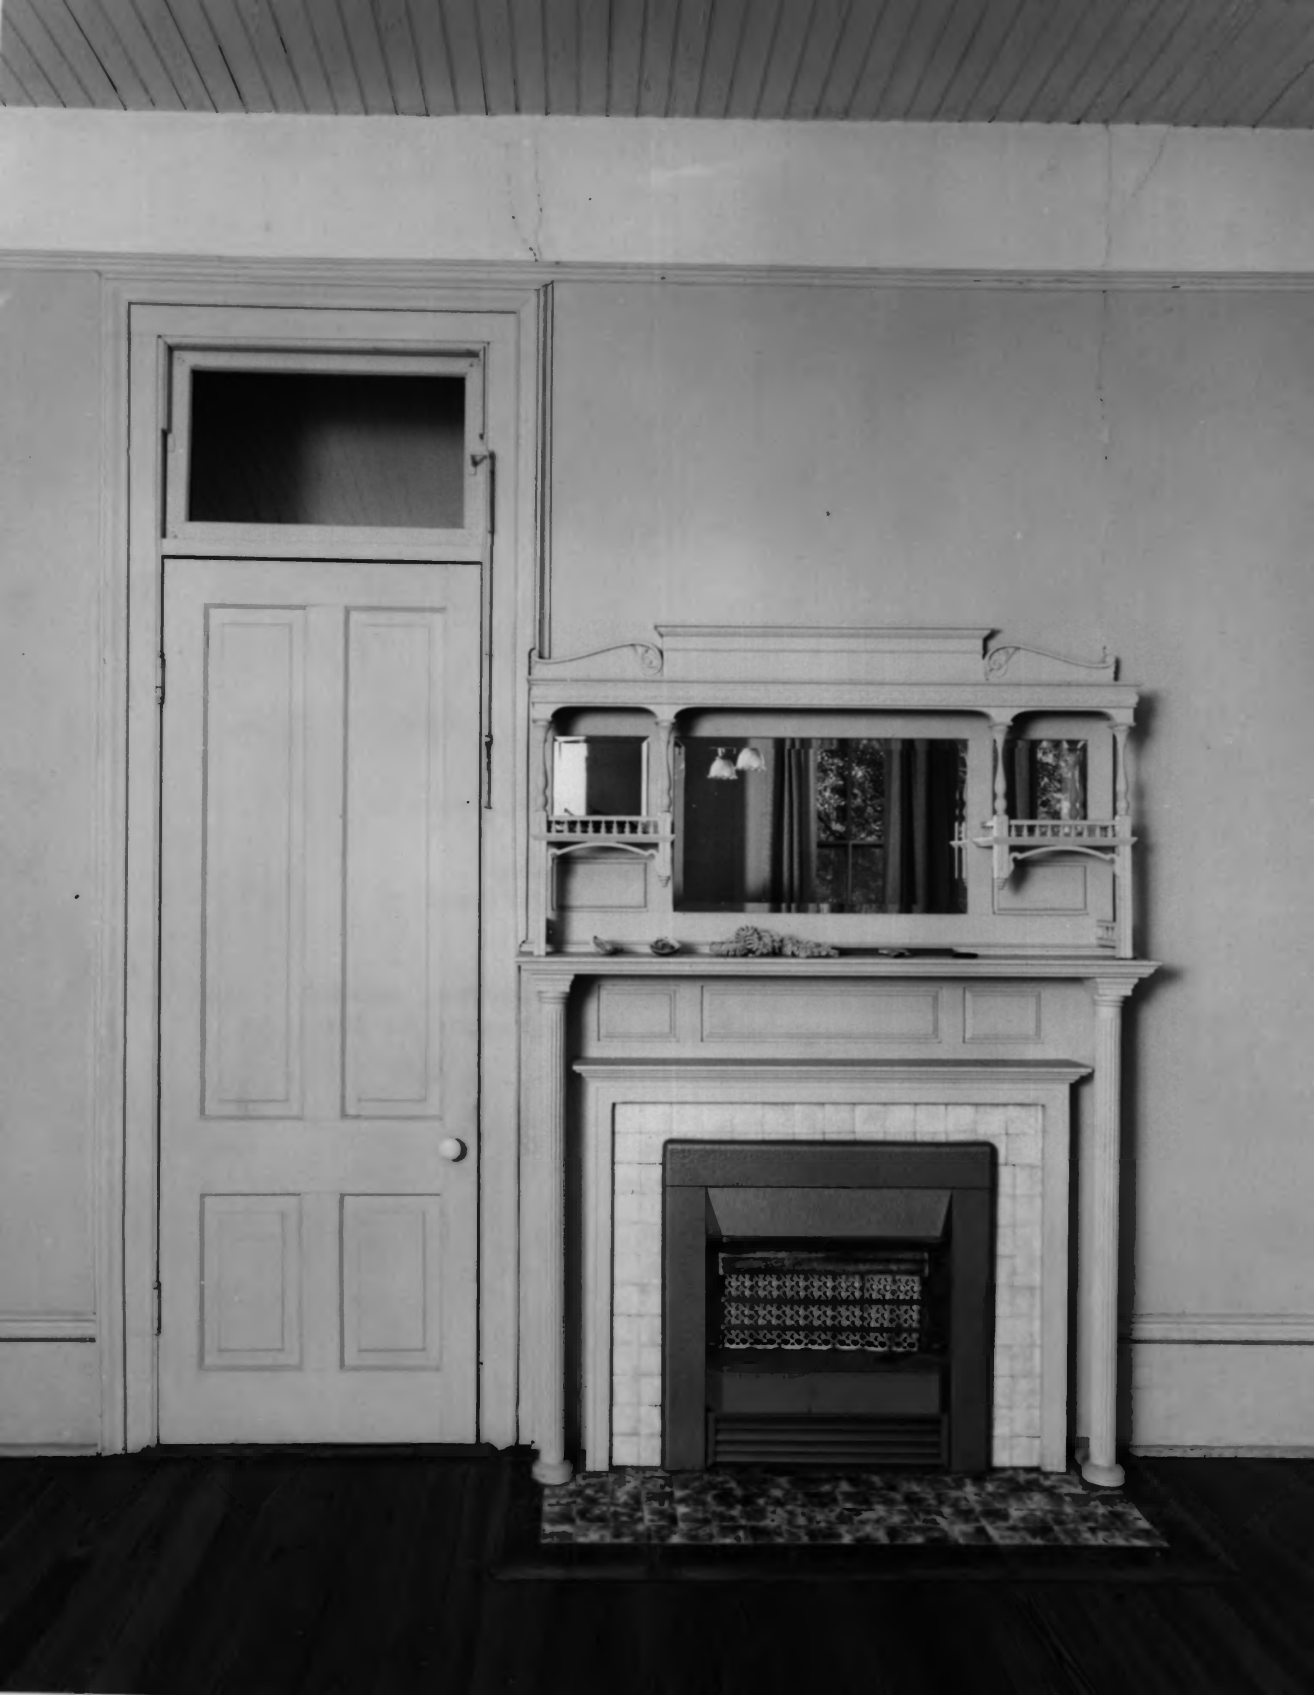

HIRAM WARNER HILL HOUSE

Greenville, Meriwether County, Georgia

Photographer: James R. Lockhart

Negative Filed: Georgia Department of  
Natural Resources

Date: June, 1982.

Description (10 of 16): Second floor  
central bedroom, northeast side; photog-  
rapher facing east.