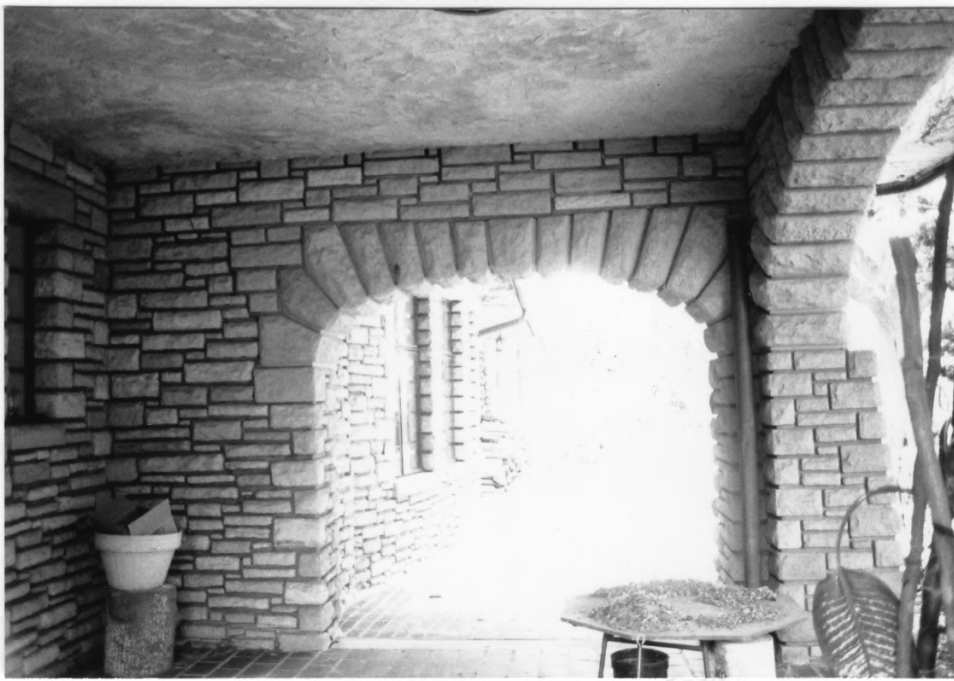

ENTRANCE PORTICO