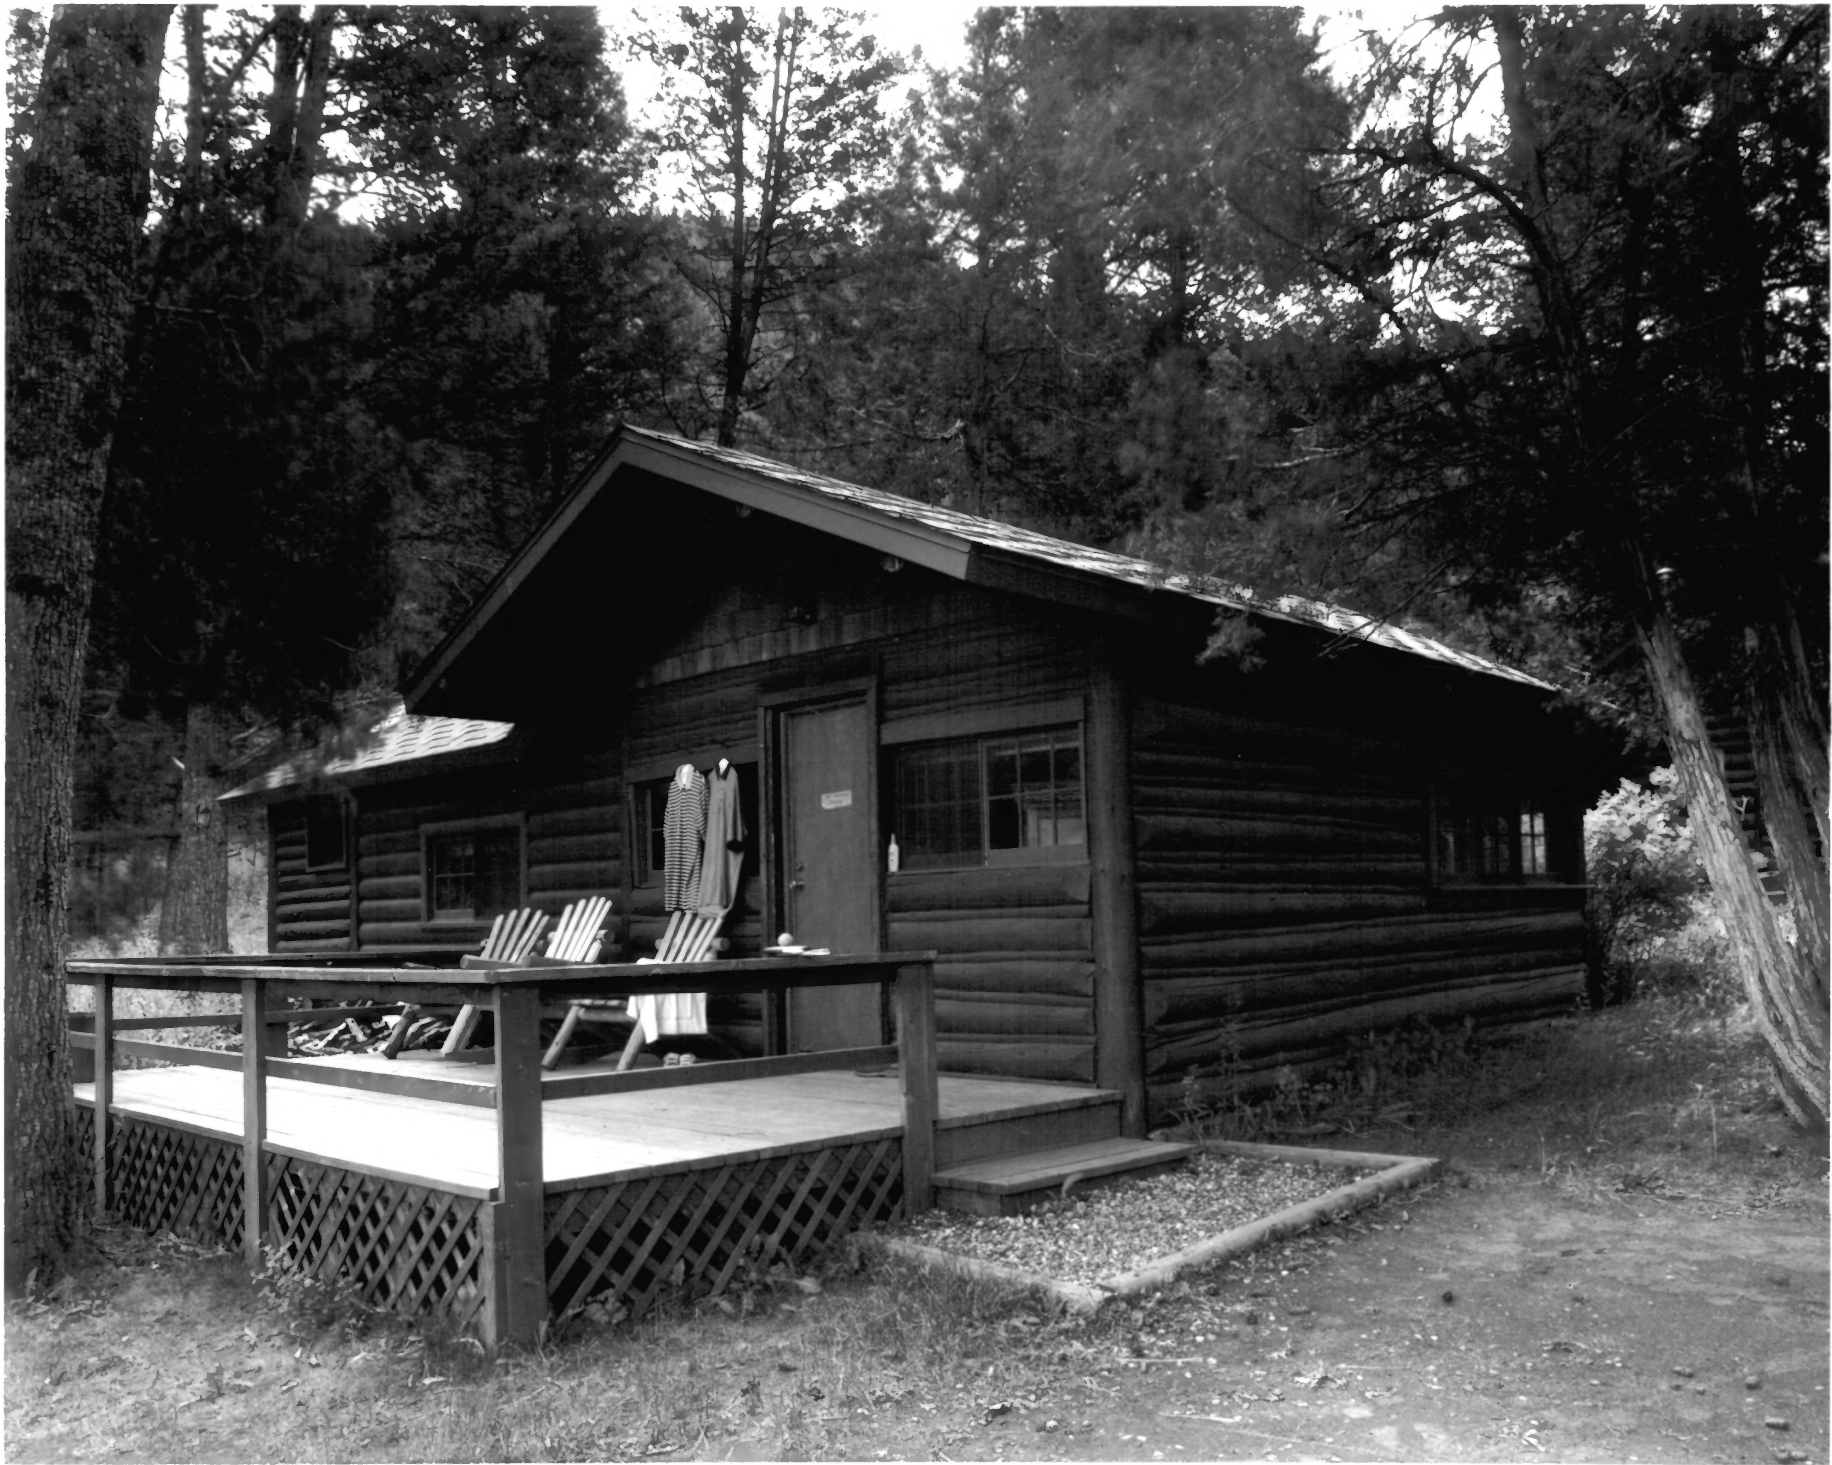

side of the cabin

Photographer: Richard Gillier

7-15-99

UXU Dude Ranch, Cabin

Located on Hwy 14/16/20 west of Cody, Wyoming

Park County

View is SE looking at the (North) front & (west) side of the cabin

Photographer: Richard Collier