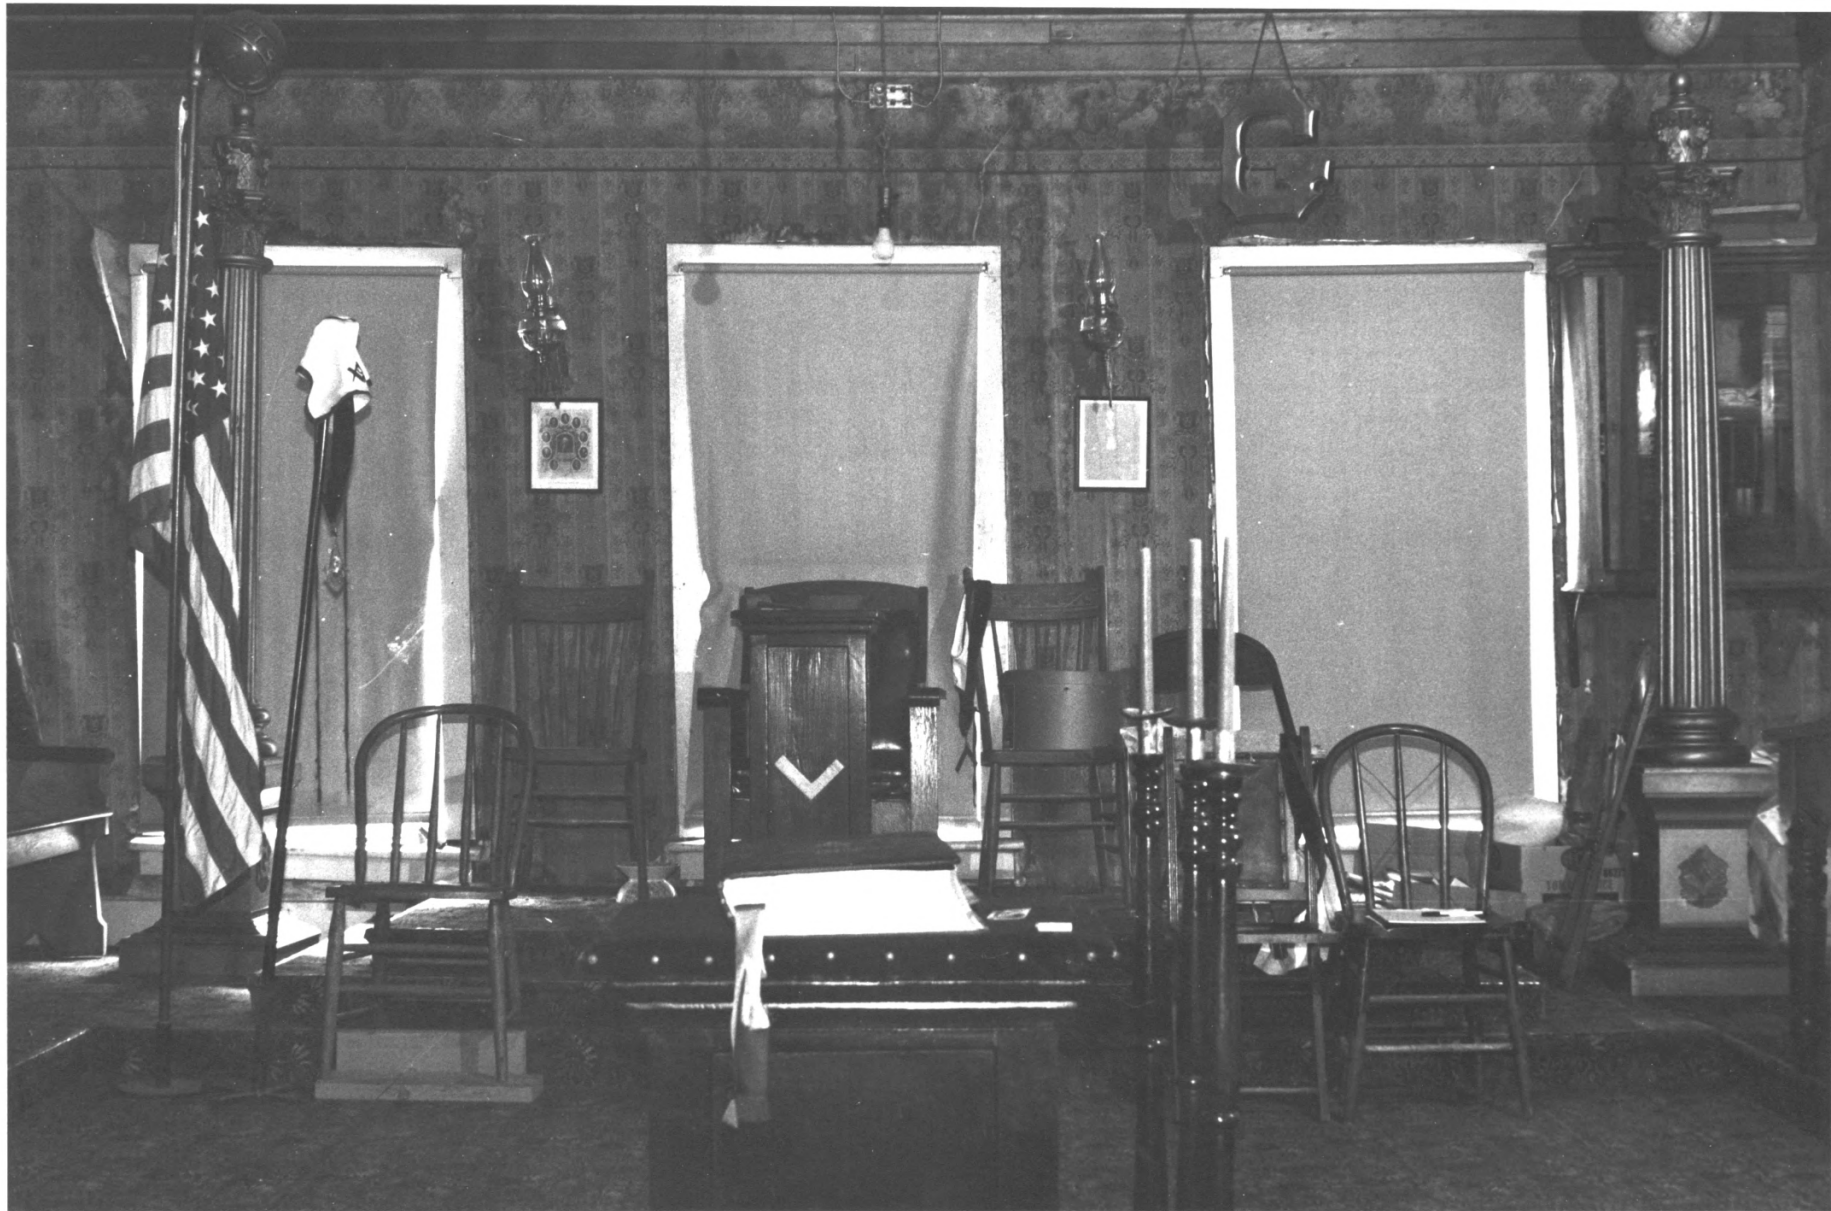

Murray Masonic Hall

Murray, Idaho

photograph by Nancy Renk

24 July 1986

negative on file at Idaho State
Historical Society

view from NW

photograph 1 of 2

Murray Masonic Hall

Murray, Idaho

photograph by Nancy Renk

24 July 1986

negative on file at

Idaho State Historical Society

view of interior second floor, from S

photograph 2 of 2