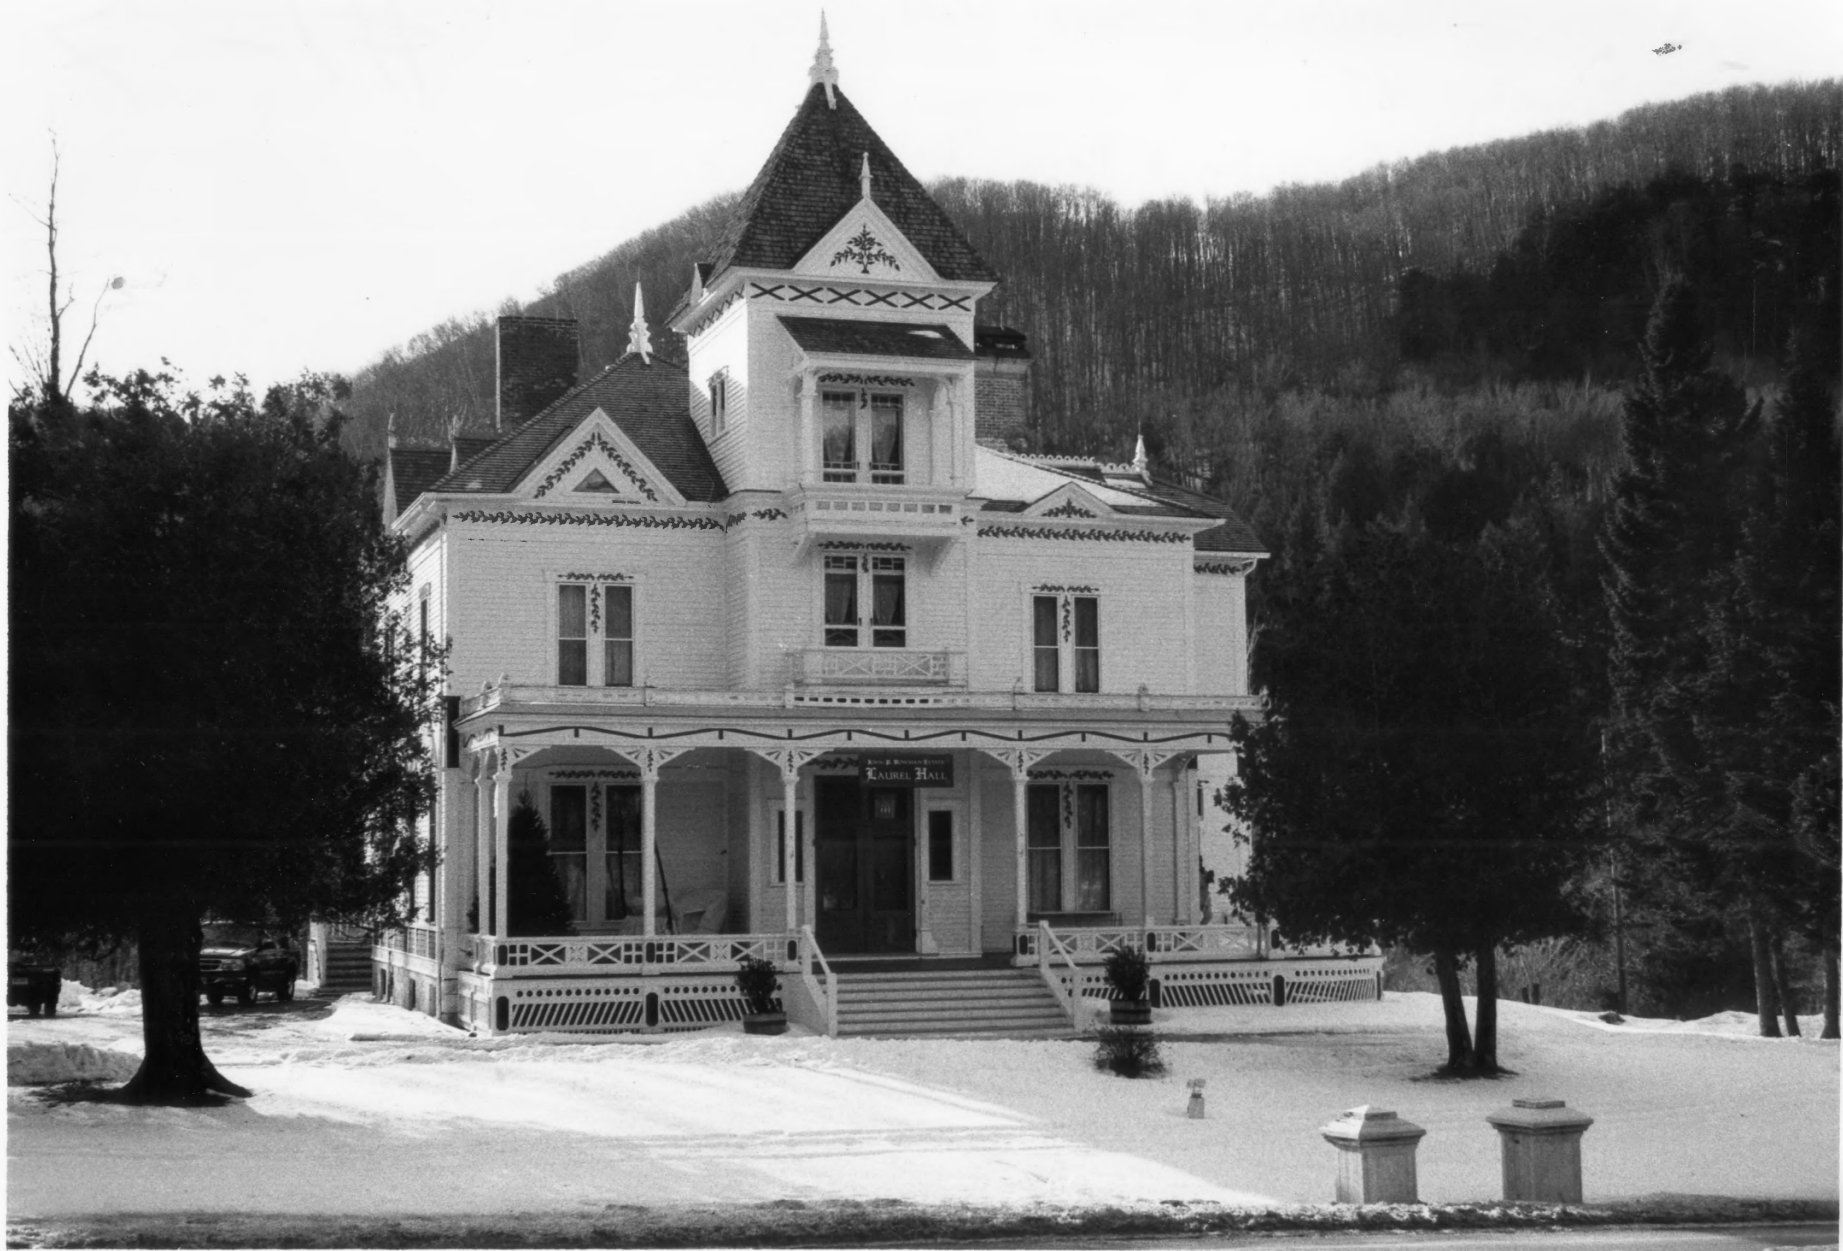

Date: March 1998

Negative @ VT Div. for Historic Preservation

View looking ENE to mausoleum (#5)

Photo 4

#1-3

Laurel Glen Mausoleum / Laurel Hall

Rutland County, VT

Credit: Douglas Terpstra & Pam Daly