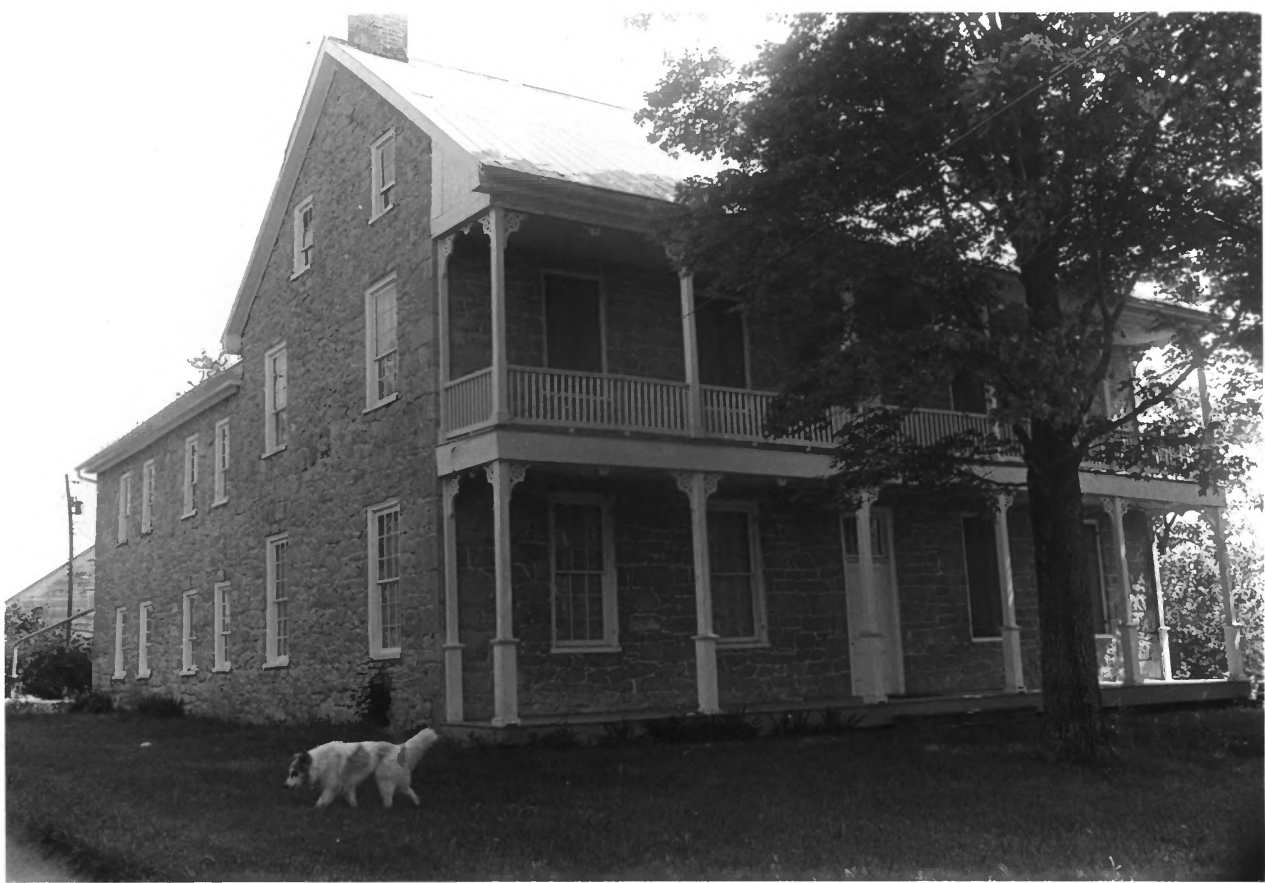

DORSEY-PALMER HOUSE

APR 15 1978

Vicinity of Hagerstown

Washington County, Maryland

Photo by Paula Dickey

Exterior rear from northeast

June 1974

DEC 5 1977

102

DORSEY-PALMER HOUSE

APR 15 1978

Vicinity of Hagerstown

Washington County, Maryland

Photo by Paula Dickey

Front facade from southwest

June 1974