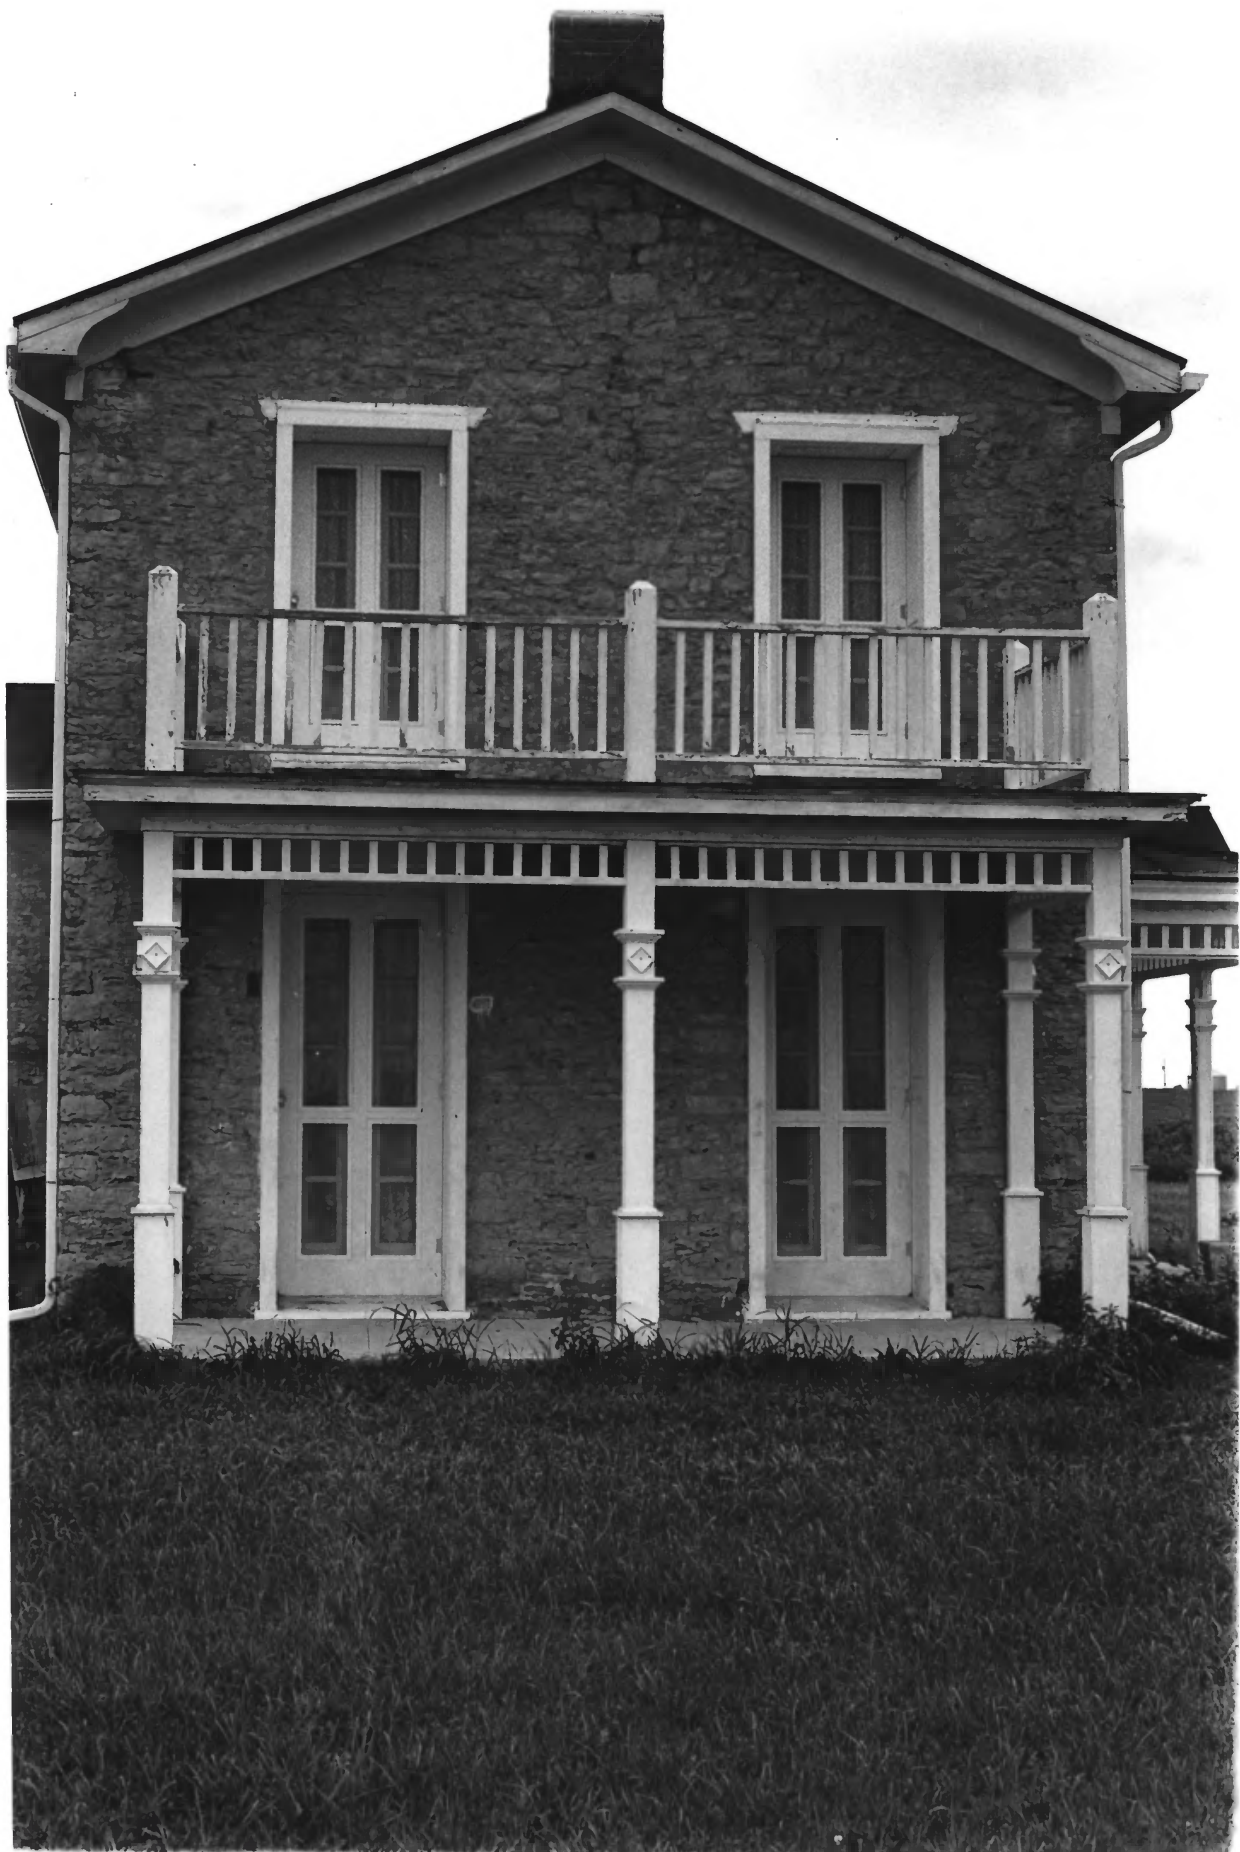

Gratiot House, Shullsburg vicinity,
Lafayette County, Wis., 1978. Photo
by David Donath. Neg. at WI Hist.
Society. South facade photographed
from south. Photo #1 **APR 20 5 1979**

JAN 8 1980

Gratiot House, Shullsburg vicinity,
Lafayette County, Wis., 1979. Photo
by David Donath. Neg. at WI Hist.
Society. End view photographed
from west. Photo #2 of 2 **NOV 05 1979**