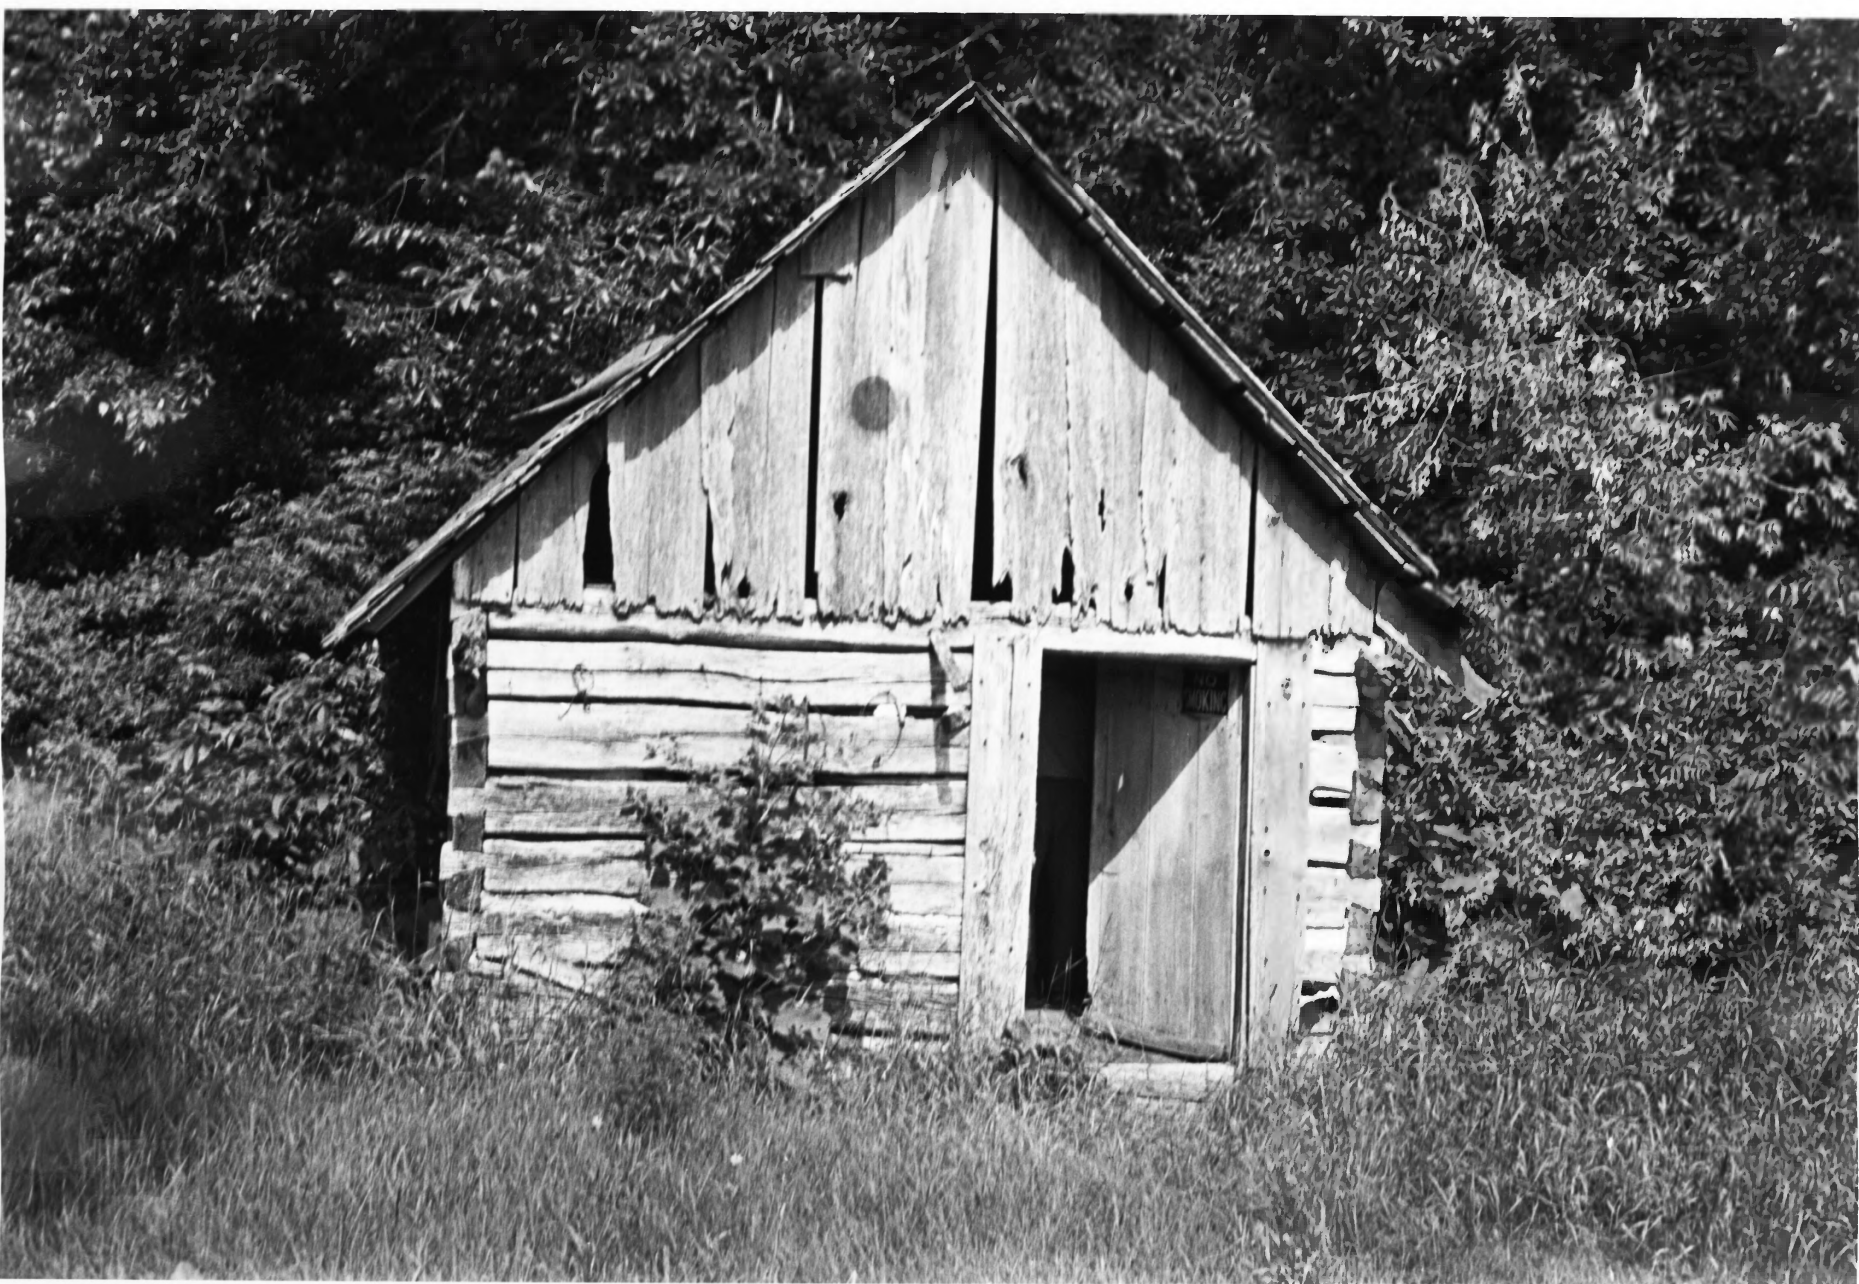

Minnesota Historical Society, 690
Cedar St., St. Paul, MN 55101
Left: corn crib; right: chicken
house: looking north

05987/19

7/23/85

August and Augusta Tonn Farmstead
Carlos Twp., Douglas County, MN
Elroy Quenroe
1972