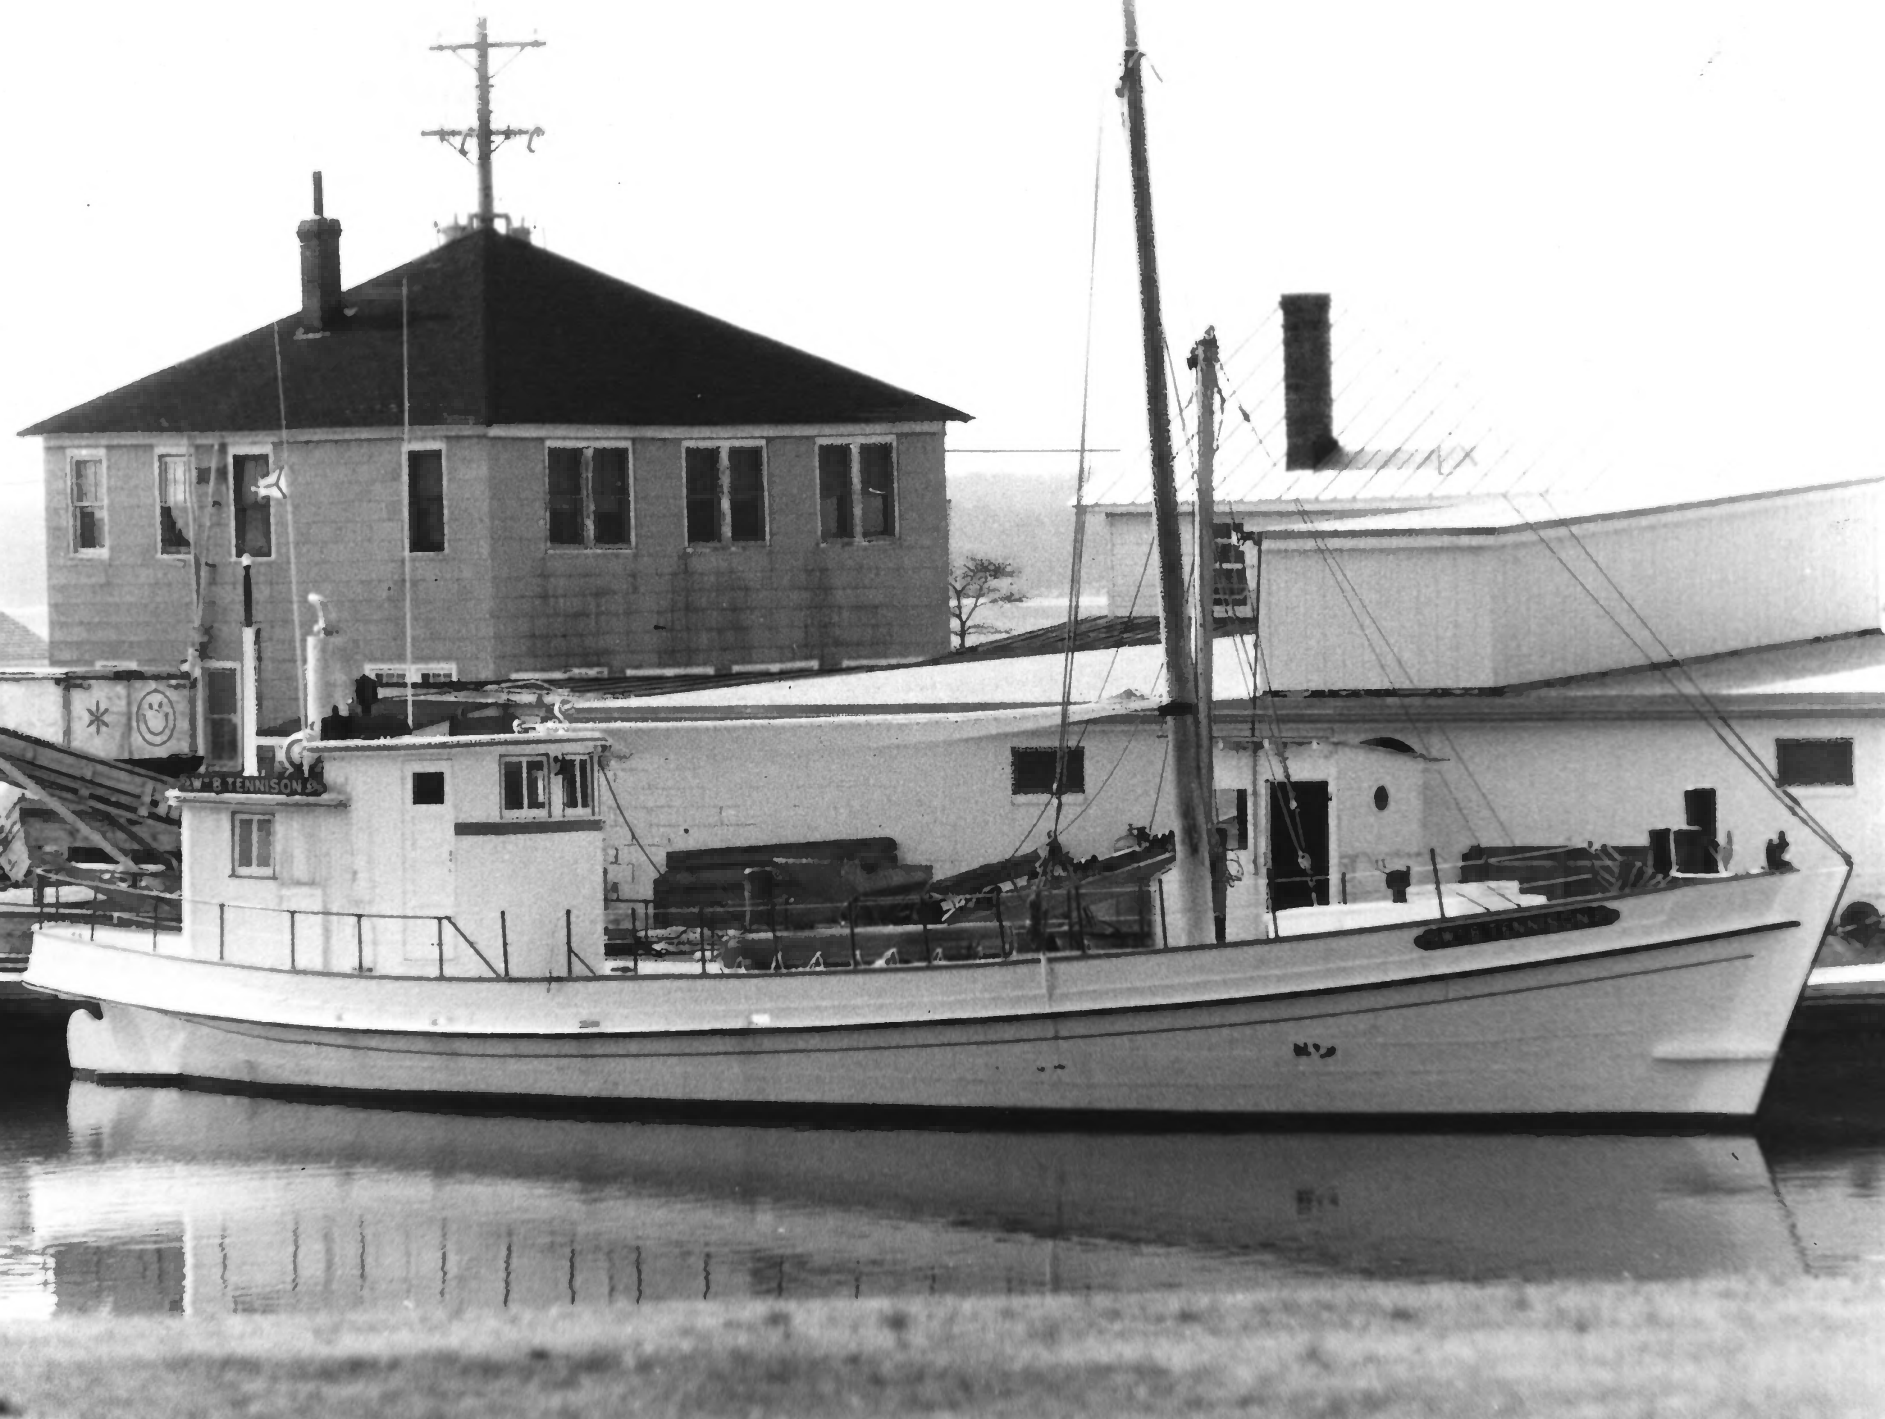

CT-424

William B. Tennison, Chesapeake Bay Bugeye  
Solomon's Island, Calvert County, Maryland

~~Merry Stinson~~, May 1979

Neg. located at MHT

→ Jim Mikursky, photographer  
1 of 8

JAN 9 1980

Chesapeake Bay Bugeye,  
(Cum B. Tennison)

CT-424

William B. Tennison, Chesapeake Bay Bugeye  
Solomon's Island, Calvert County, Maryland

~~Mary Stinson~~, May 1979

Neg. located at MHT

→ Tim Mihursky, photographer  
2 of 8

MAR 27 1980  
JAN 9 1980

Chesapeake Bay Bugeye,  
- (wm B. Tennison)

Photographed by Tim Mihursky  
May, 1979

W B TENNISON

CT-424

William B. Tennison, Chesapeake Bay Bugeye  
Solomon's Island, Calvert County, Maryland

Merry Stinson, May 1979

Neg. located at MHT

3 of 8

MAR 27 1980