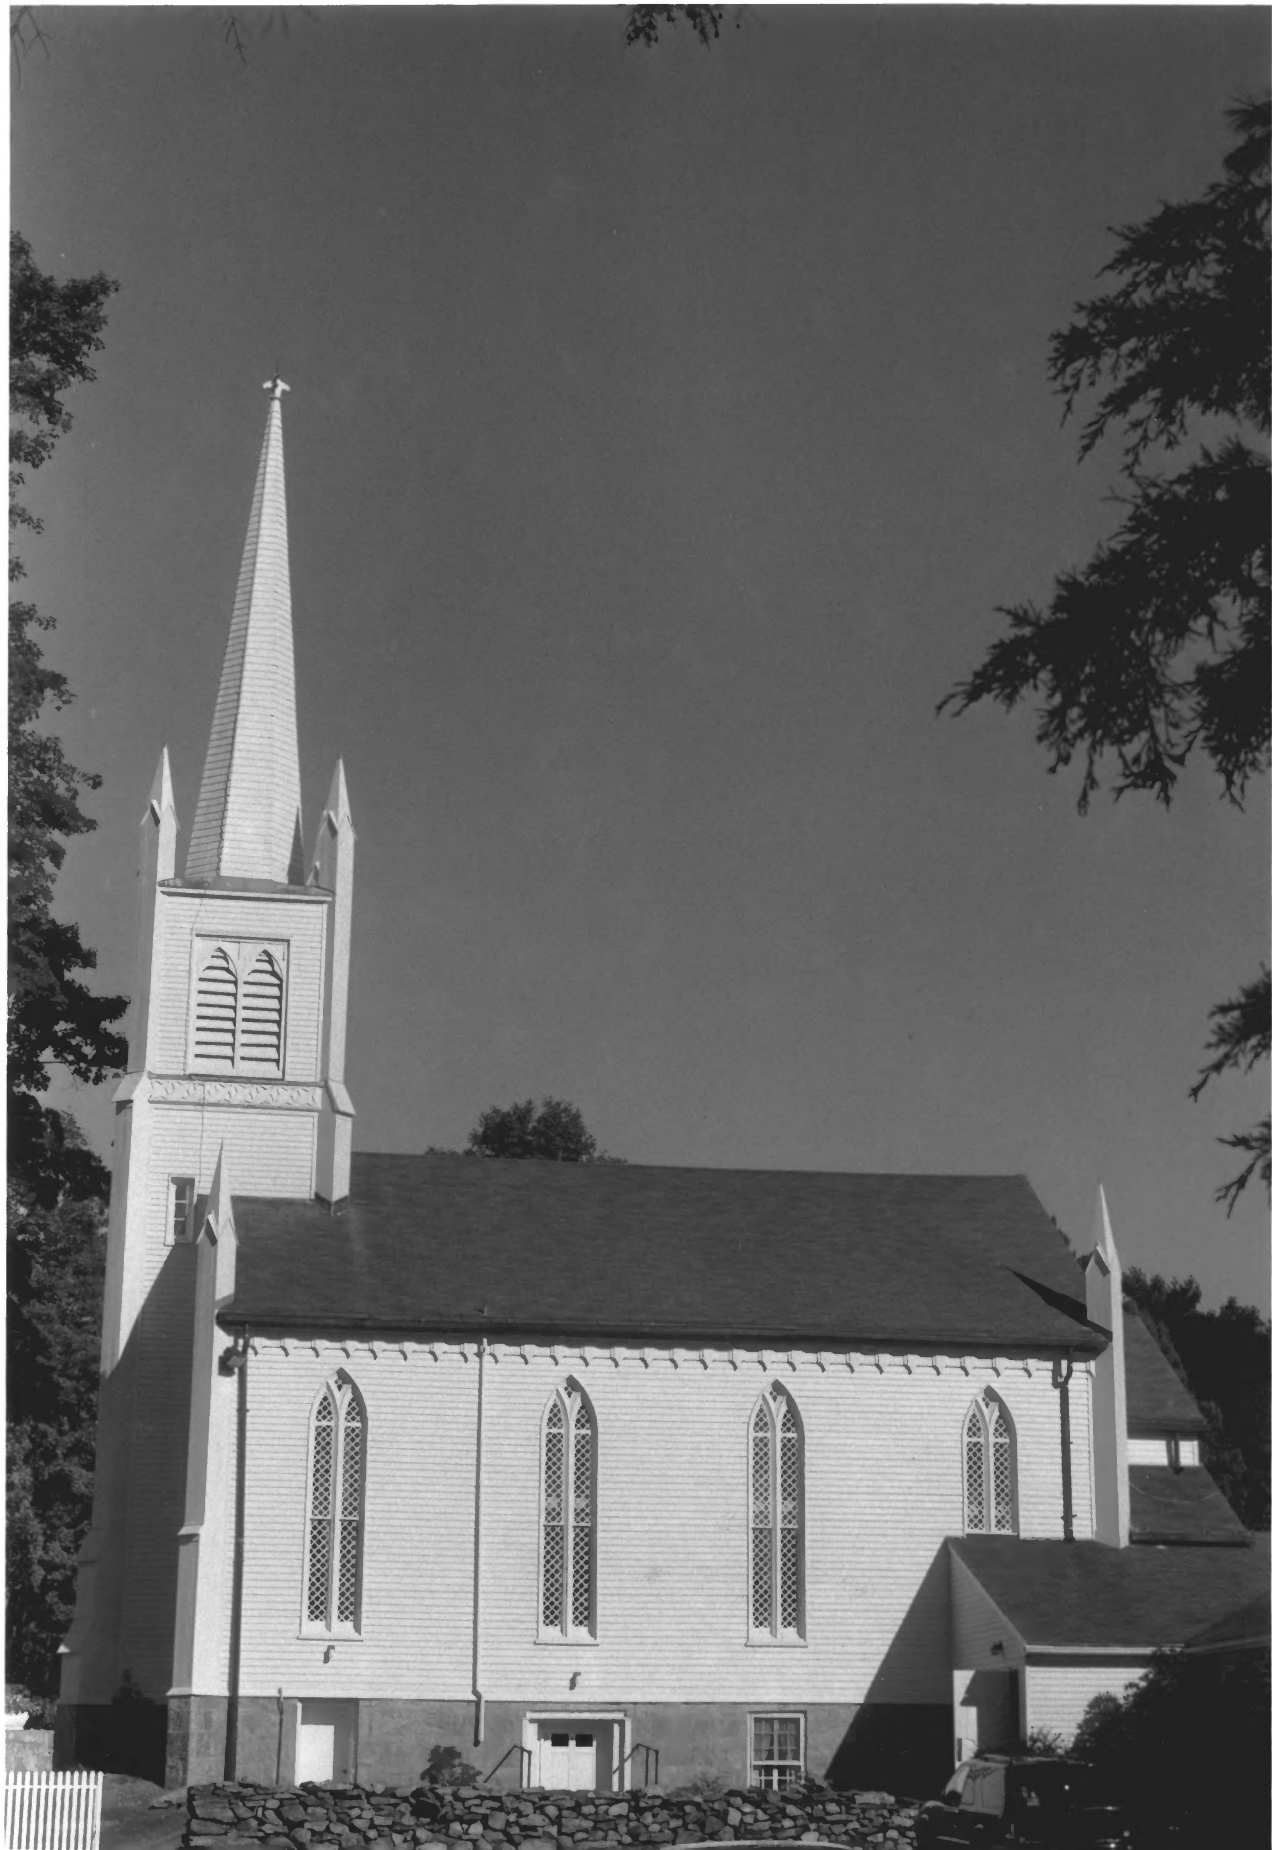

CHRIST EPISCOPAL CHURCH AND TASHUA BURIAL GROUND
TRUMBULL, FAIRFIELD COUNTY, CT

1

CHRIST EPISCOPAL CHURCH AND TASHUA BURIAL GROUND
TRUMBULL, FAIRFIELD COUNTY, CT

2

CHRIST EPISCOPAL CHURCH AND TASHUAL BURIAL GROUND
TRUMBULL, FAIRFIELD COUNTY, CT