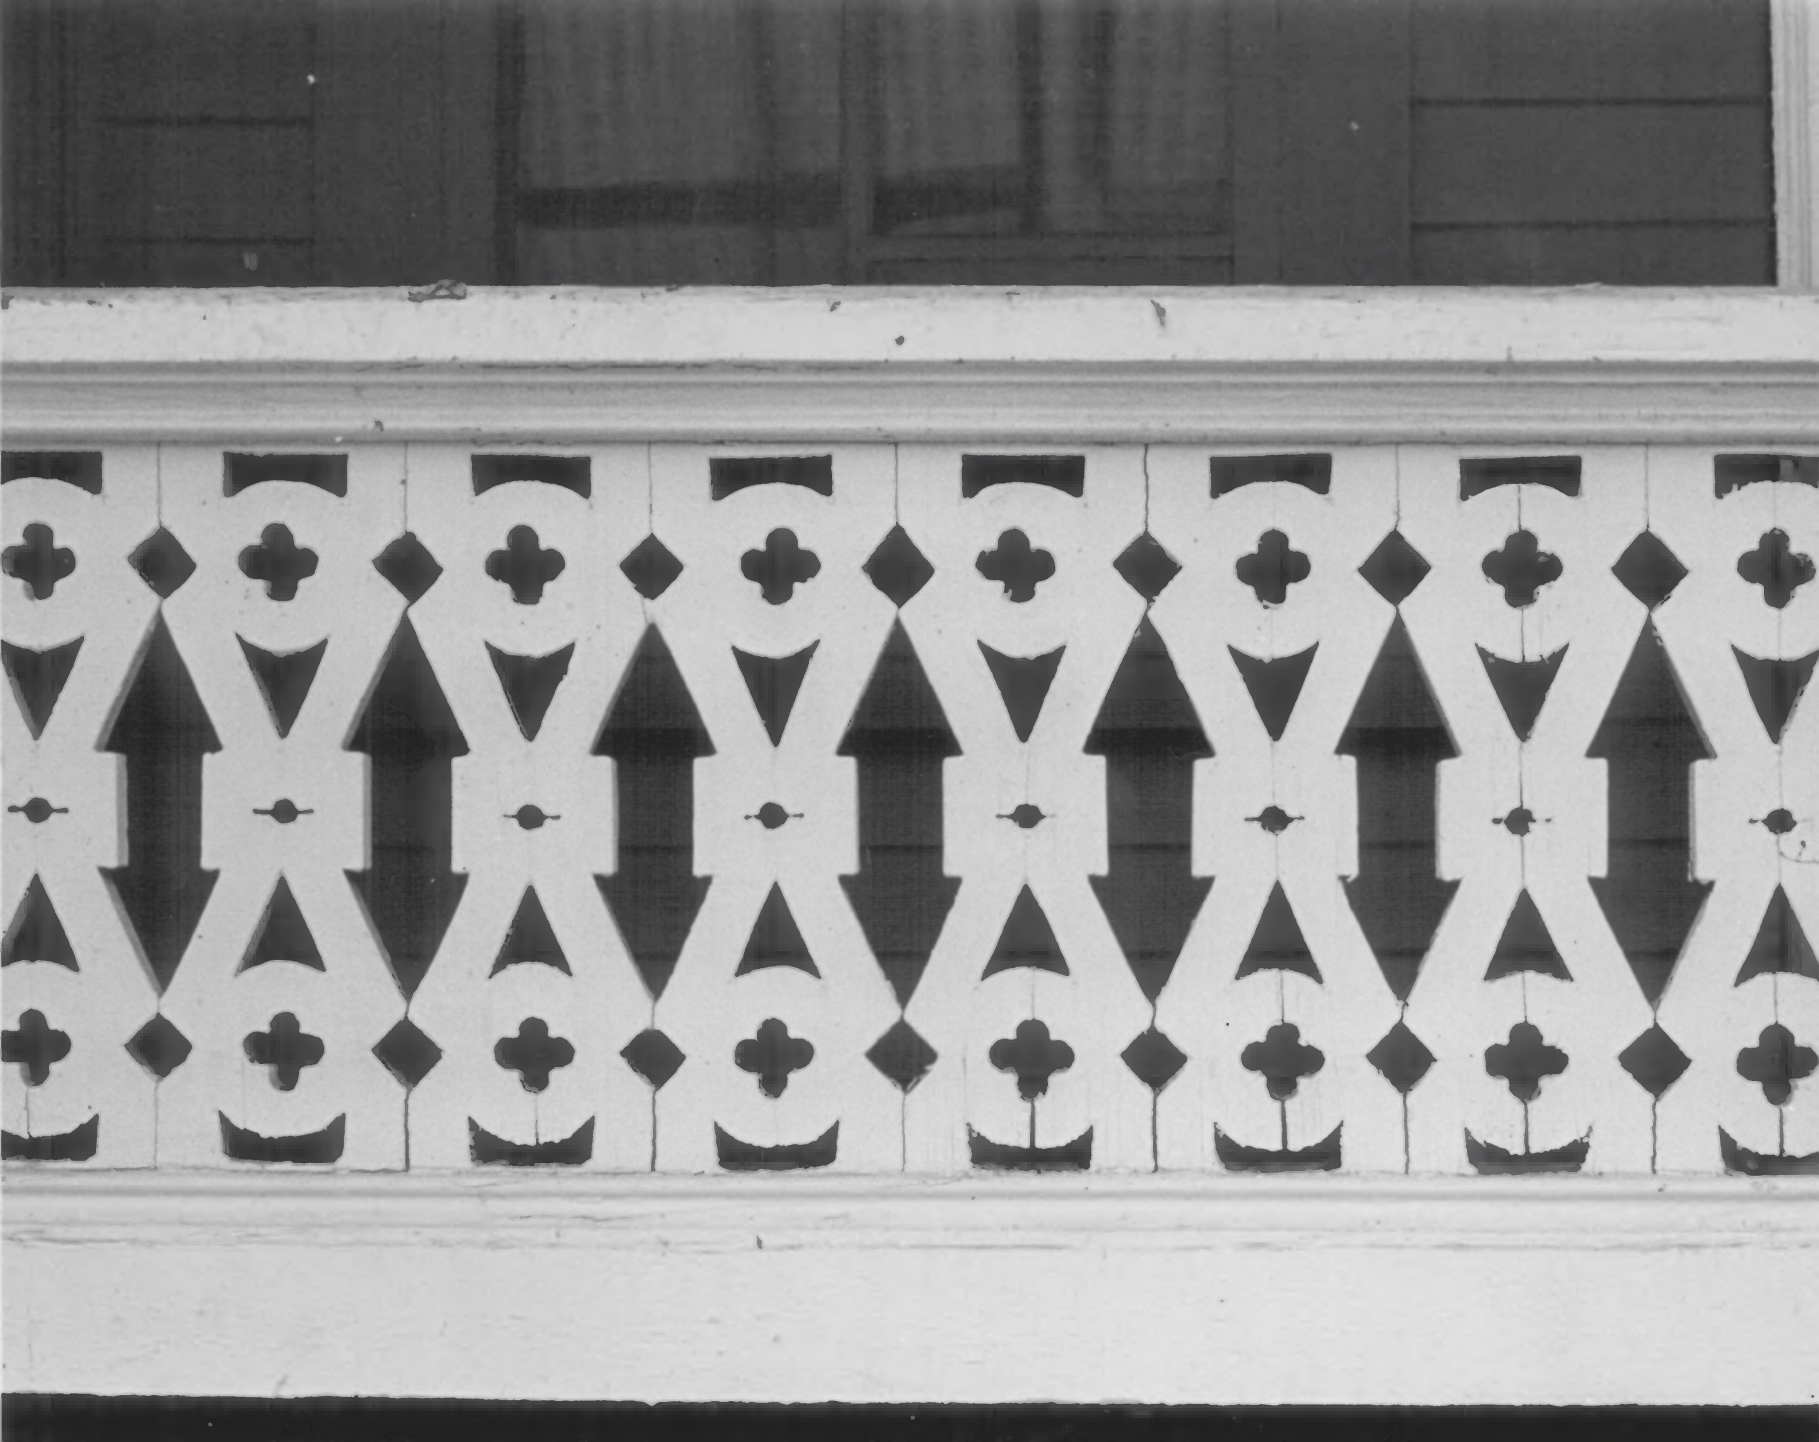

RESIDENCE OF JOHN E. MORGAN, CORNER OF CHURCH AND JACKSON STREETS.

MORGAN, JOHN R., HOUSE. 234 Church Ave.,
Oshkosh, Winnebago County, WI. Photo by
unknown, 1887. No negative. View from
north. Photo #1 of 29.

MORGAN, JOHN R., HOUSE. 234 Church Ave.,
Oshkosh, Winnebago County, WI. Photo by Edw.
Noyes, Jan. 1983. Negative at Winn. Hist.
Society. View from north. Photo #2 of 29.

MORGAN, JOHN R., HOUSE. 234 Church Ave.,
Oshkosh, Winnebago County, WI. Photo by
Edw. Noyes, Jan. 1983. Negative at
Winn. Hist. Society. View from east.
Photo #3 of 29.

MORGAN, JOHN R., HOUSE. 234 Church Ave.,
Oshkosh, Winnebago County, WI. Photo by
Edw. Noyes, May 1983. Negative at
Winn. Hist. Society. Detail of tower.
Photo #4 of 29.

MORGAN, JOHN R., HOUSE. 234 Church Ave.,
Oshkosh, Winnebago County, WI. Photo by
Edw. Noyes, May 1983. Negative at Winn.
Hist. Society. View of porch from west.
Photo #5 of 29.

MORGAN, JOHN R., HOUSE. 234 Church Ave.,
Oshkosh, Winnebago County, WI. Photo by
Edw. Noyes, May 1983. Negative at
Winn. Hist. Society. View of porch from
east. Photo #6 of 29.

MORGAN, JOHN R., HOUSE. 234 Church Ave.,
Oshkosh, Winnebago County, WI. Photo by
Edw. Noyes, May 1983. Negative at
Winn. Hist. Society. Detail of front
porch railing. Photo #7 of 29.