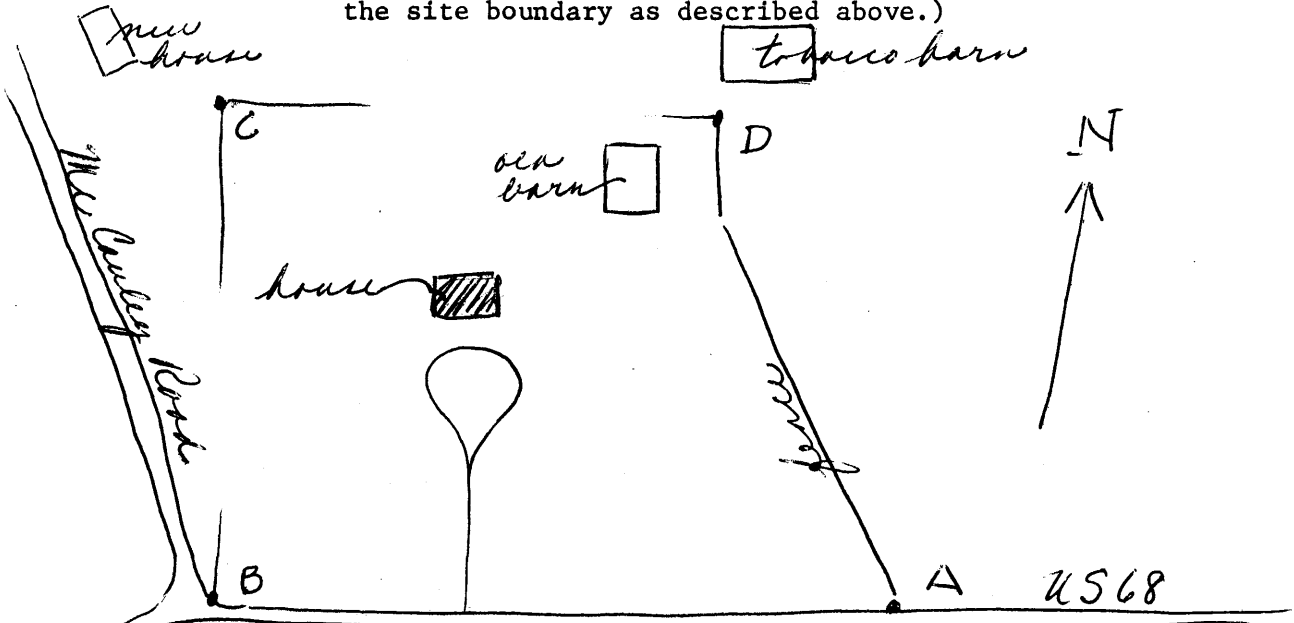

KENTUCKY HISTORIC RESOURCE INVENTORY SUPPLEMENT
BOUNDARY AND LOCATION INFORMATION

Historic Property Name Geo & Betty Bryan house Site # J2111
Multiple Resource/Thematic Nomination Title Jessamine Co.

U.T.M. Coordinates - List multiple UTM's if property is ten or more acres.

A. 16 706 420 4195 880 D. 16 706 280 4196 110
B. 16 706 130 4195 820 E. _____
C. 16 706 070 4196 080 F. _____

Verbal Boundary Description

Acreage ca 17 acres

House within A.B.C.D. Old barn also included. A.B is on US68; D-A is with a fence row.

Sketch of Site Plan (Showing outbuildings, structures, landscape features and the site boundary as described above.)

Official Courthouse Property Reference: