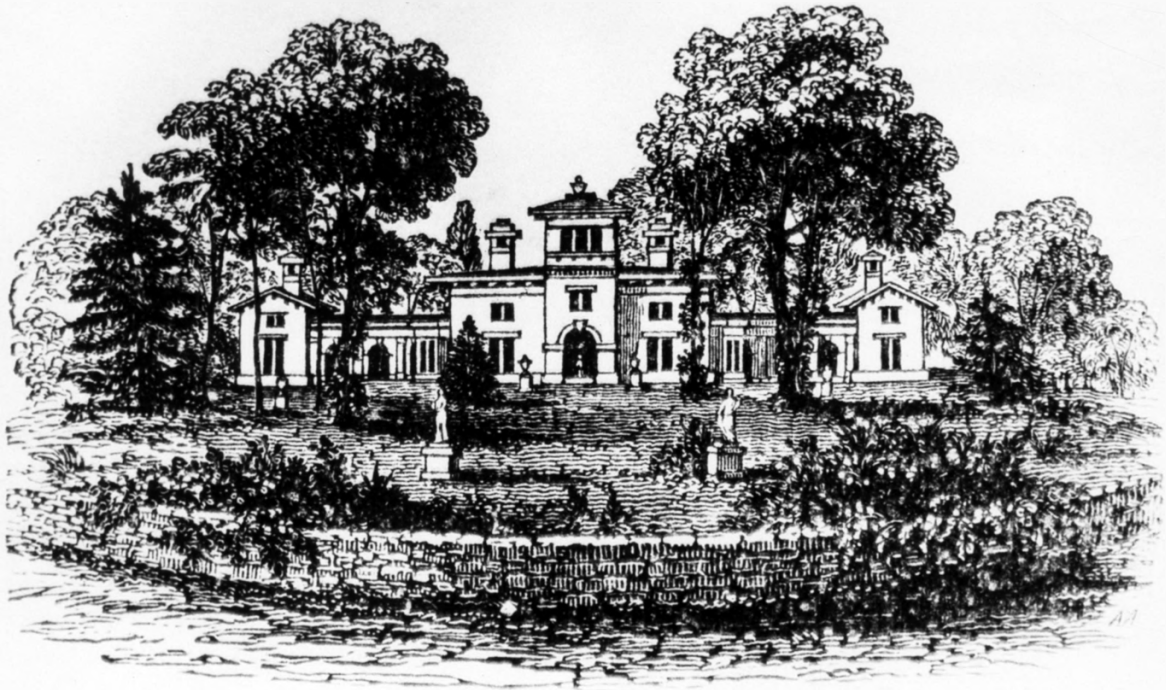

Blandwood
Gov. Morehead

FIGURE 1

1. BLANDWOOD
2. GREENSBORO, NC
3. A. J. DAVIS
4. DRAWING FROM DAY BOOK
5. ORIGINAL IN NEW YORK
PUBLIC LIBRARY

FIGURE 2

1. BLANDWOOD

2. GREENSBORO, NC

3. A. J. DAVIS, ARCHITECT/ARTIST

4. ORIGINAL WOODCUT FOR 1844 EDITION

"A TREATISE ON THE THEORY AND

PRACTICE OF LANDSCAPE GARDENING"

BLANDWOOD. GREENSBORO N. C. GOV. J. M. MOREHEAD. 1888

BLANDWOOD. GREENSBORO N. C. GOV. J. M. MOREHEAD. 1888

GOV. MOREHEAD. N. CAR.

DAVIS PLAN FOR BLANDWOOD
Original watercolor in Metropolitan Museum

BLANDWOOD (1880 Watercolor)
Greensboro, North Carolina
Archives, Metropolitan Museum

BLANDWOOD (Front Facade)
Greensboro, North Carolina
Photo by Robert Cavin, 9/87