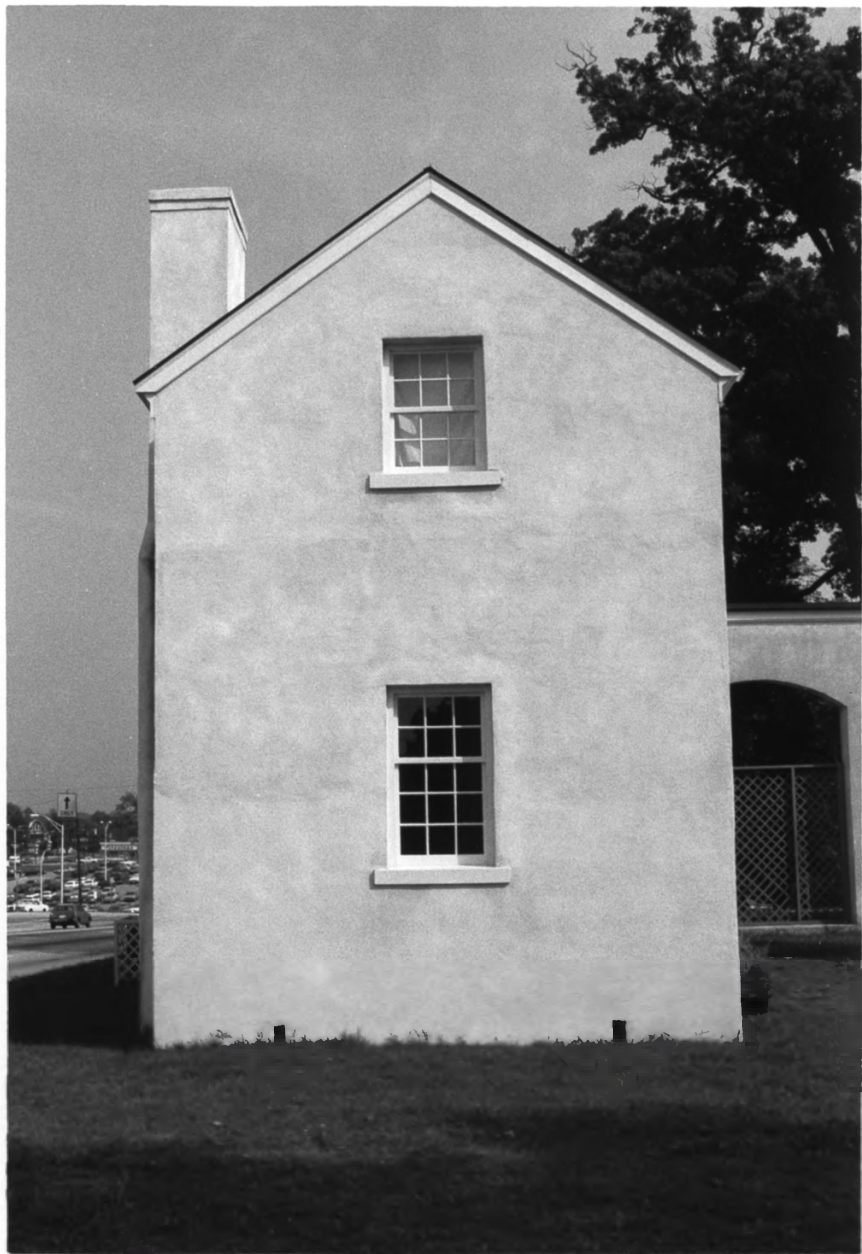

BLANDWOOD (Western side showing arcade)
Greensboro, North Carolina
Photo by Robert Cavin, 19/87

FIGURE 3

1. BLANDWOOD
2. GREENSBORO, NC
3. ROBERT CAVIN, PHOTOGRAPHER
4. SEPTEMBER 1987
5. EAST SIDE OF MAIN HOUSE, CAMERA FACING NORTH WEST. NOTE DOOR LEADING TO EAST PARLOR FROM COURTYARD

BLANDWOOD (Rear Facade, Main House)
Greensboro, North Carolina
Photo by Robert Cavin, 9/87

FIGURE 5

1. BLANDWOOD
2. GREENSBORO, NC
3. ROBERT CAVIN, PHOTOGRAPHER
4. SEPTEMBER, 1987
5. BLANDWOOD ROOF MAIN HOUSE, LOOKING NORTH FROM THE CENTER