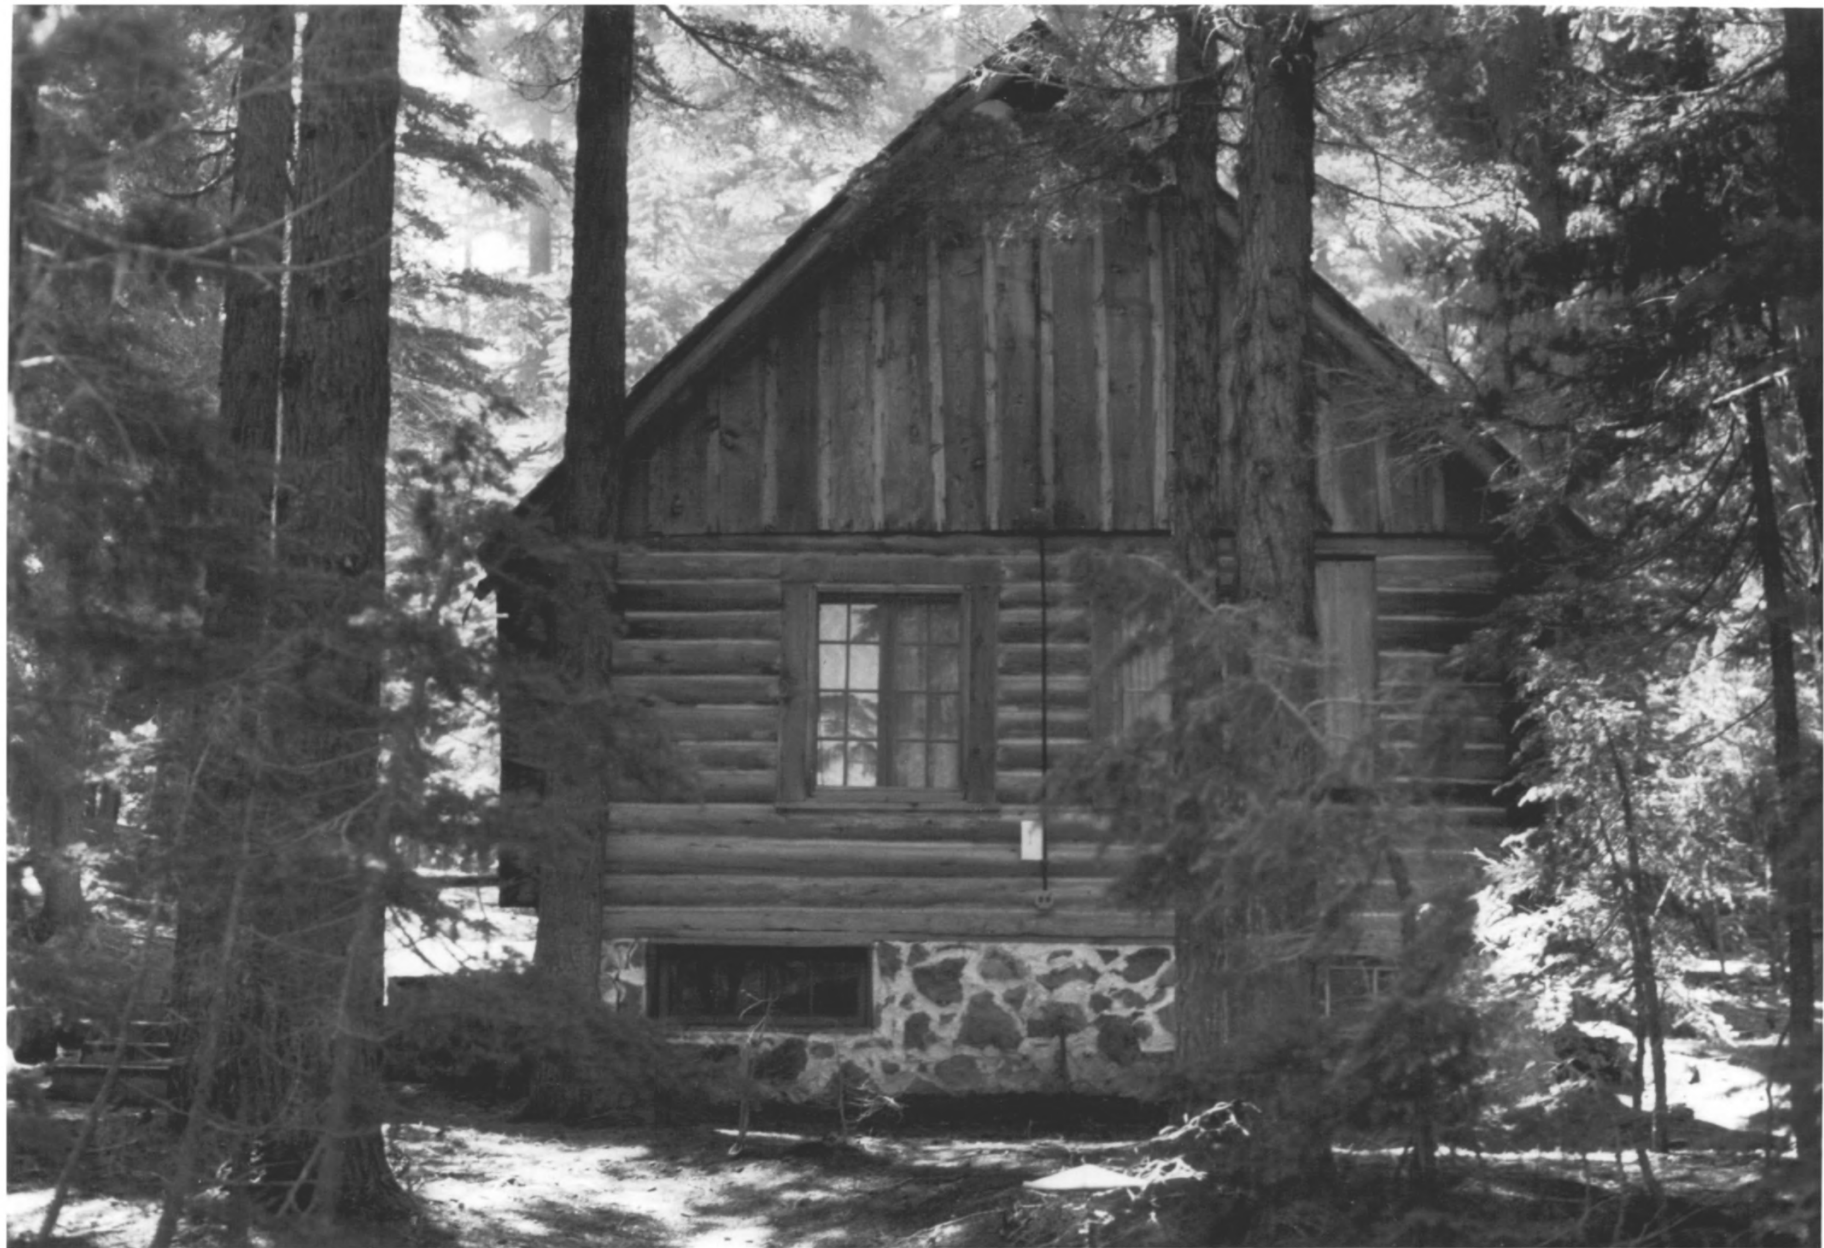

150 S.W. Harrison

Portland, Oregon 97201

View: looking Southeast.

I.O.O.F. Lodge

Bend Lodge No. 218 Paulina Lake

I.O.O.F. Organizational Camp

Deschutes National Forest, Deschutes
County, Oregon

November, 1982

Negative: Diane Spies

150 S.W. Harrison

Portland, Oregon 97201

View: looking Southwest.

Cabin #1, East Group
Bend Lodge No. 218 Paulina Lake
I.O.O.F. Organizational Camp
Deschutes National Forest, Deschutes
County, Oregon
November, 1982
Negative: Diane Spies
150 S.W. Harrison
Portland, Oregon 97201
View: looking South-southwest.