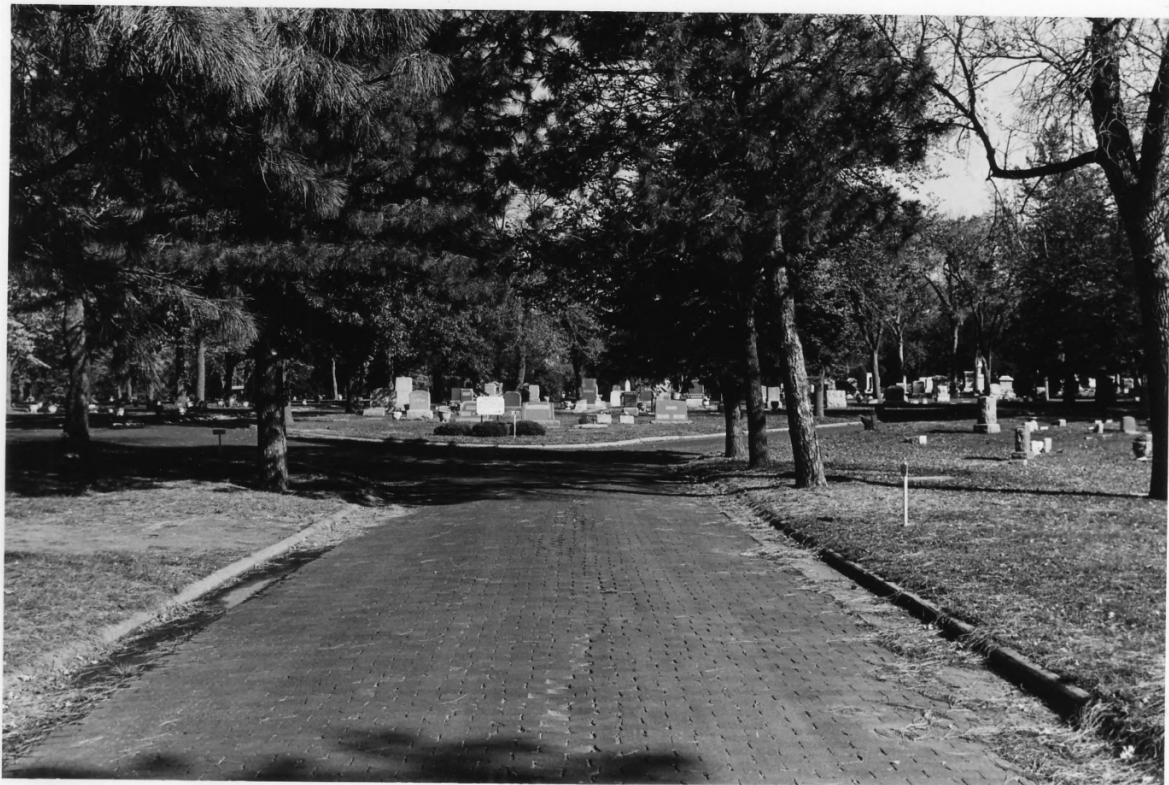

2841-1

Photo #1

Receiving Vault,  
Wyuka Cemetery, (LC13:E9-1)  
Lincoln, Lancaster County, Nebraska

Penelope Chatfield, Nebraska State  
Historical Society  
8111/1:1 November, 1981

View to the north-northeast.

284  
b-1

284  
1-11

Photo #3

Rudge Memorial Chapel,  
Wyuka Cemetery (LC13:E9-1)  
Lincoln, Lancaster County, Nebraska

Penelope Chatfield, Nebraska State  
Historical Society  
8111/1:11, November, 1981

View to the north.

2842-12

Photo #4

Wyuka Cemetery (LC13:E9-1)  
Lincoln, Lancaster County, Nebraska

Penelope Chatfield, Nebraska State  
Historical Society  
8111/2:12, November, 1981

View of Section 25 from the R Street  
entrance, view to the east.

Photo #5

G.A.R. Feature,  
Wyuka Cemetery (LC13:E9-1)  
Lincoln, Lancaster County, Nebraska

Penelope Chatfield, Nebraska State  
Historical Society  
8111/1:17, November, 1981

View to the northeast.

284 2-17