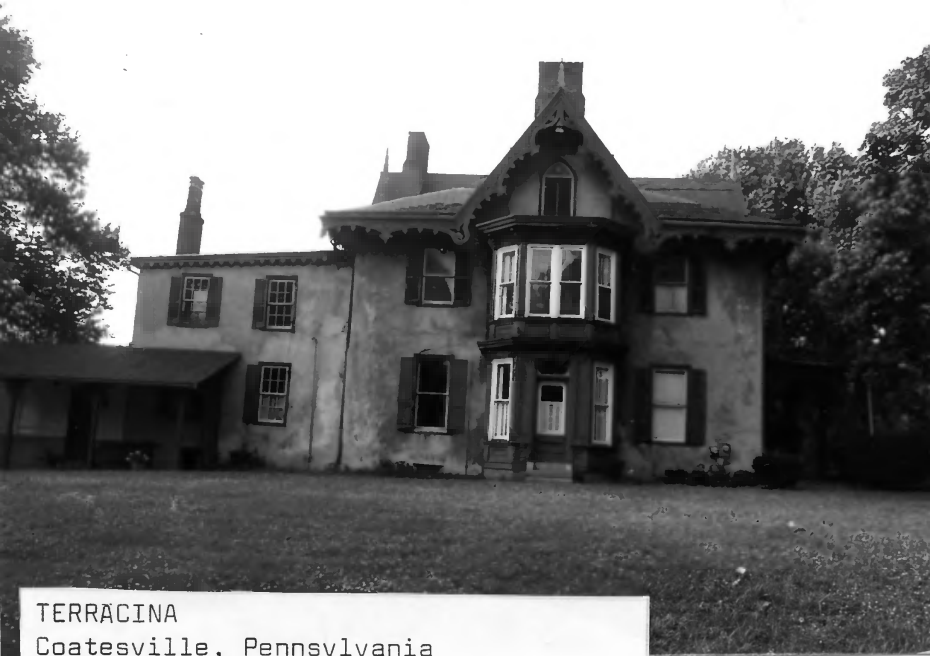

TERRACINA
Coatesville, Pennsylvania
West elevation
Photo by Jane L.S. Davidson, July 1990

TERRACINA

Coatesville, Pennsylvania

South elevation

Photo by Jane L.S. Davidson, July 1990