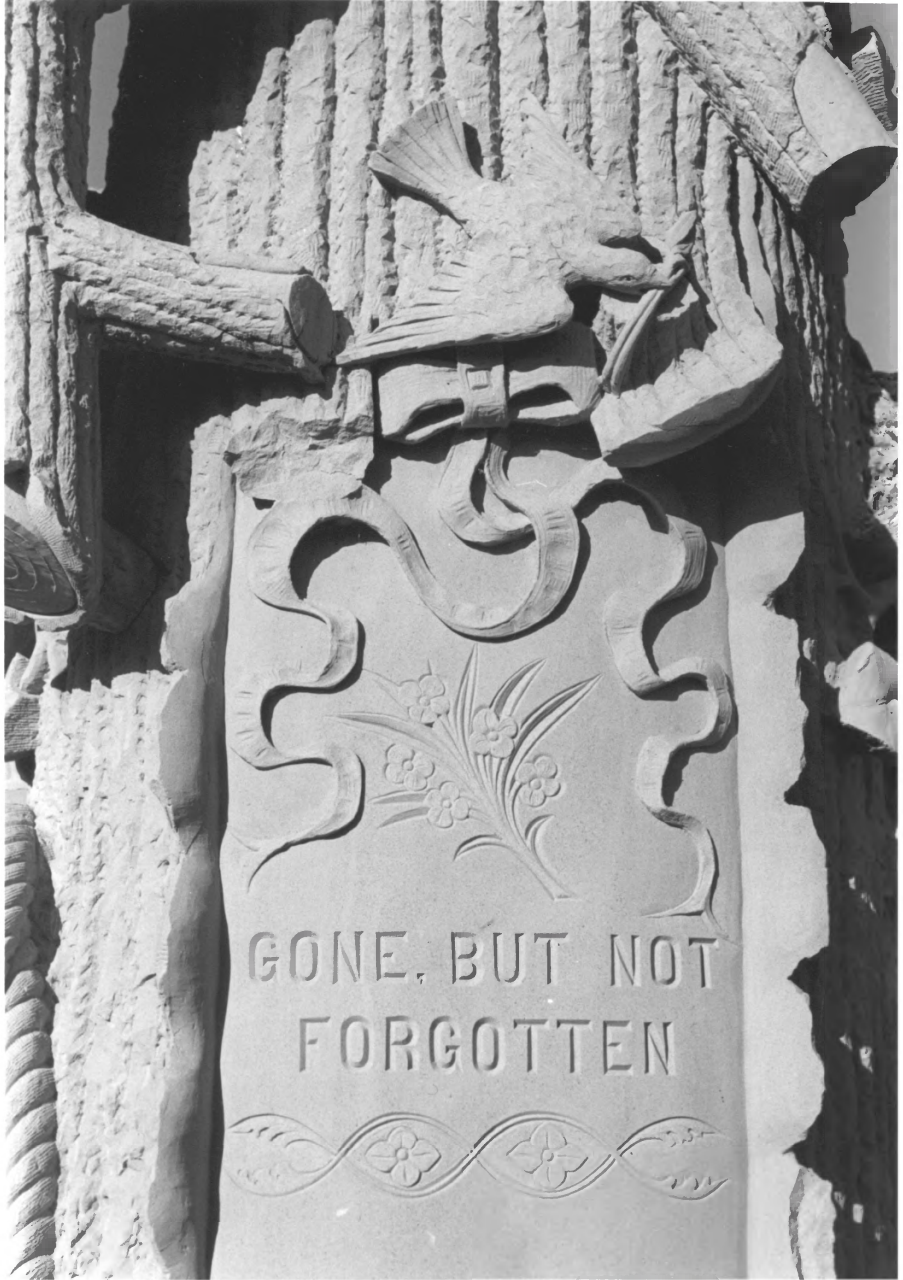

Mountain View Cemetery

#6

Highway 10, Columbus, Stillwater County, MT

Photographer: Mike Koop

Location of Negative: Montana State

Historic Preservation Office, Helena

Date of photograph: September, 1986

View: Detail of Wimsett grave stone