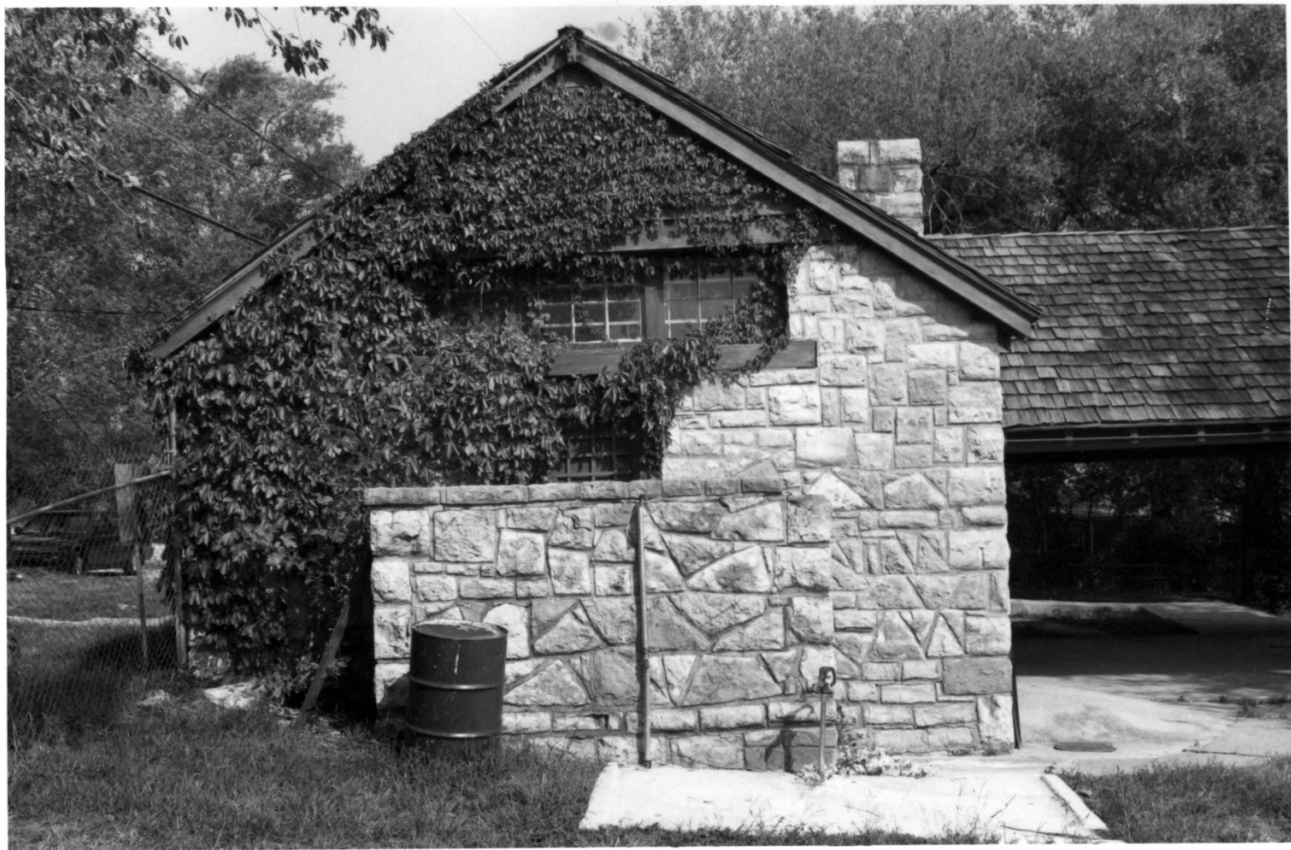

Photographer Unknown

C. 1938

Kansas State Historical Society

West view, east elevation

8 of 16

WPA Beach House  
Gardner Lake, Johnson County, Kansas  
Martha Hagedorn - Krass

August, 1991

Kansas State Historical Society  
North view, south elevation