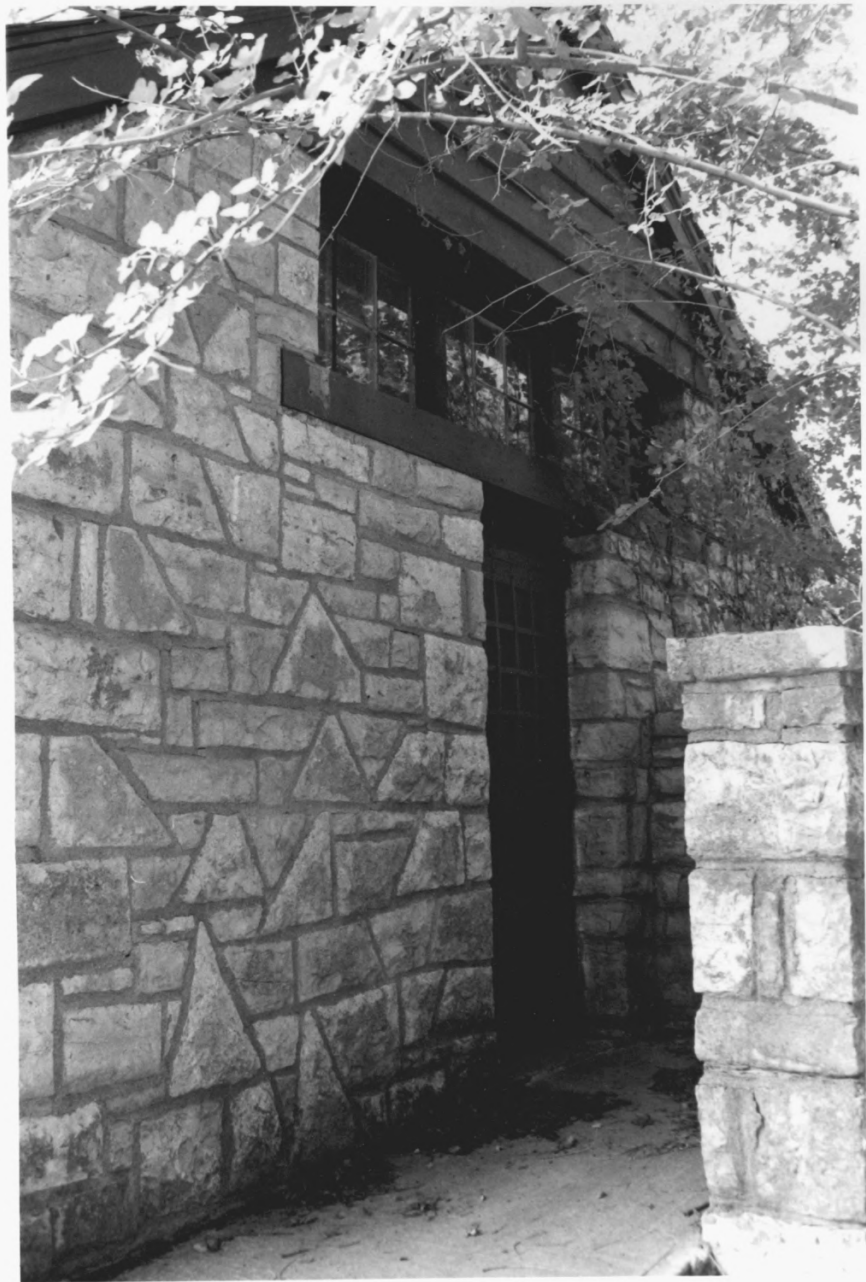

9 of 16

WPA Beach House

Hardner Lake, Johnson County, Kansas

Martha Hagedorn - Krass

August, 1991

Kansas State Historical Society

Northwest view, south elevation

10 of 16