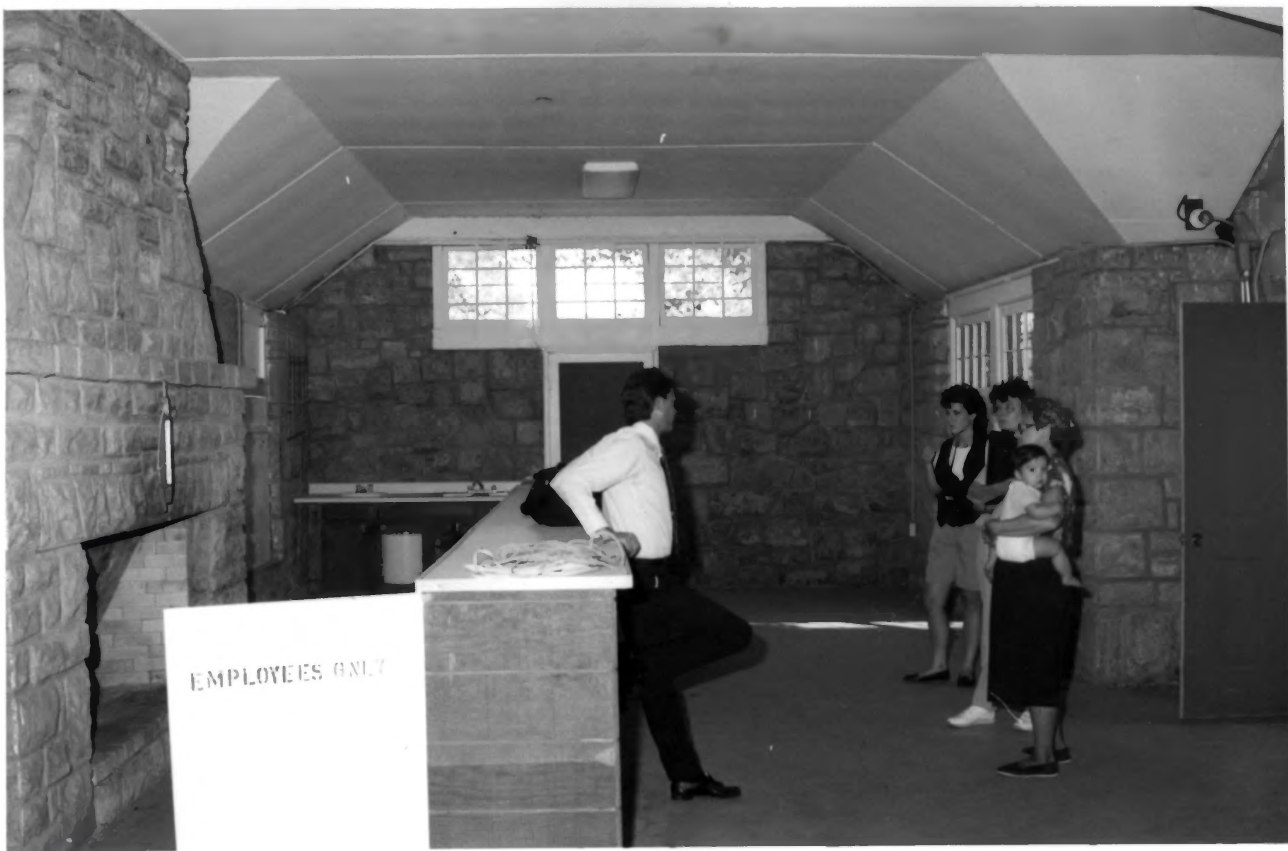

Gardner Lake, Johnson County, Kansas

Martha Hagedorn - Krass

August, 1991

Kansas State Historical Society

West view, East elevation

12 of 16

EMPLOYEES ONLY

WPA Beach House