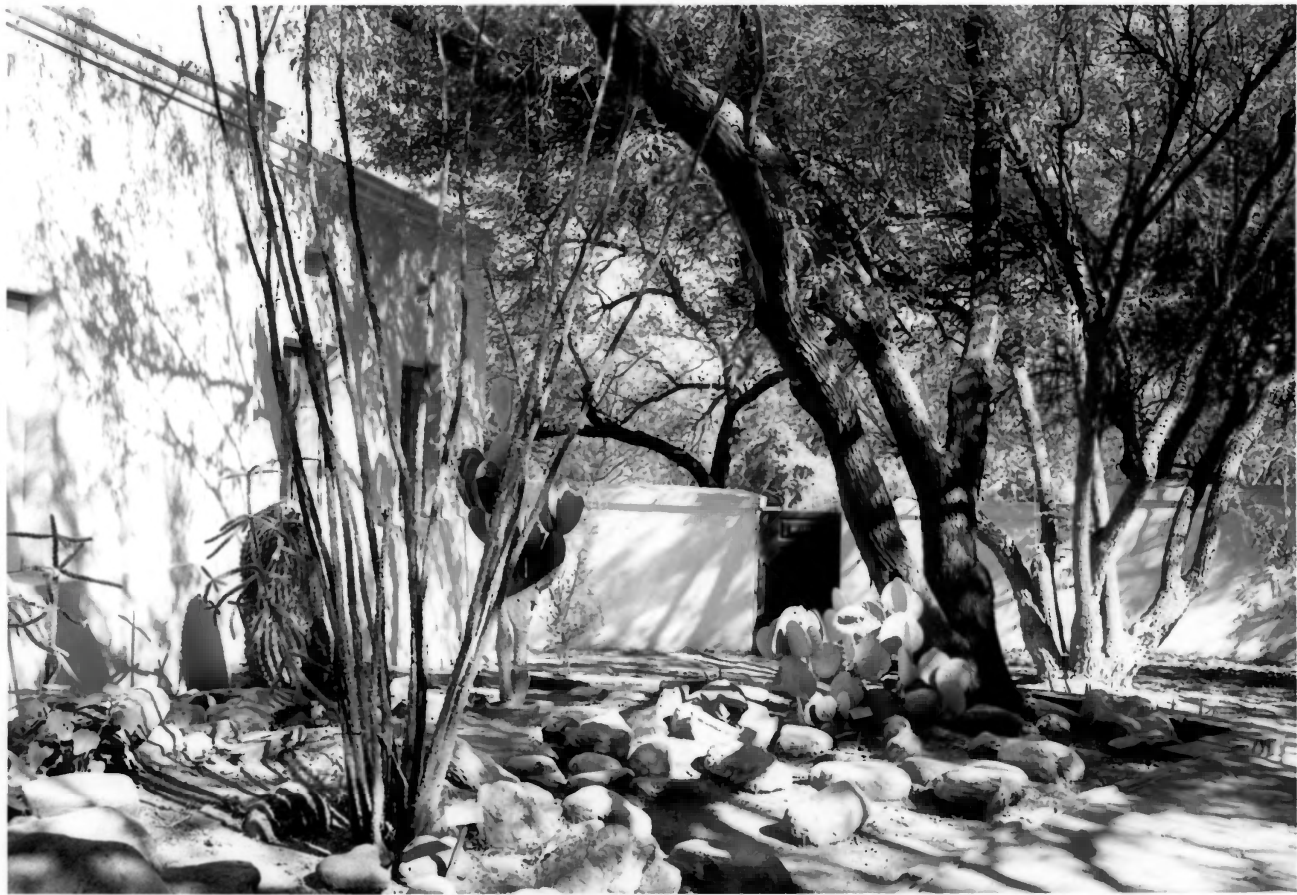

11/85

Large fountain and benches, museum
patio garden

Tumacacori Museum

Tumacacori National Monument

NPS Photo by Laura Soullière Harrison

11/85

Patio garden and administrative office
wing (left)

Tumacacori Museum