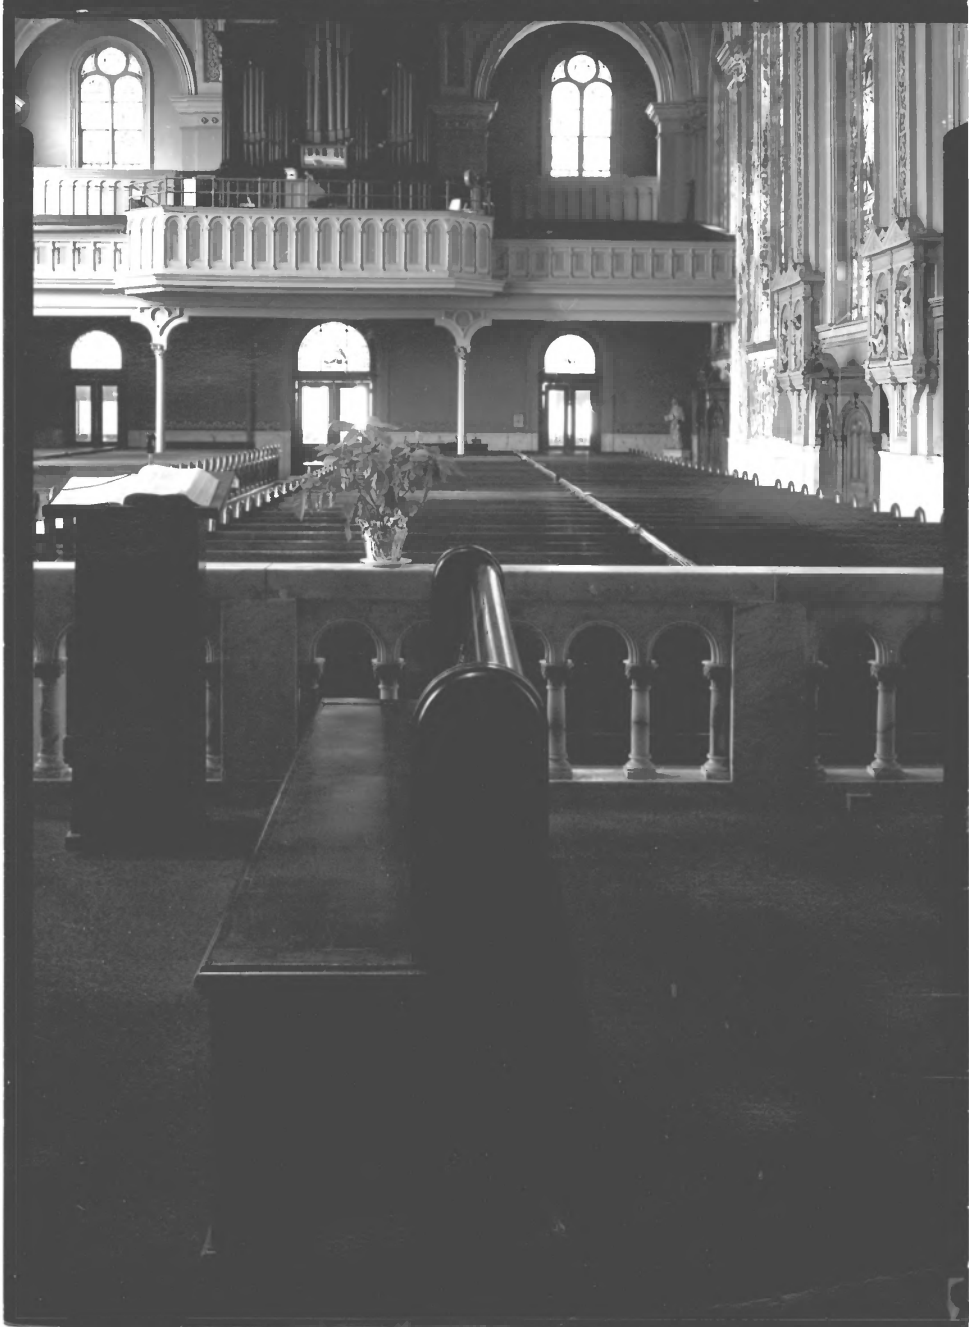

ST. JAMES' & ST. JOHN'S CHURCH  
BALTIMORE CITY FEB 8 1982  
LATERAL VIEW OF ALTAR PLATFORM  
SHOWING MODERN CONSOLE ORGAN&PIANO  
PHOTO BY DAVID ESPOSITO FEB 1980  
NEG. D. ESPOSITO

11/14

Photo:  
Dave Esposito