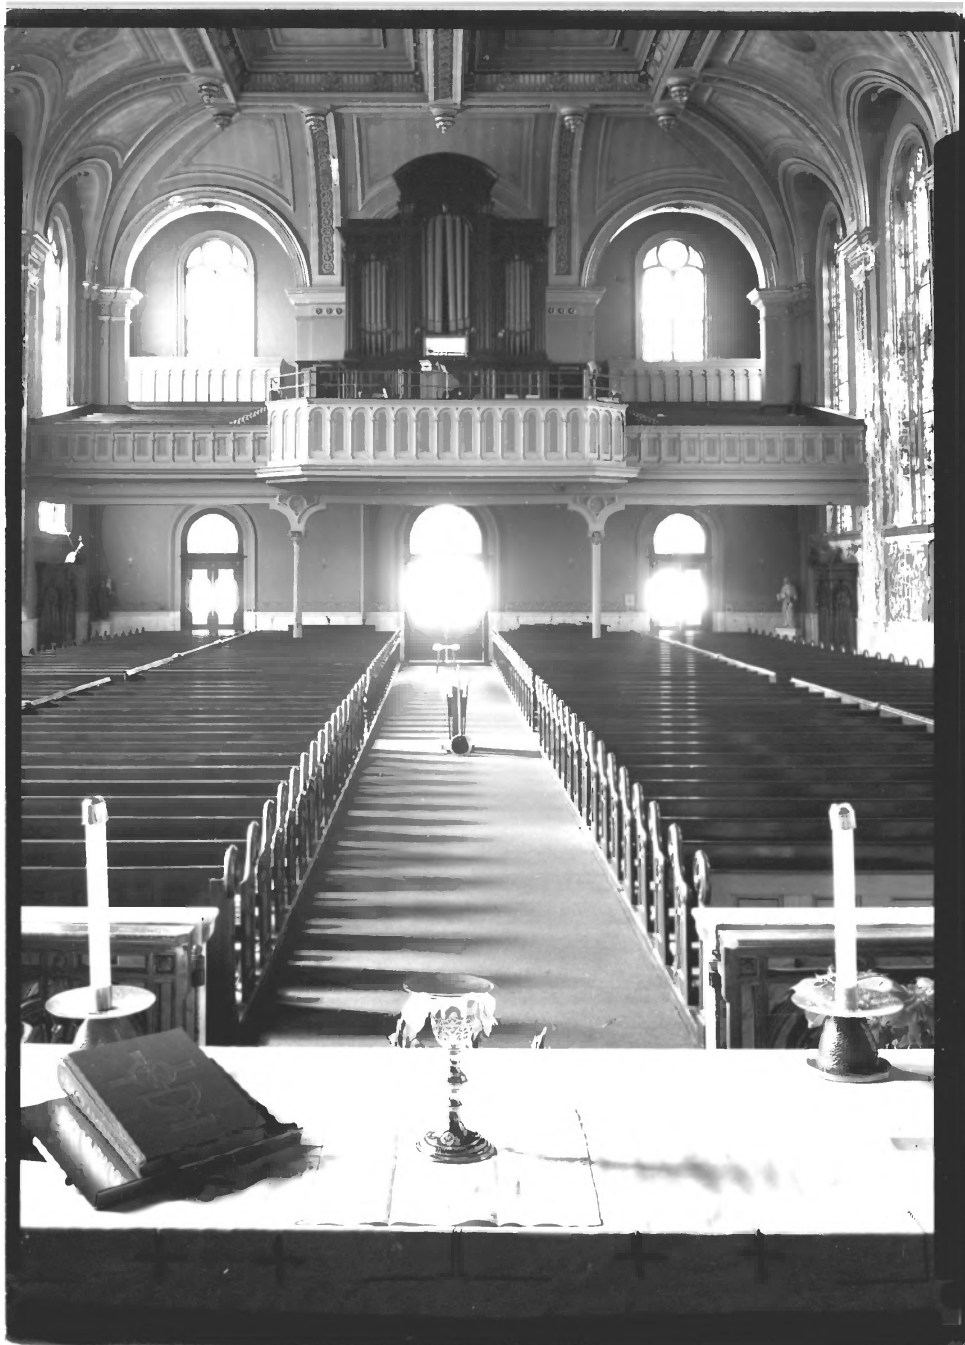

9/14

Photo:  
Dave Esposito

ST. JAMES & ST JOHN'S CHURCH  
BALTIMORE CITY  
VIEW FROM ALTAR SHOWING  
POMPLITZ ORGAN IN LOFT  
PHOTO BY DAVID ESPOSITO FEB 1980  
NEG. D. ESPOSITO

10/14

Photo:  
Dave Esposito