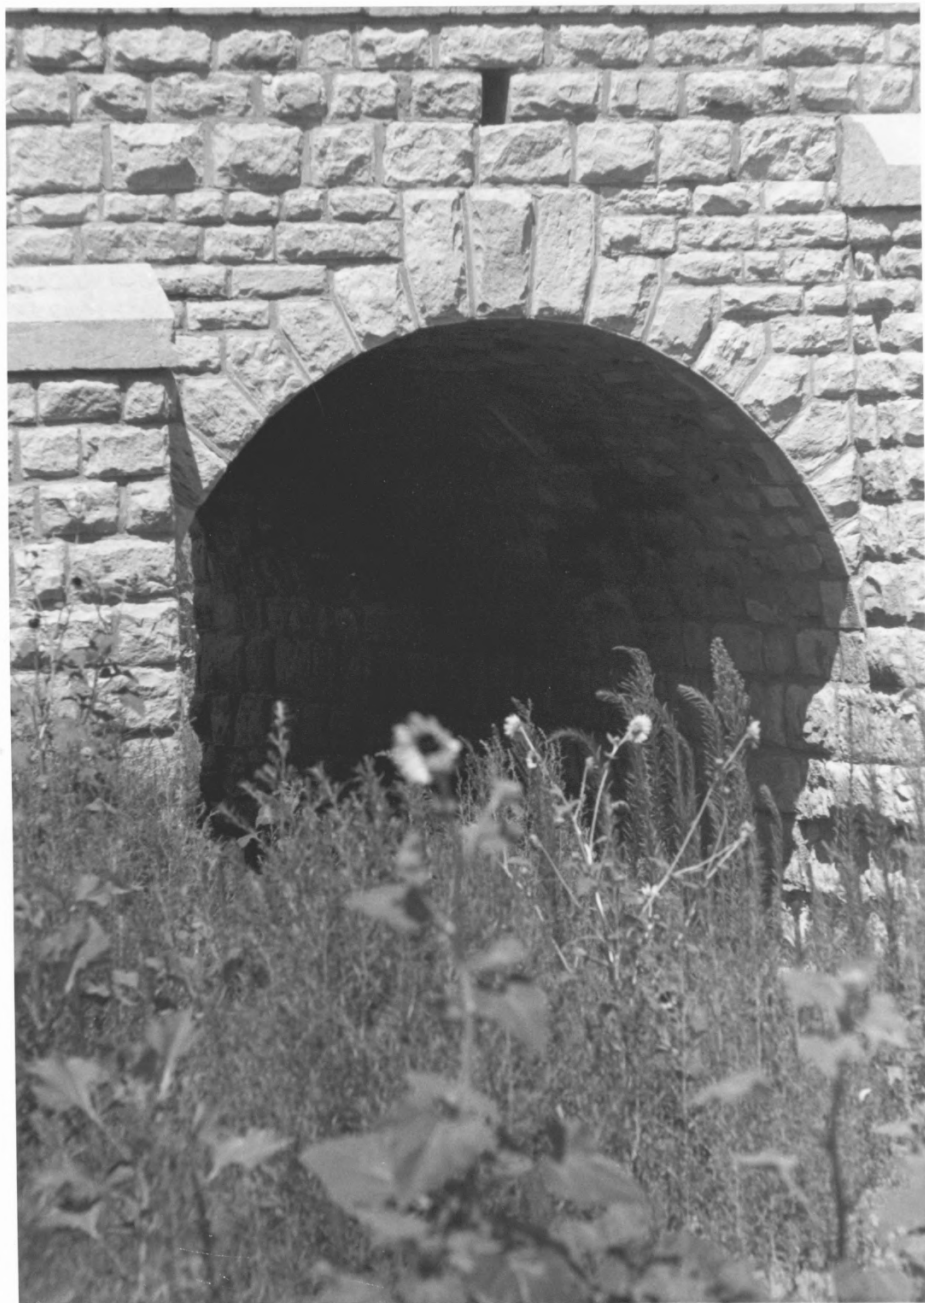

Morton County Bear Creek WPA Bridge

Richfield, Kansas, Rural

Larry Jochims

July 28, 1983

Negative located at KSHS, Topeka, KS

West side

1 of 5

5/30/85

Morton County Bear Creek WPA Bridge

Richfield, Kansas, Rural

Larry Jochims

July 28, 1983

Negative located at KSHS, Topeka, KS

East side looking northwest

2 of 5

Morton County Bear Creek WPA Bridge
Richfield, Kansas Rural
Larry Jochims
July 28, 1983
Negative located at KSHS, Topeka, KS

Arch detail

3 of 5

Morton County Bear Creek WPA Bridge

Richfield, Kansas, Rural

Larry Jochims

July 28, 1983

Negative located at KSHS, Topeka, KS

South approach looking north