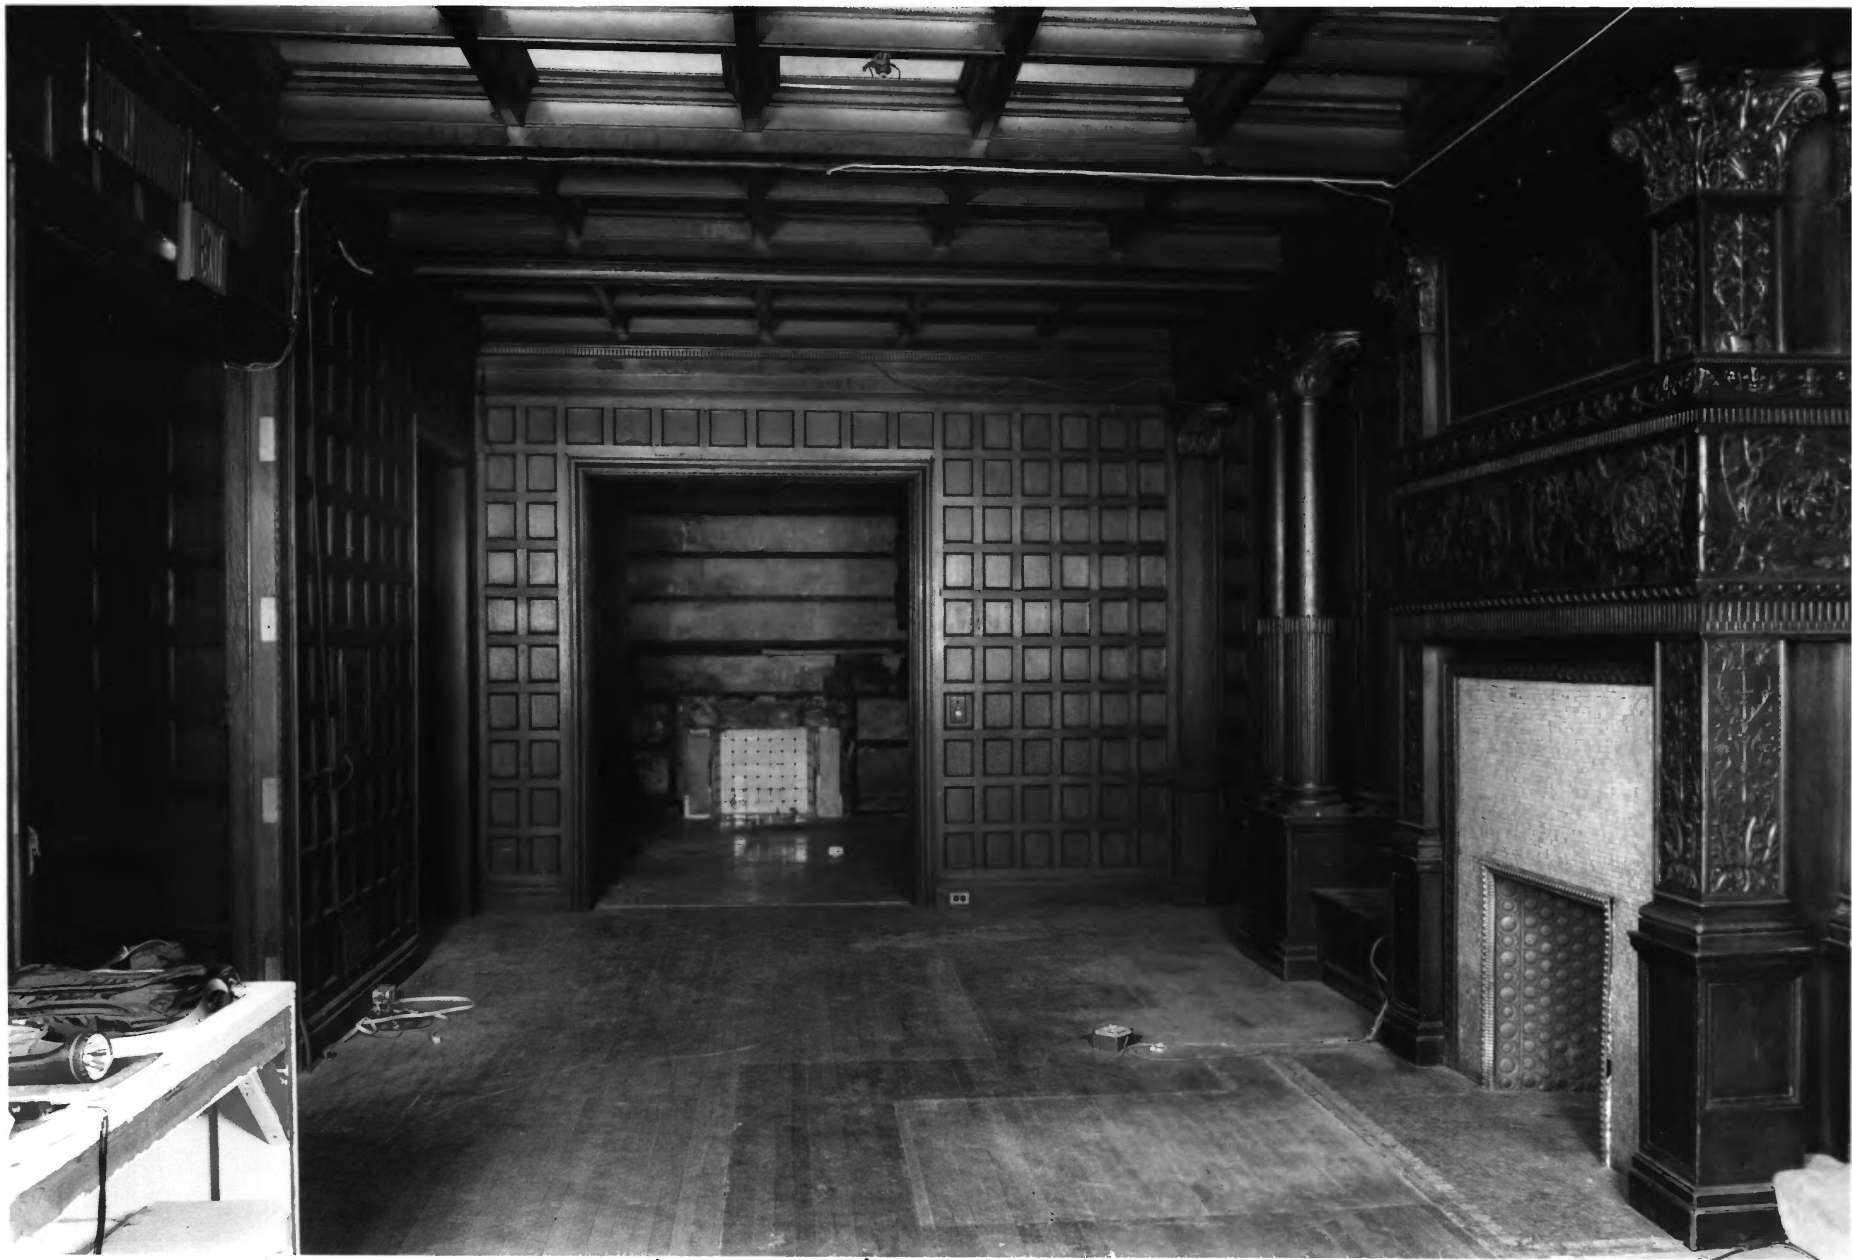

Van Dusen, George W. and Nancy B., House
1900 LaSalle Ave., Minneapolis
Hennepin Co.
012260-23 a