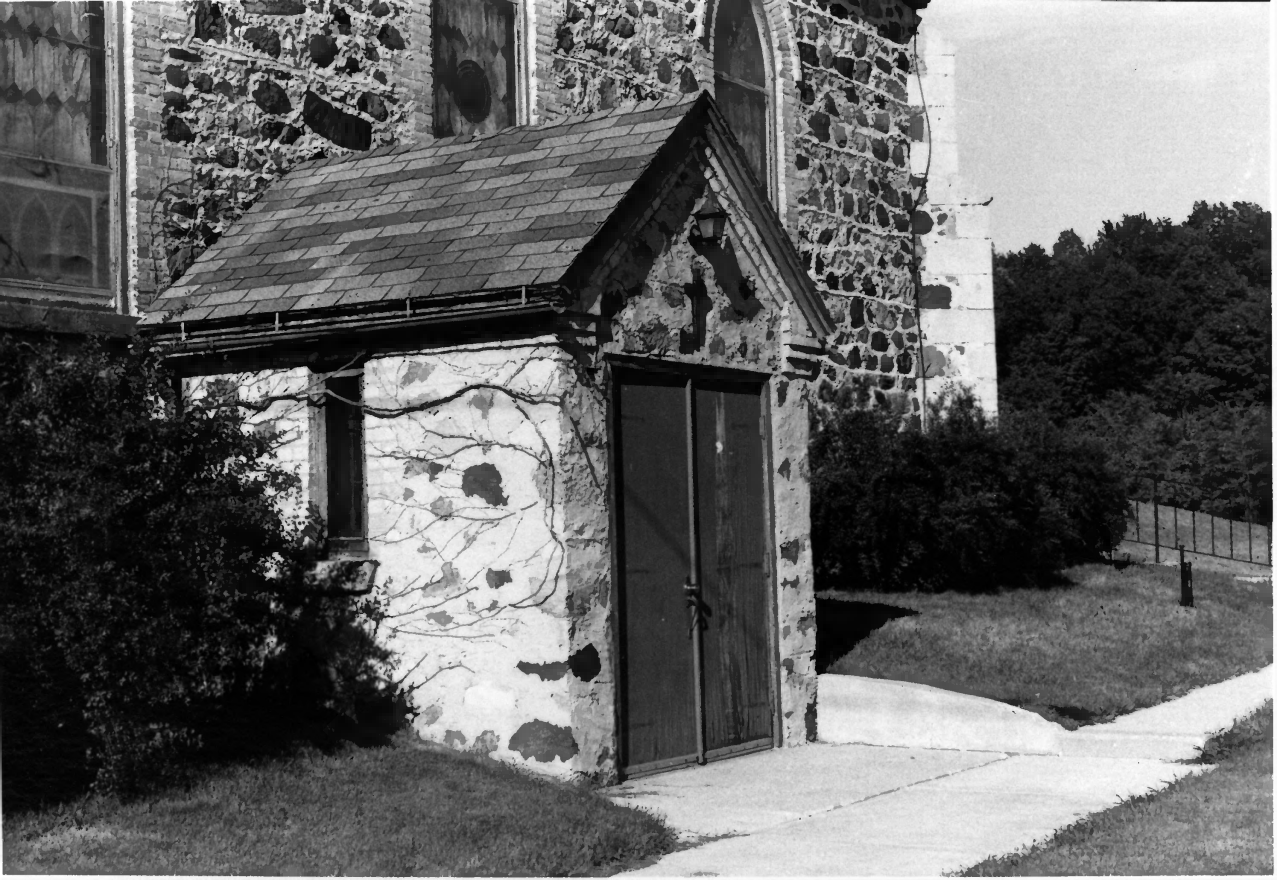

ST. JOHN LUTHERAN CHURCH, New Fane,
Fond du Lac County, Wisconsin

Photo by Shirley McArthur Aug 1985

Neg. at Wisconsin Historical Soc
View from southwest - Front and
south side of Church

Photo 1 of 22

Small square tower with a steeple and a single arched window.

Four arched windows on the main facade of the church.

Small gabled entrance with a double door.

GRAVESTONE
BERNARD
BORN 1864 - DIED 1944
MAY 10 - 1944
BARKHUIS

ST. JOHN LUTHERAN CHURCH, New Fane,
Fond du Lac County, Wisconsin
Photo by Shirley McArthur Aug 1985
Neg. at Wisconsin Historical Soc
View from south - side elevation

Photo 2 of 22

ST. JOHN LUTHERAN CHURCH, New Fane,
Fond du Lac County, Wisconsin
Photo by Shirley McArthur Aug 1985
Neg. at Wisconsin Historical Soc
View from northeast - rear and
north side.

Photo 3 of 22

ST. JOHN LUTHERAN CHURCH, New Fane,
Fond du Lac County, Wisconsin
Photo by Shirley McArthur Aug 1985
Neg. at Wisconsin Historical Soc
View from north - side elevation.

Photo 4 of 22

ST. JOHN LUTHERAN CHURCH, New Fane,
Fond du Lac County, Wisconsin
Photo by Shirley McArthur Aug 1985
Neg. at Wisconsin Historical Soc
View from southwest - basement
entrance.