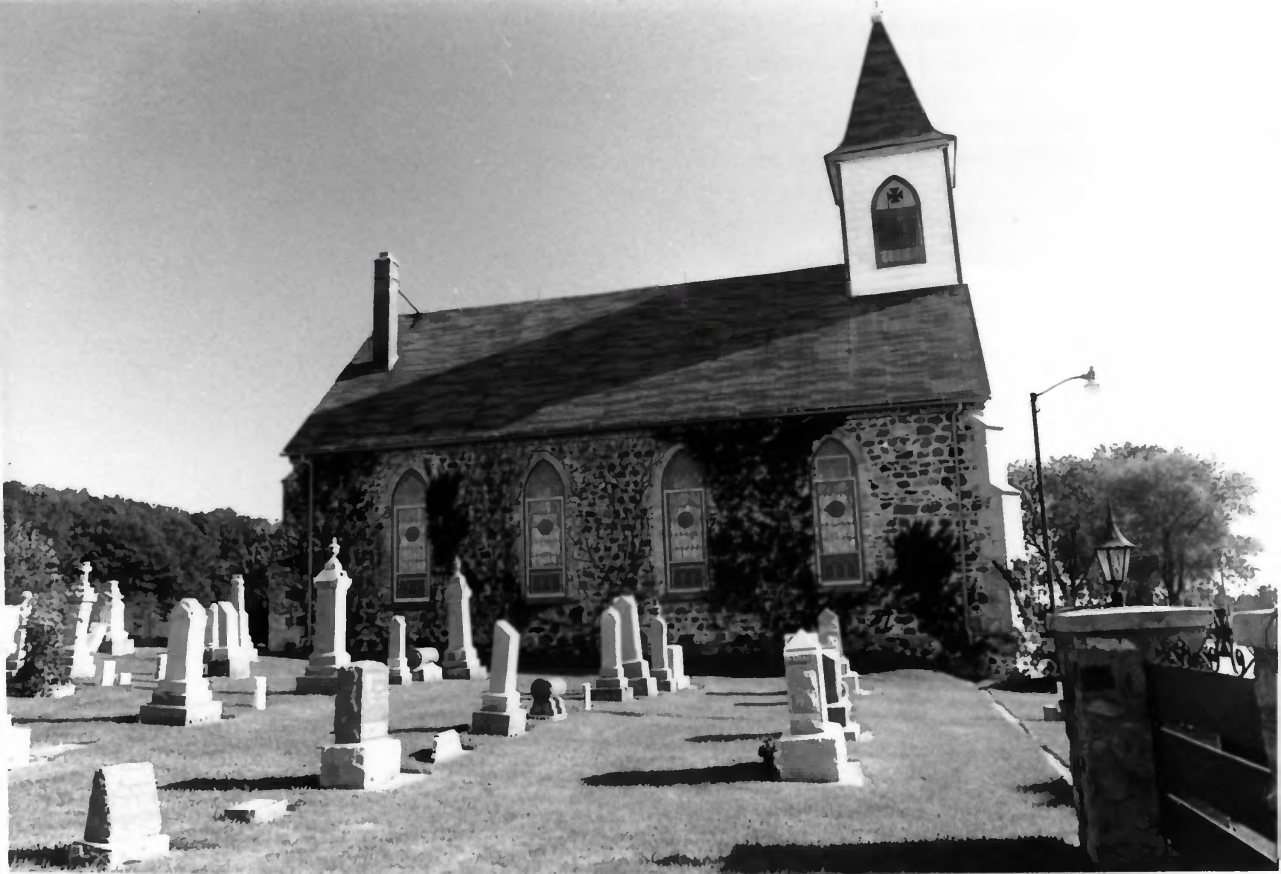

ST. JOHN LUTHERAN CHURCH, New Fane,
Fond du Lac County, Wisconsin

Photo by Shirley McArthur Aug 1985

Neg. at Wisconsin Historical Soc
View from southwest - Front and
south side of Church

Photo 1 of 22

Small square tower with a steeple and a single arched window.

Four arched windows on the main facade of the church.

Small gabled entrance with a double door.

GRAVESTONE
BERNARD
BORN 1864 - DIED 1944
MAY 10 - 1944
BARKHUIS

ST. JOHN LUTHERAN CHURCH, New Fane,
Fond du Lac County, Wisconsin
Photo by Shirley McArthur Aug 1985
Neg. at Wisconsin Historical Soc
View from south - side elevation

Photo 2 of 22

ST. JOHN LUTHERAN CHURCH, New Fane,
Fond du Lac County, Wisconsin
Photo by Shirley McArthur Aug 1985
Neg. at Wisconsin Historical Soc
View from northeast - rear and
north side.

Photo 3 of 22