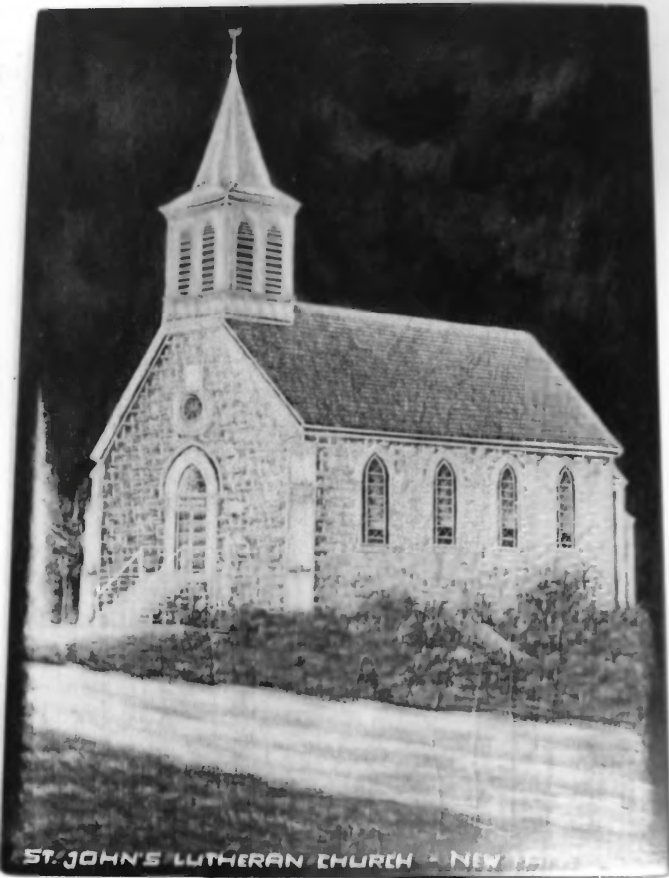

ST. JOHN'S LUTHERAN CHURCH - NEW YORK

HELEN J. GUTERAST